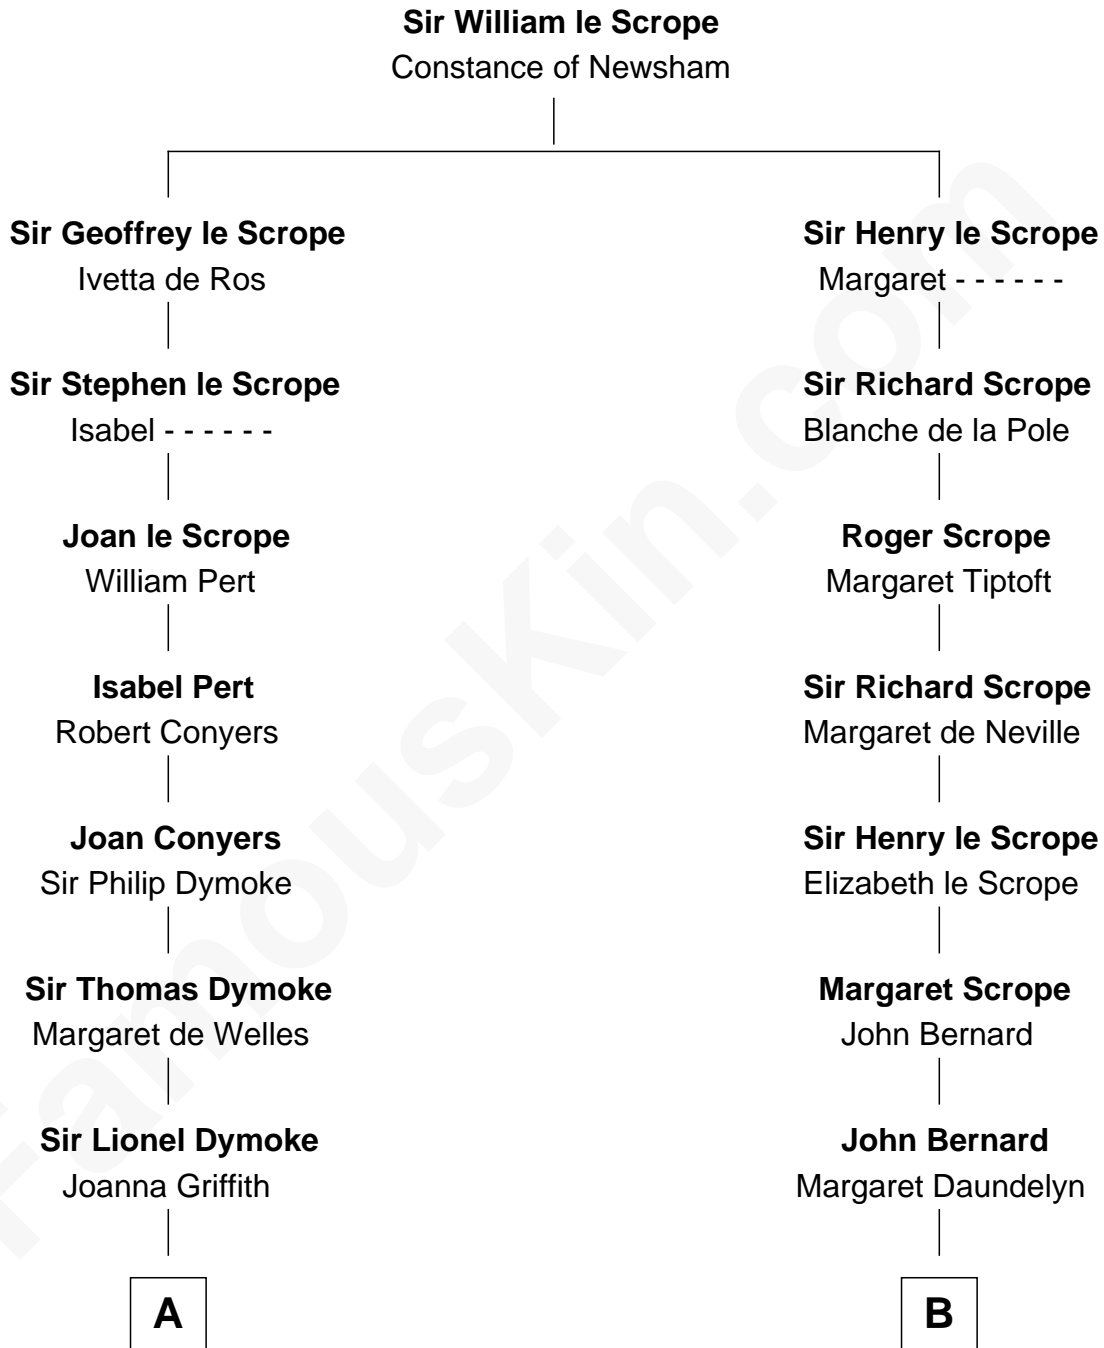

**FamousKin.com**  
**Relationship Chart of**  
**Paget Brewster**  
*TV Actress*

14th cousin 7 times removed of  
**Benjamin Harrison V**  
*Signer of the Declaration of Independence*

**C**

Edward Larned Ryerson

Mary Pringle Mitchell

Donald Mitchell Ryerson

Isabelle McGenniss

Joan Ryerson

George Washington Wales Brewster

Galen Brewster

Hathaway Tew

Paget Brewster