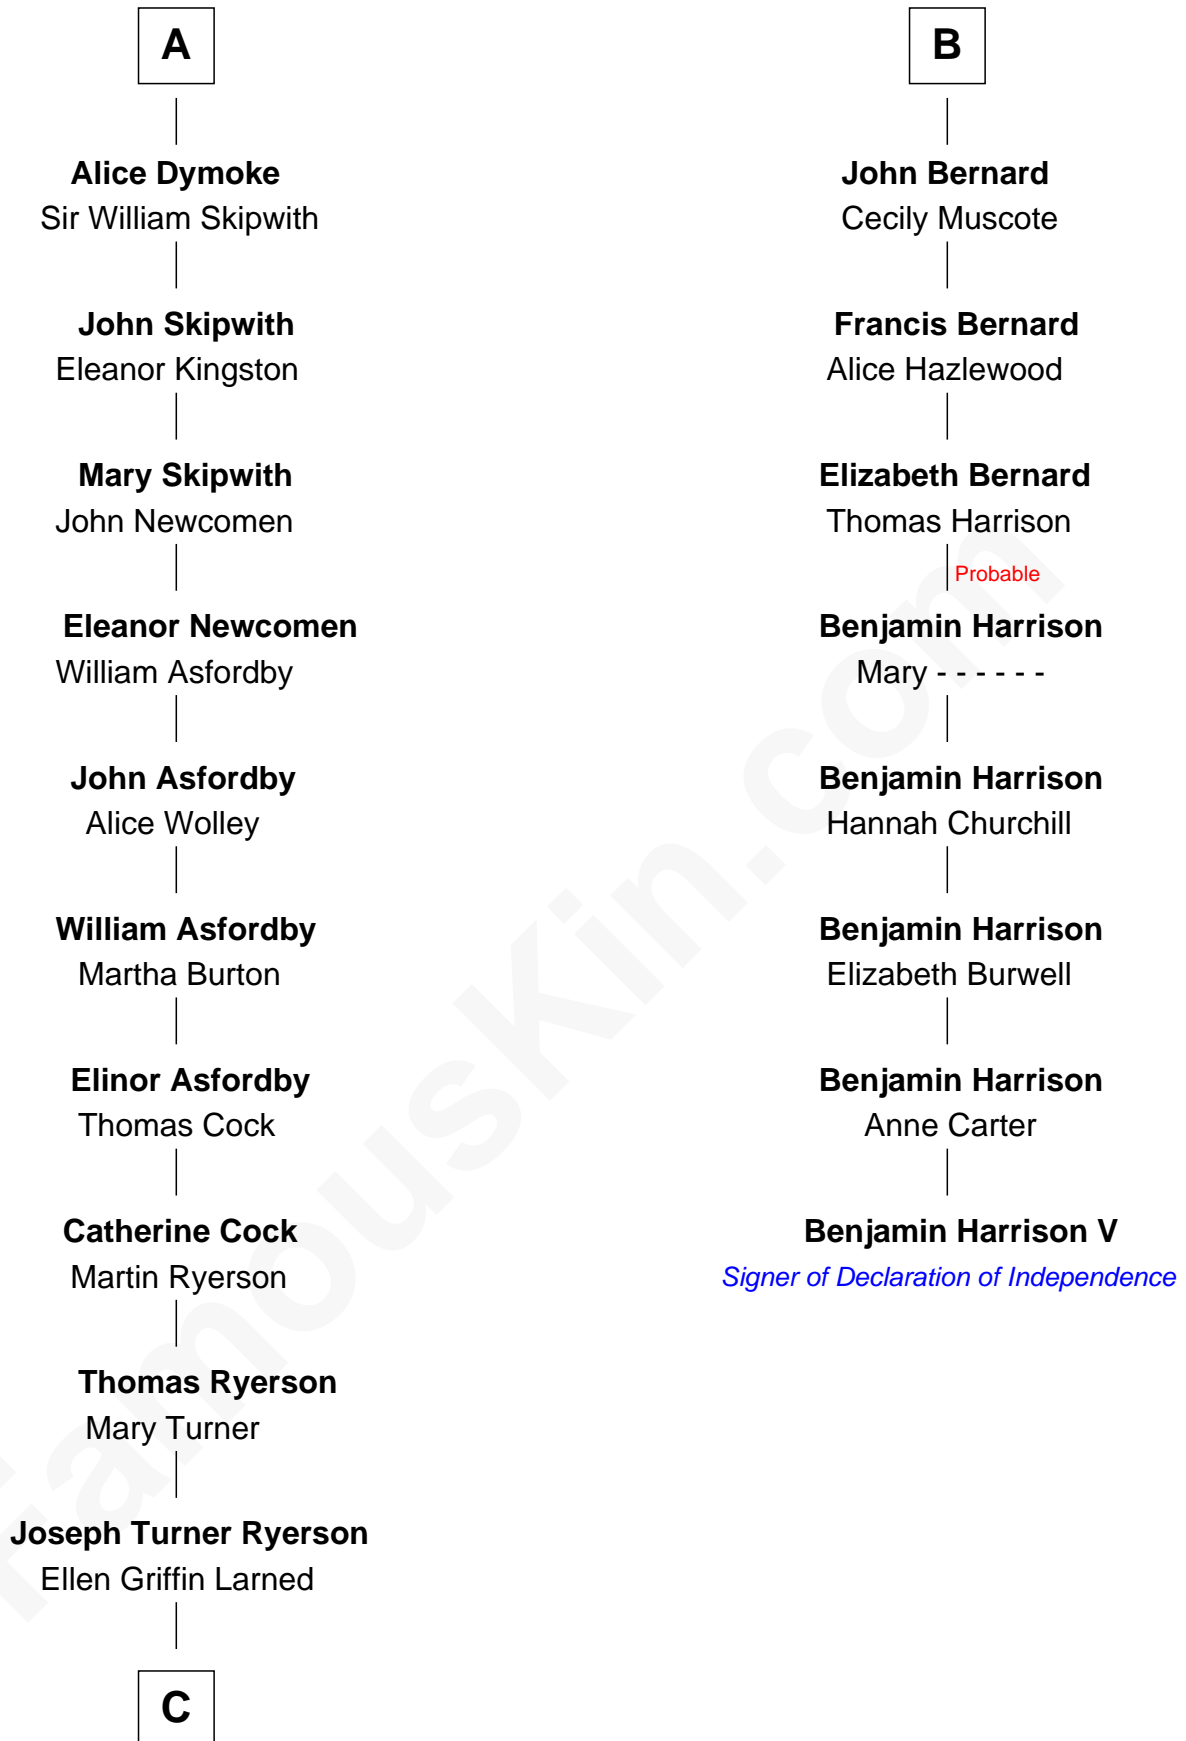

**FamousKin.com**  
**Relationship Chart of**  
**Paget Brewster**  
*TV Actress*

14th cousin 7 times removed of  
**Benjamin Harrison V**  
*Signer of the Declaration of Independence*

**C**

Edward Larned Ryerson

Mary Pringle Mitchell

Donald Mitchell Ryerson

Isabelle McGenniss

Joan Ryerson

George Washington Wales Brewster

Galen Brewster

Hathaway Tew

Paget Brewster