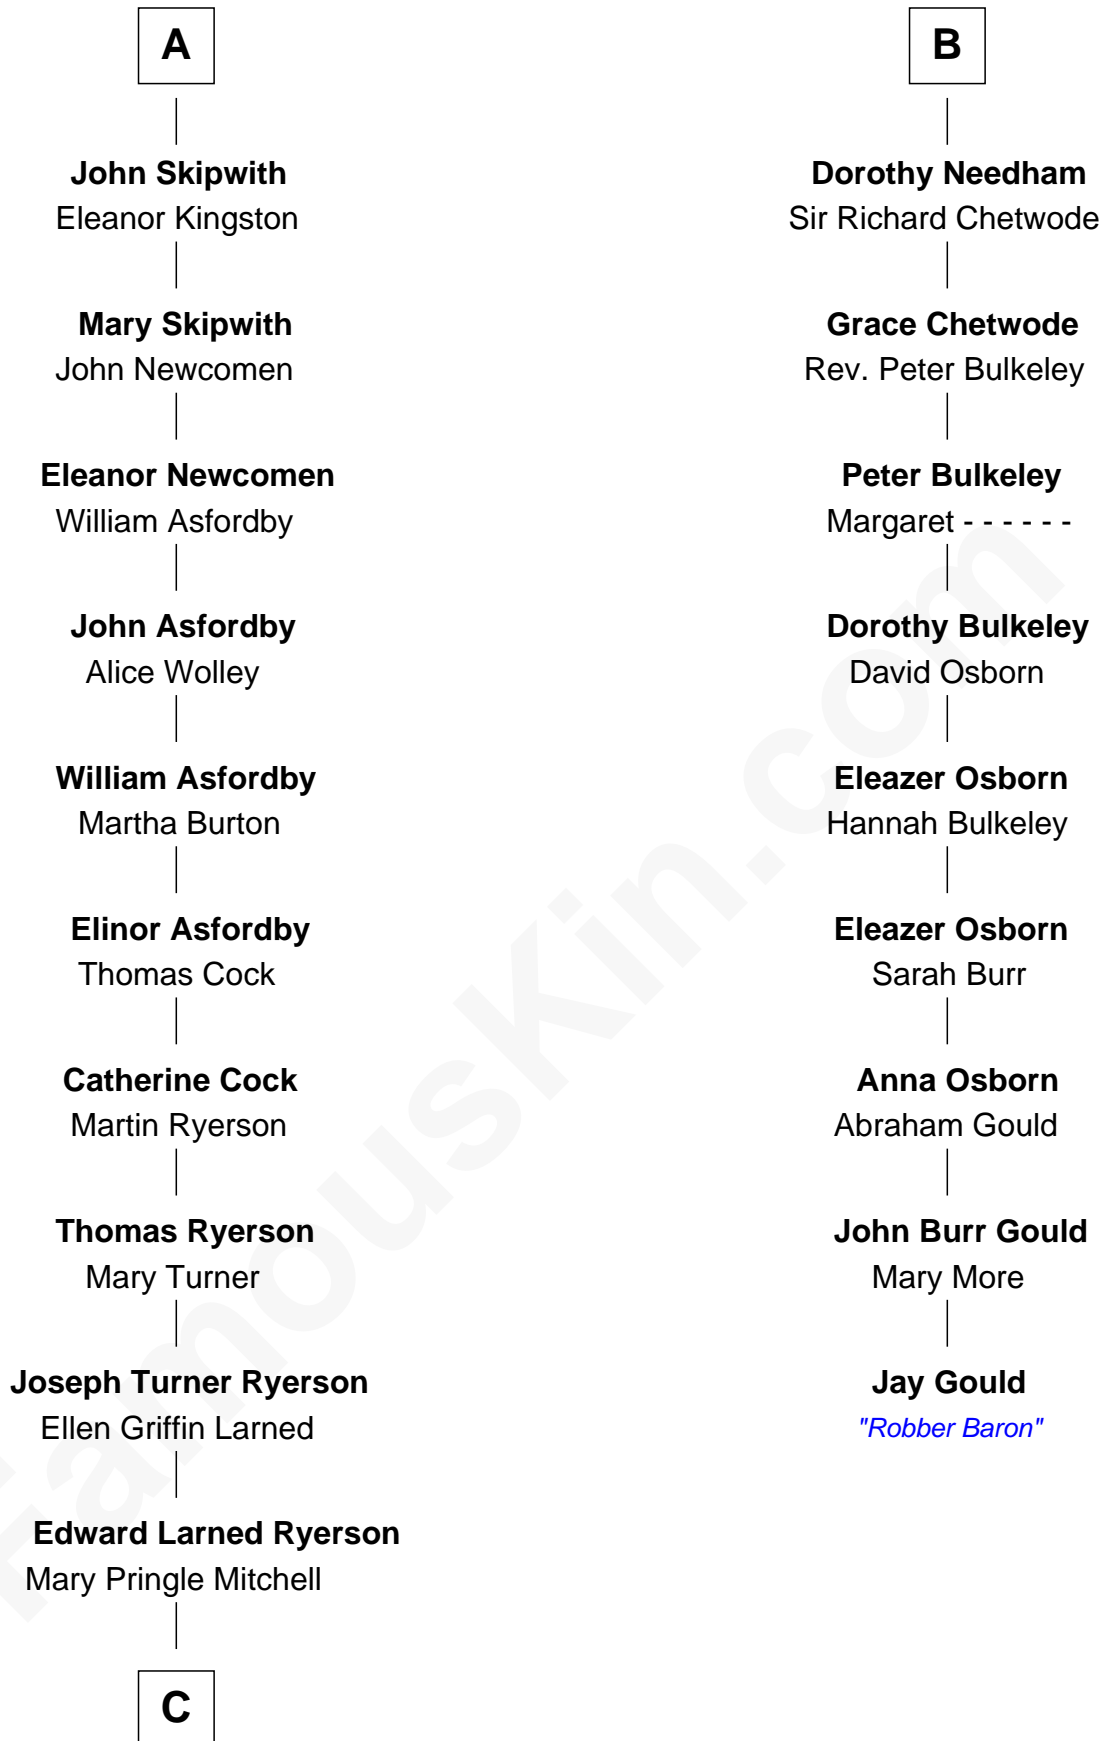

# FamousKin.com Relationship Chart of

**Paget Brewster**

TV Actress

15th cousin 5 times removed of

**Jay Gould**

American Railroad "Robber Baron"

**Sir Thomas de Beauchamp**

Katherine de Mortimer

**C**

—  
**Donald Mitchell Ryerson**

Isabelle McGenniss

—  
**Joan Ryerson**

George Washington Wales Brewster

—  
**Galen Brewster**

Hathaway Tew

—  
**Paget Brewster**