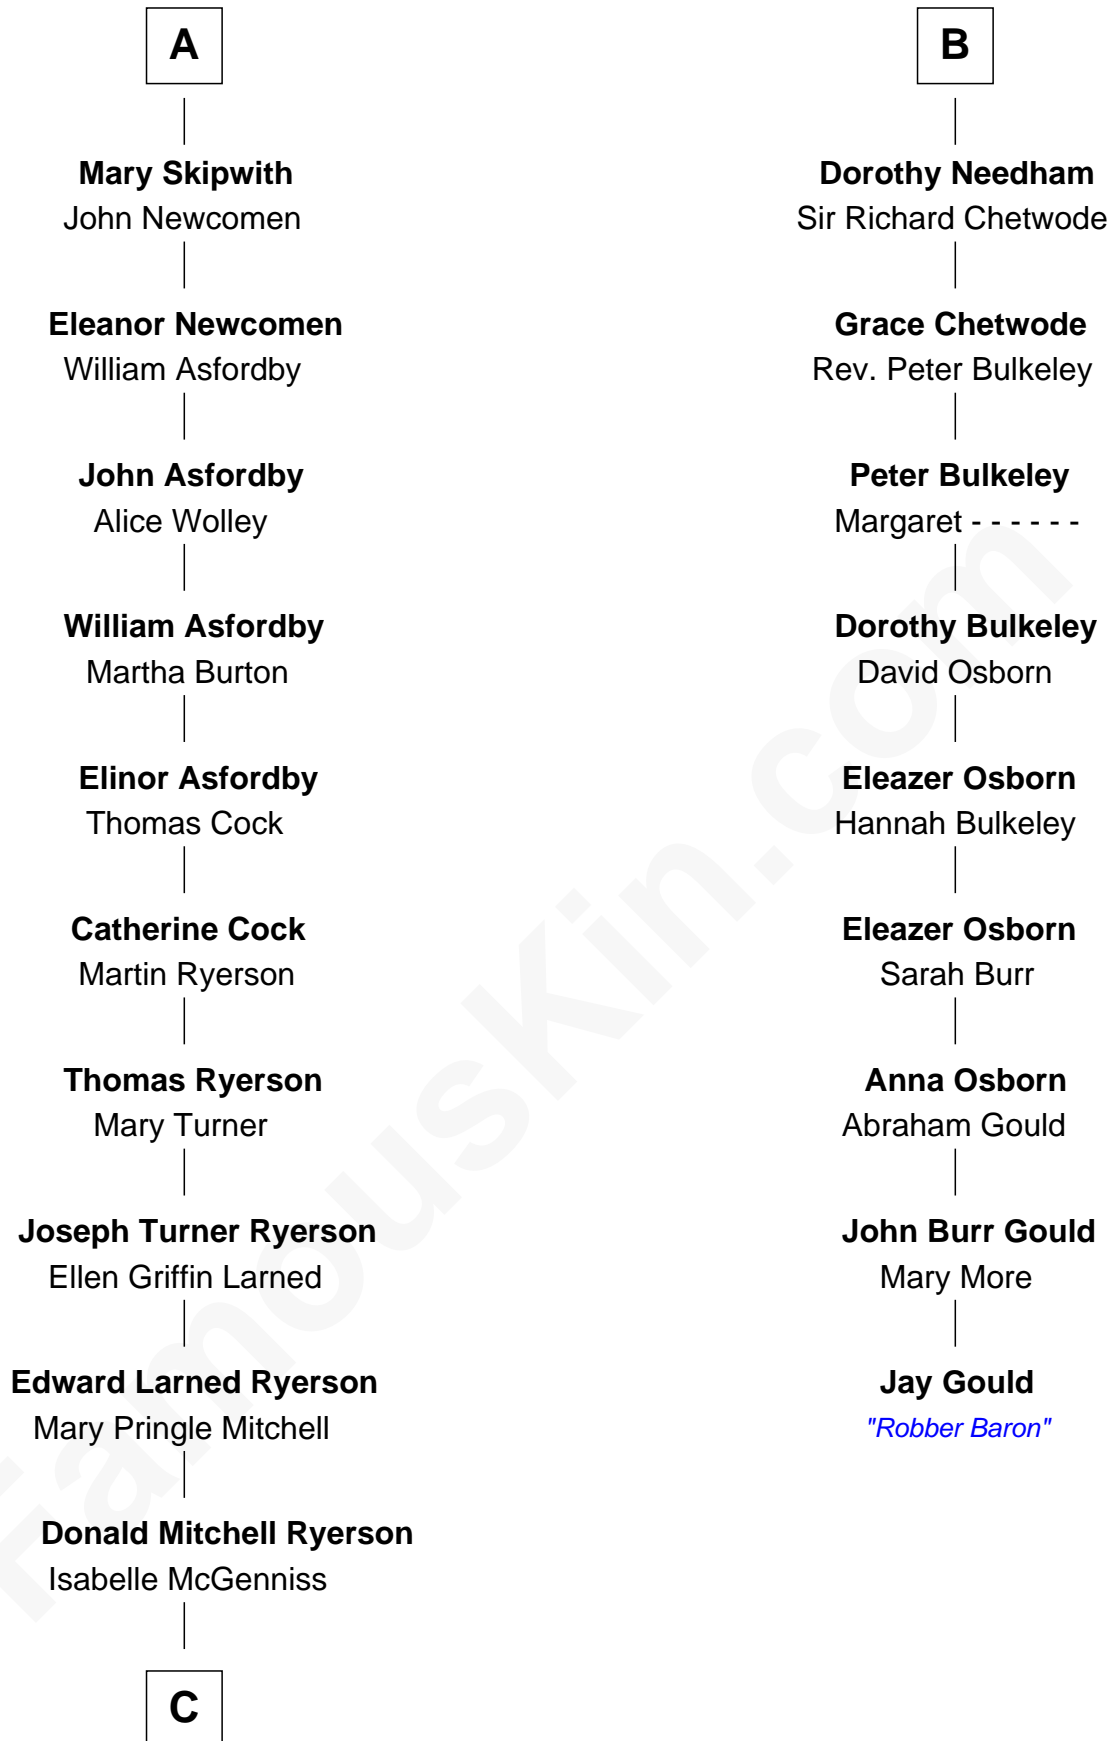

FamousKin.com

Relationship Chart of

Paget Brewster

TV Actress

15th cousin 4 times removed of

Jay Gould

American Railroad "Robber Baron"

John de Welles

Maud de Roos

John de Welles
Eleanor de Mowbray

Eudo de Welles
Maud de Greystoke

Sir Lionel de Welles
Joan de Waterton

Margaret de Welles
Sir Thomas Dymoke

Sir Lionel Dymoke
Joanna Griffith

Alice Dymoke
Sir William Skipwith

John Skipwith
Eleanor Kingston

A

Anne de Welles
James Butler

James Butler
Joan Beauchamp

Elizabeth Butler
John Talbot

Sir Gilbert Talbot
Audrey Cotton

Sir John Talbot
Margaret Troutbeck

Anne Talbot
Thomas Needham

Robert Needham
Frances Aston

B

C

—
Joan Ryerson

George Washington Wales Brewster

—
Galen Brewster

Hathaway Tew

—
Paget Brewster