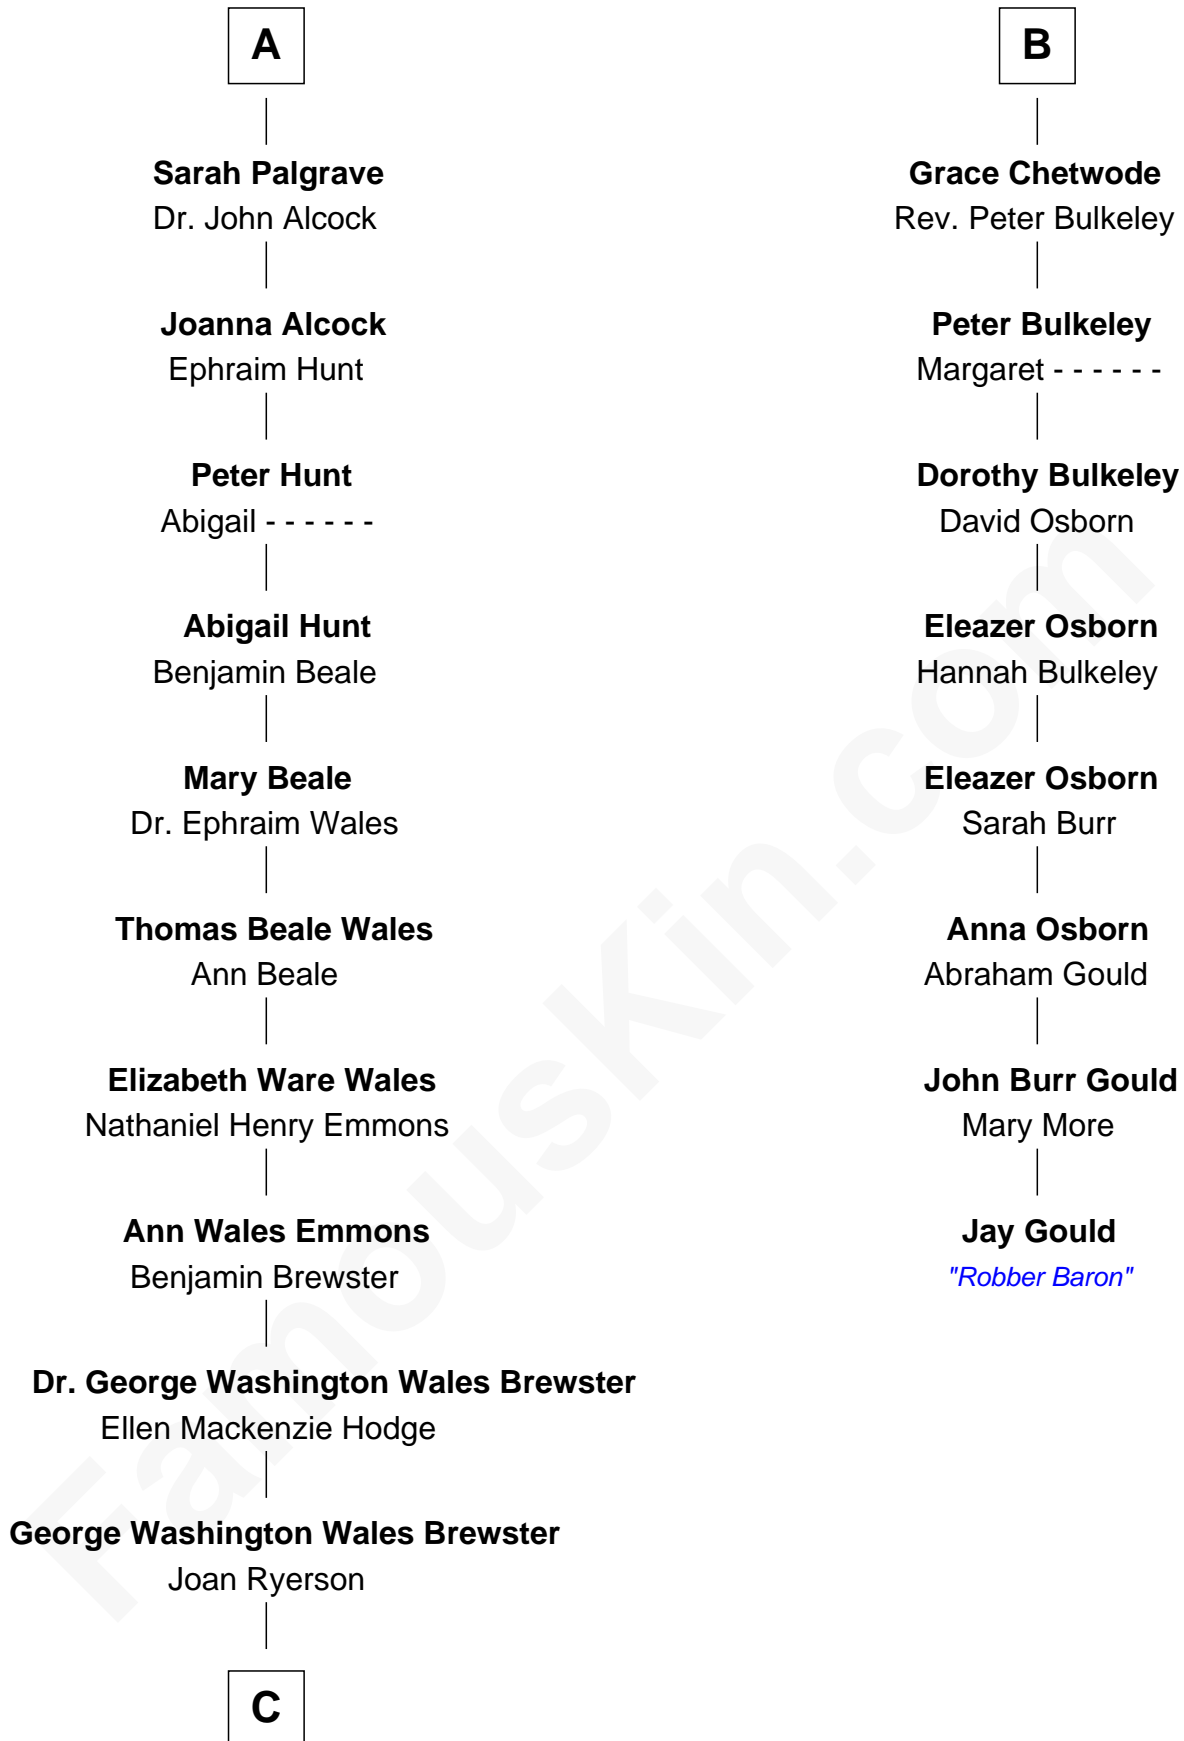

# FamousKin.com Relationship Chart of

**Paget Brewster**

*TV Actress*

14th cousin 4 times removed of

**Jay Gould**

*American Railroad "Robber Baron"*

**Sir Robert Goushill**

Elizabeth Fitzalan

Sir Thomas Stanley

**Margaret Stanley**

Sir William Troutbeck

**Adam Troutbeck**

Joan Molyneux

**Margaret Troutbeck**

Sir John Talbot

**Anne Talbot**

Thomas Needham

**Robert Needham**

Frances Aston

**Dorothy Needham**

Sir Richard Chetwode

**B**

C

|  
**Galen Brewster**  
Hathaway Tew

|  
**Paget Brewster**  
*TV Actress*

FamousKin.com