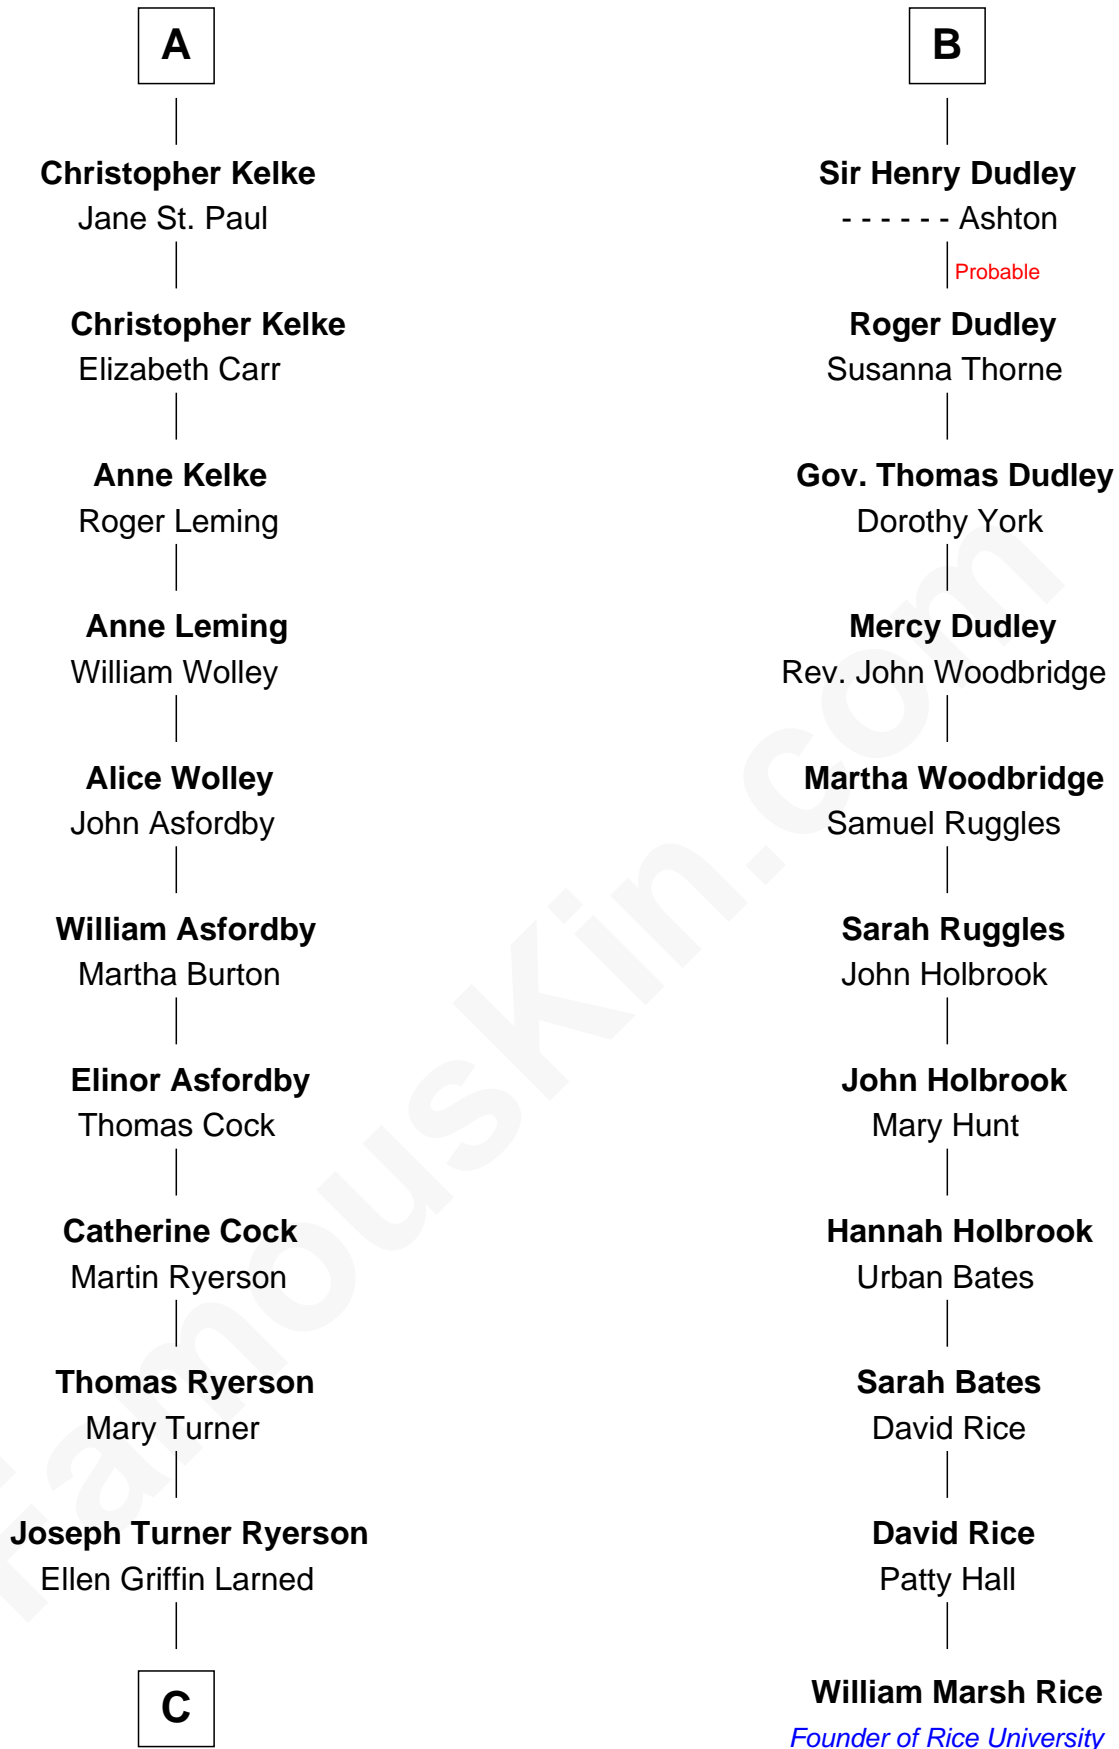

**FamousKin.com**  
**Relationship Chart of**  
**Paget Brewster**  
*TV Actress*

17th cousin 4 times removed of

**William Marsh Rice**  
*Founder of Rice University*

**Sir Philip le Despencer**  
 Joan de Cobham

**C**

Edward Larned Ryerson

Mary Pringle Mitchell

Donald Mitchell Ryerson

Isabelle McGenniss

Joan Ryerson

George Washington Wales Brewster

Galen Brewster

Hathaway Tew

Paget Brewster

*TV Actress*