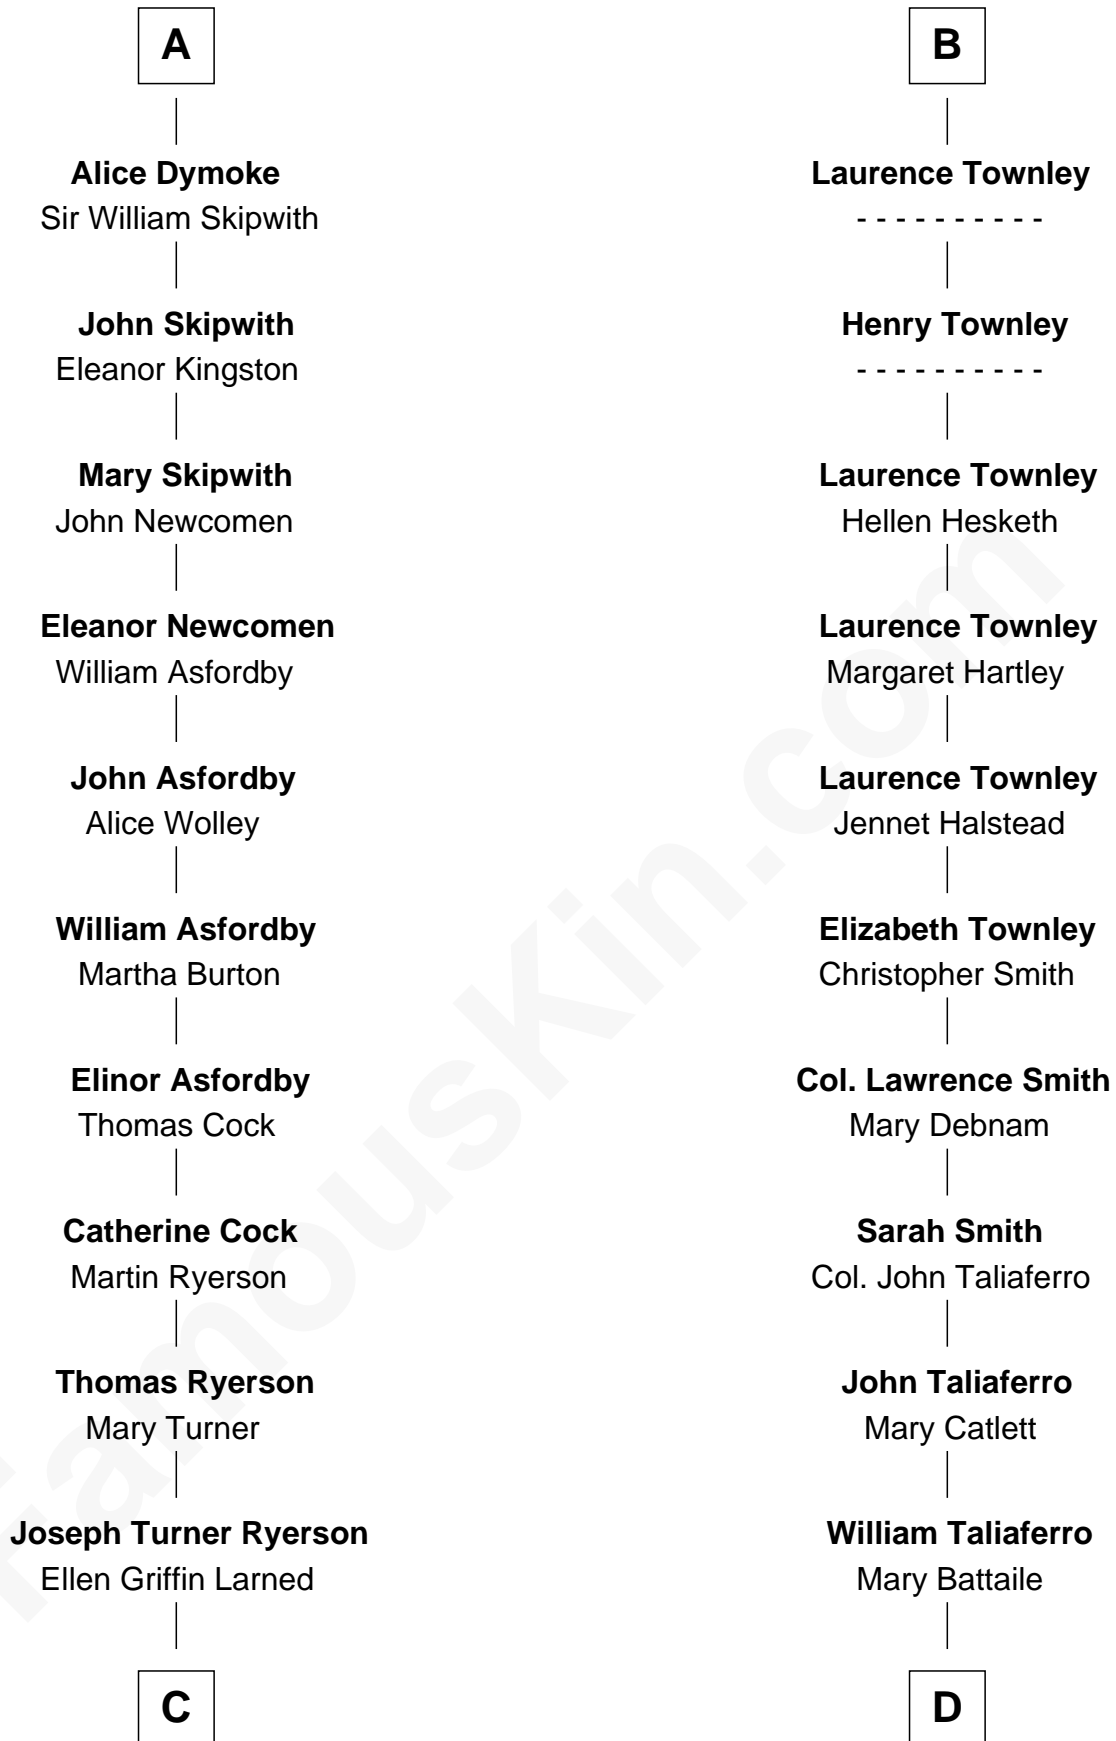

# FamousKin.com Relationship Chart of

**Paget Brewster**

*TV Actress*

21st cousin of

**General George C. Marshall**

*Author of "The Marshall Plan"*

**Sir William de Ros**

Eustache Fitz Ralph

**C**

**Edward Larned Ryerson**

Mary Pringle Mitchell

**Donald Mitchell Ryerson**

Isabelle McGenniss

**Joan Ryerson**

George Washington Wales Brewster

**Galen Brewster**

Hathaway Tew

**Paget Brewster**

*TV Actress*

**D**

**Nicholas Taliaferro**

Ann Champe Taliaferro

**Matilda Battaile Taliaferro**

Martin Marshall