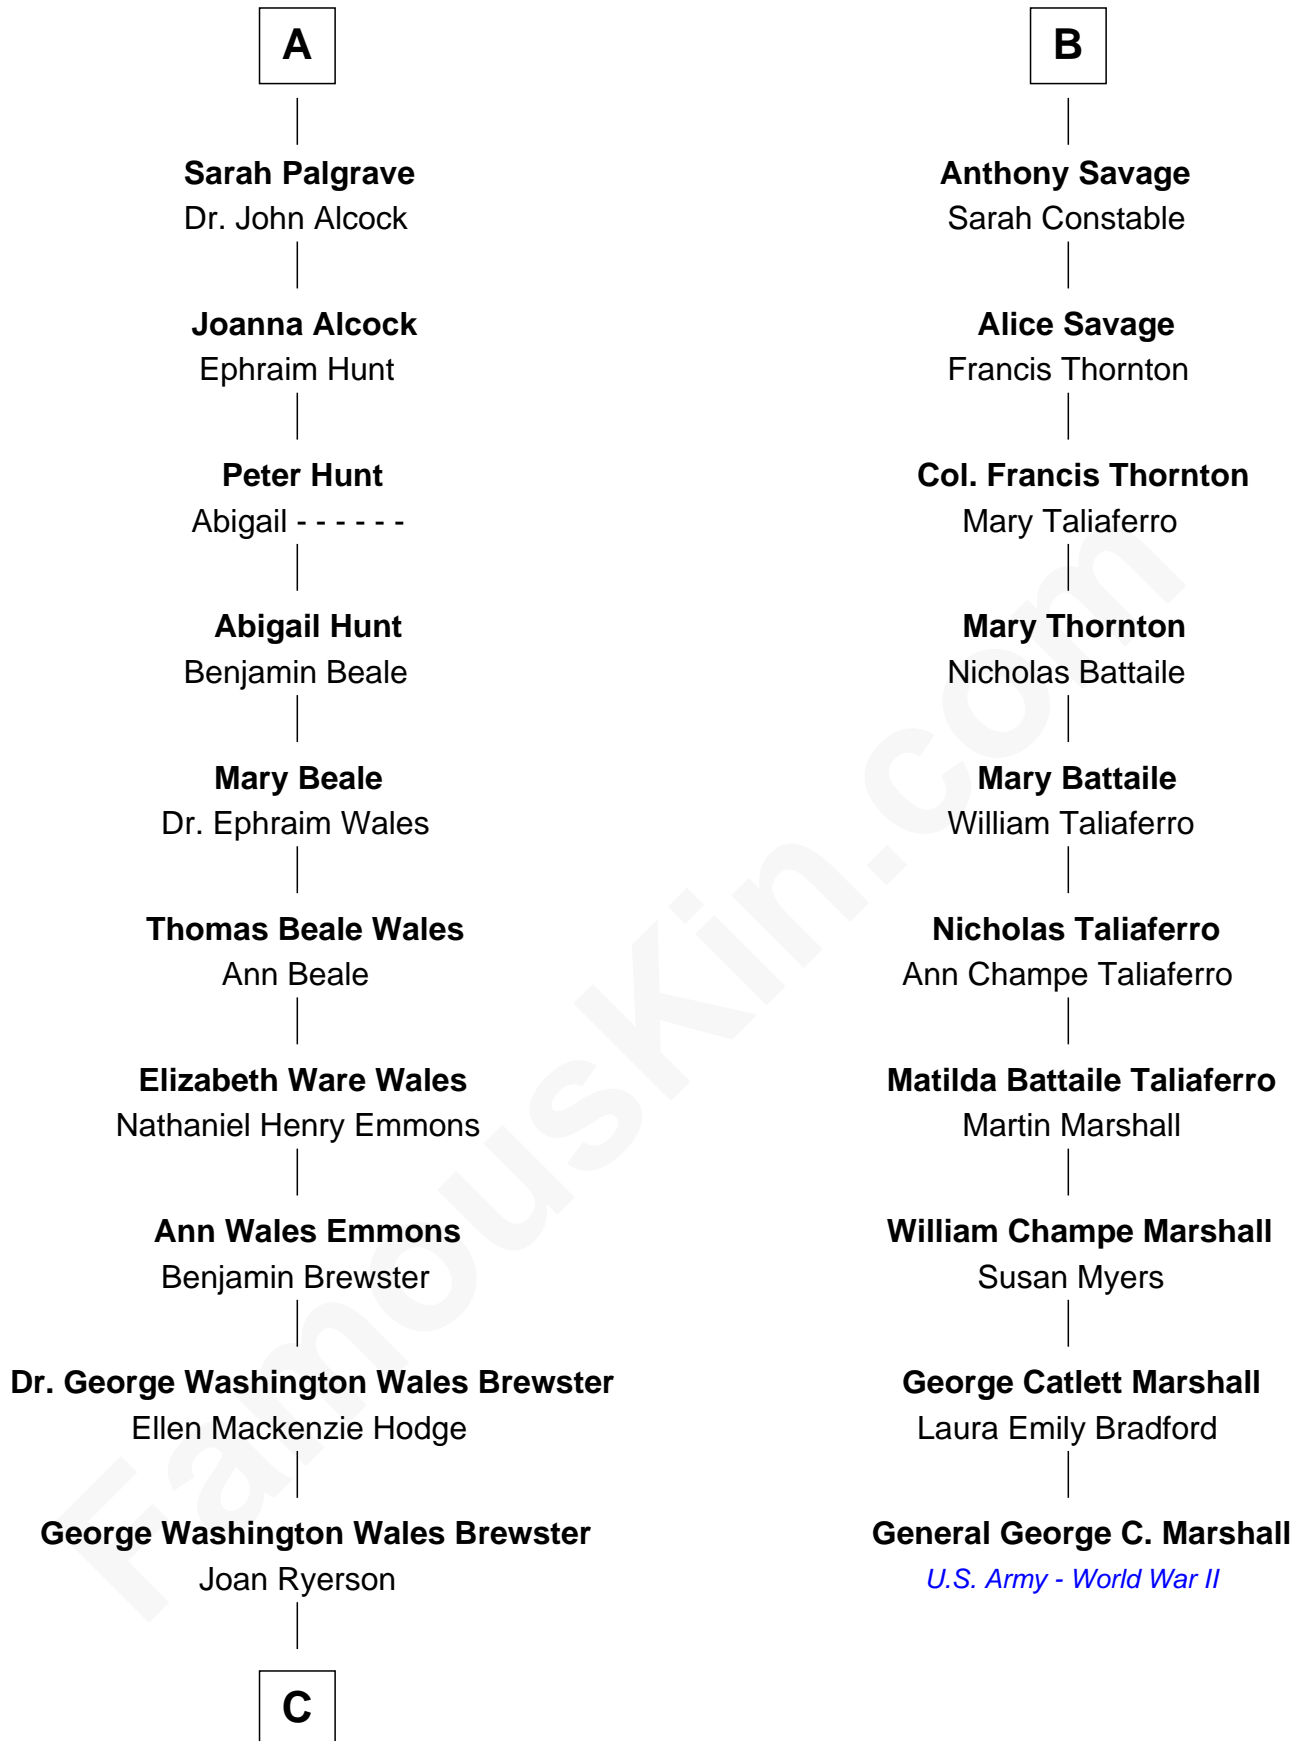

FamousKin.com
Relationship Chart of
Paget Brewster
TV Actress

16th cousin 2 times removed of
General George C. Marshall
Author of "The Marshall Plan"

C

—
Galen Brewster
Hathaway Tew

—
Paget Brewster
TV Actress

FamousKin.com