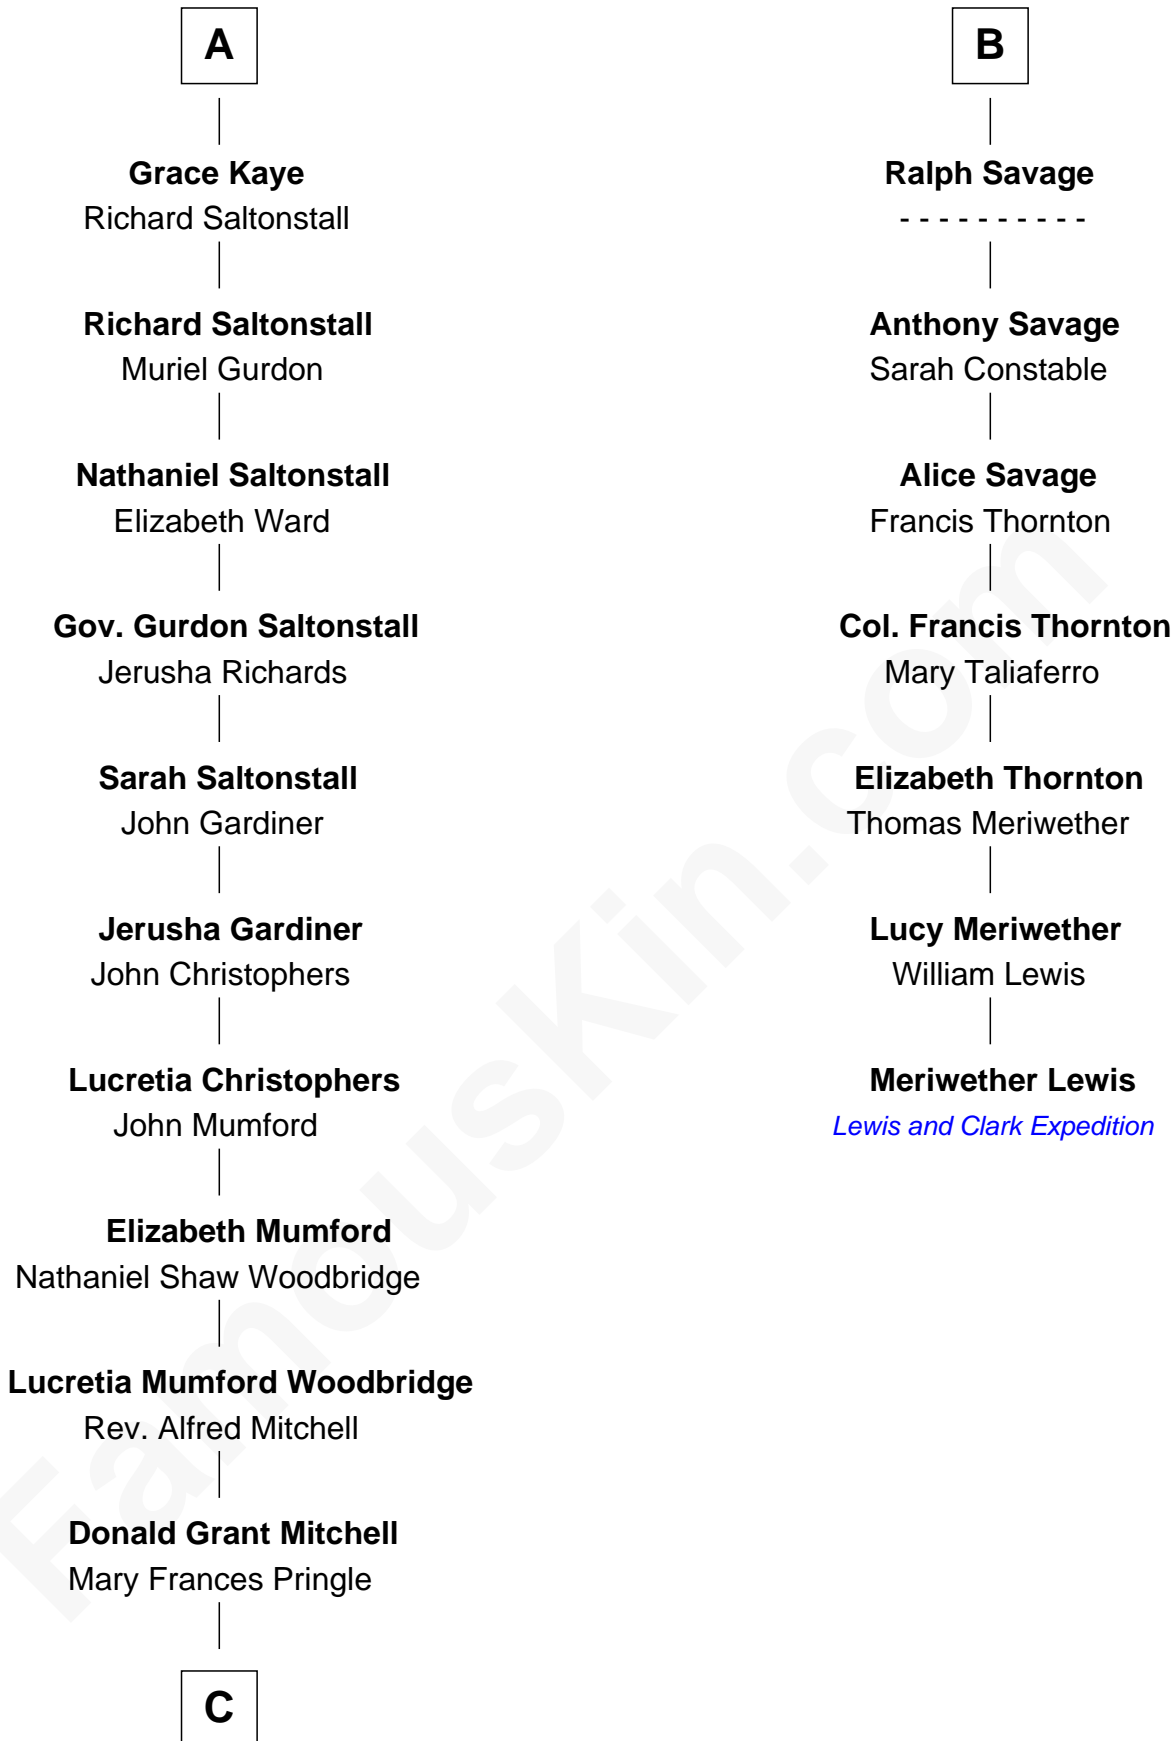

FamousKin.com Relationship Chart of

Paget Brewster

TV Actress

13th cousin 8 times removed of

Meriwether Lewis

Lewis and Clark Expedition

Sir Thomas Aylesbury

Katherine Pabenham

Isabel Aylesbury
Sir Thomas Chaworth

Elizabeth Chaworth
Sir William FitzWilliam

Isabel FitzWilliam
Richard Wentworth

Matthew Wentworth
Elizabeth Woodruffe

Beatrice Wentworth
Arthur Kaye

John Kaye
Dorothy Mauleverer

Robert Kaye
Anne Flower

A

Eleanor Aylesbury
Sir Humphrey Stafford

Elizabeth Stafford
Sir Richard de Beauchamp

Anne de Beauchamp
Sir Richard Lygon

Sir Richard Lygon
Margaret Greville

Anne Lygon
Sir Christopher Savage

Francis Savage
Anne Sheldon

Walter Savage
Elizabeth Hall

B

C

—
Mary Pringle Mitchell
Edward Larned Ryerson

—
Donald Mitchell Ryerson
Isabelle McGenniss

—
Joan Ryerson
George Washington Wales Brewster

—
Galen Brewster
Hathaway Tew