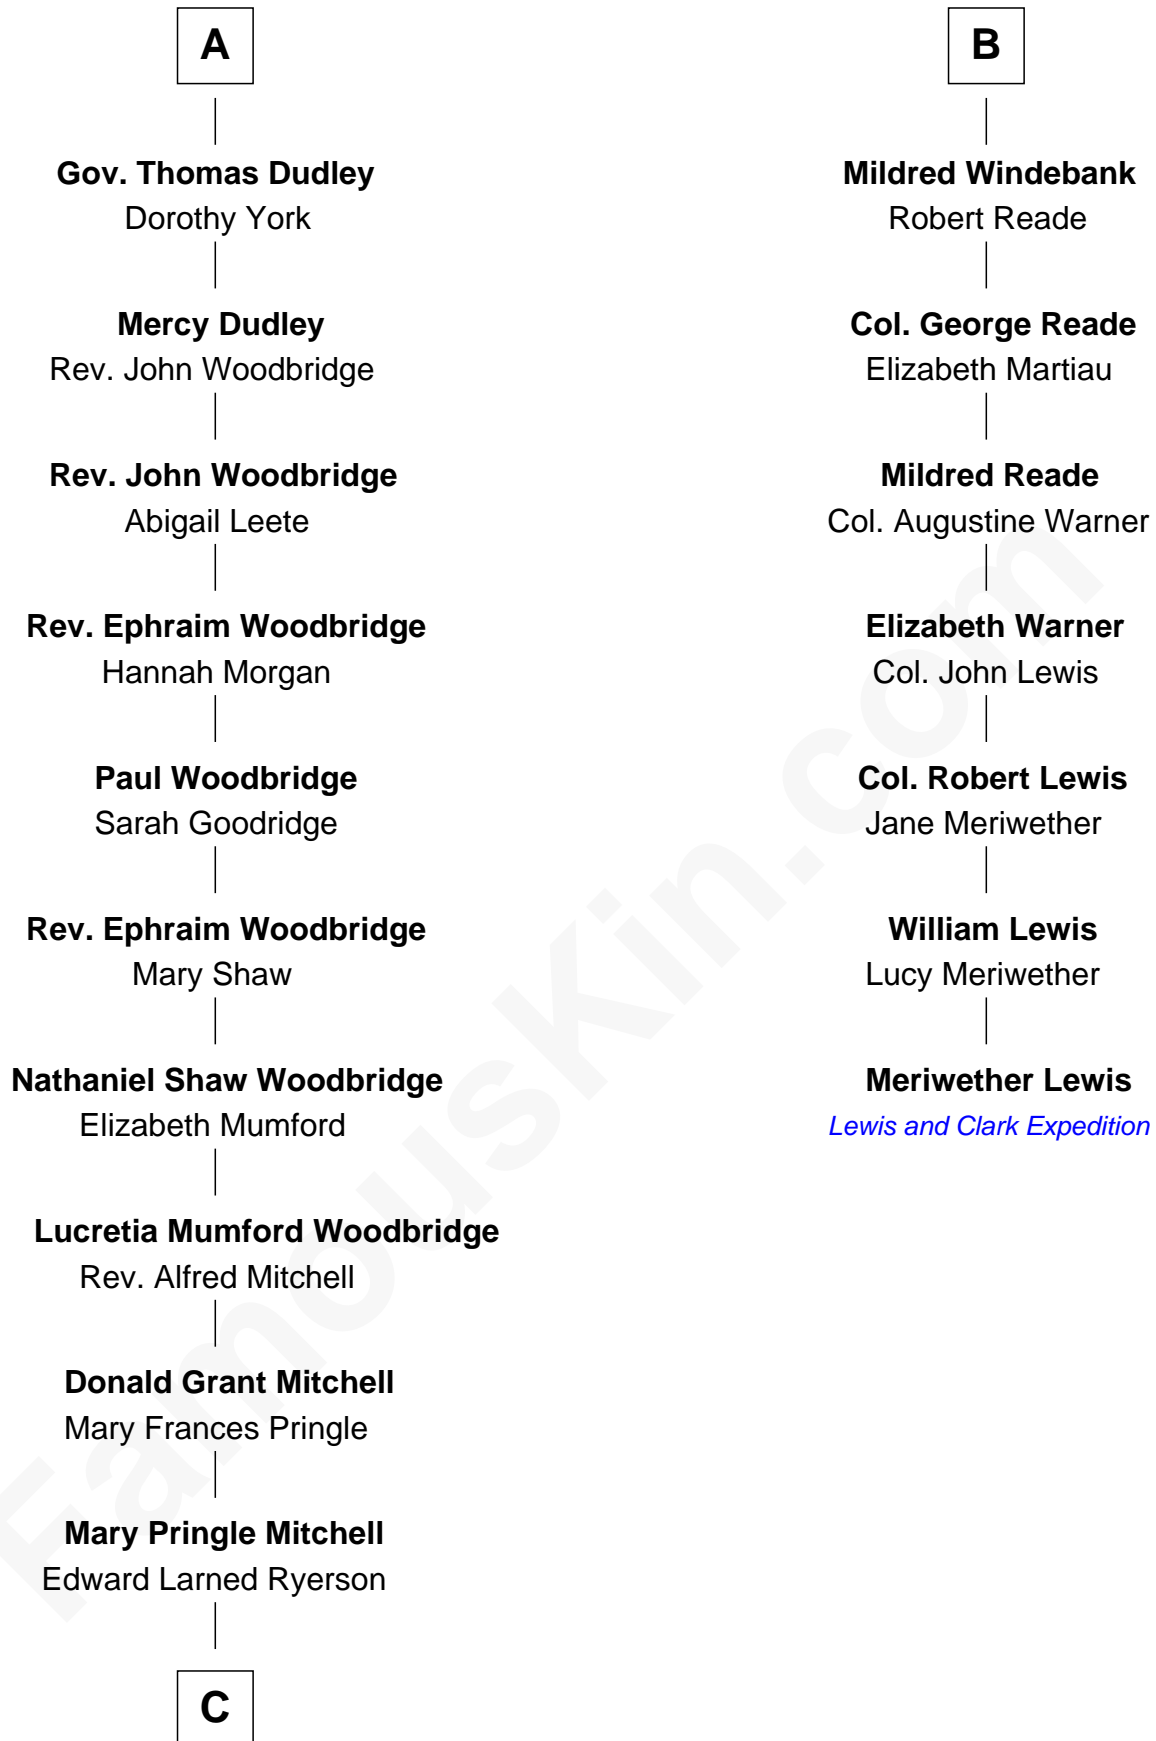

FamousKin.com
Relationship Chart of
Paget Brewster
TV Actress

13th cousin 7 times removed of
Meriwether Lewis
Lewis and Clark Expedition

Sir John de Betteshorne

C

—
Donald Mitchell Ryerson

Isabelle McGenniss

—
Joan Ryerson

George Washington Wales Brewster

—
Galen Brewster

Hathaway Tew

—
Paget Brewster

TV Actress

FamousKin.com