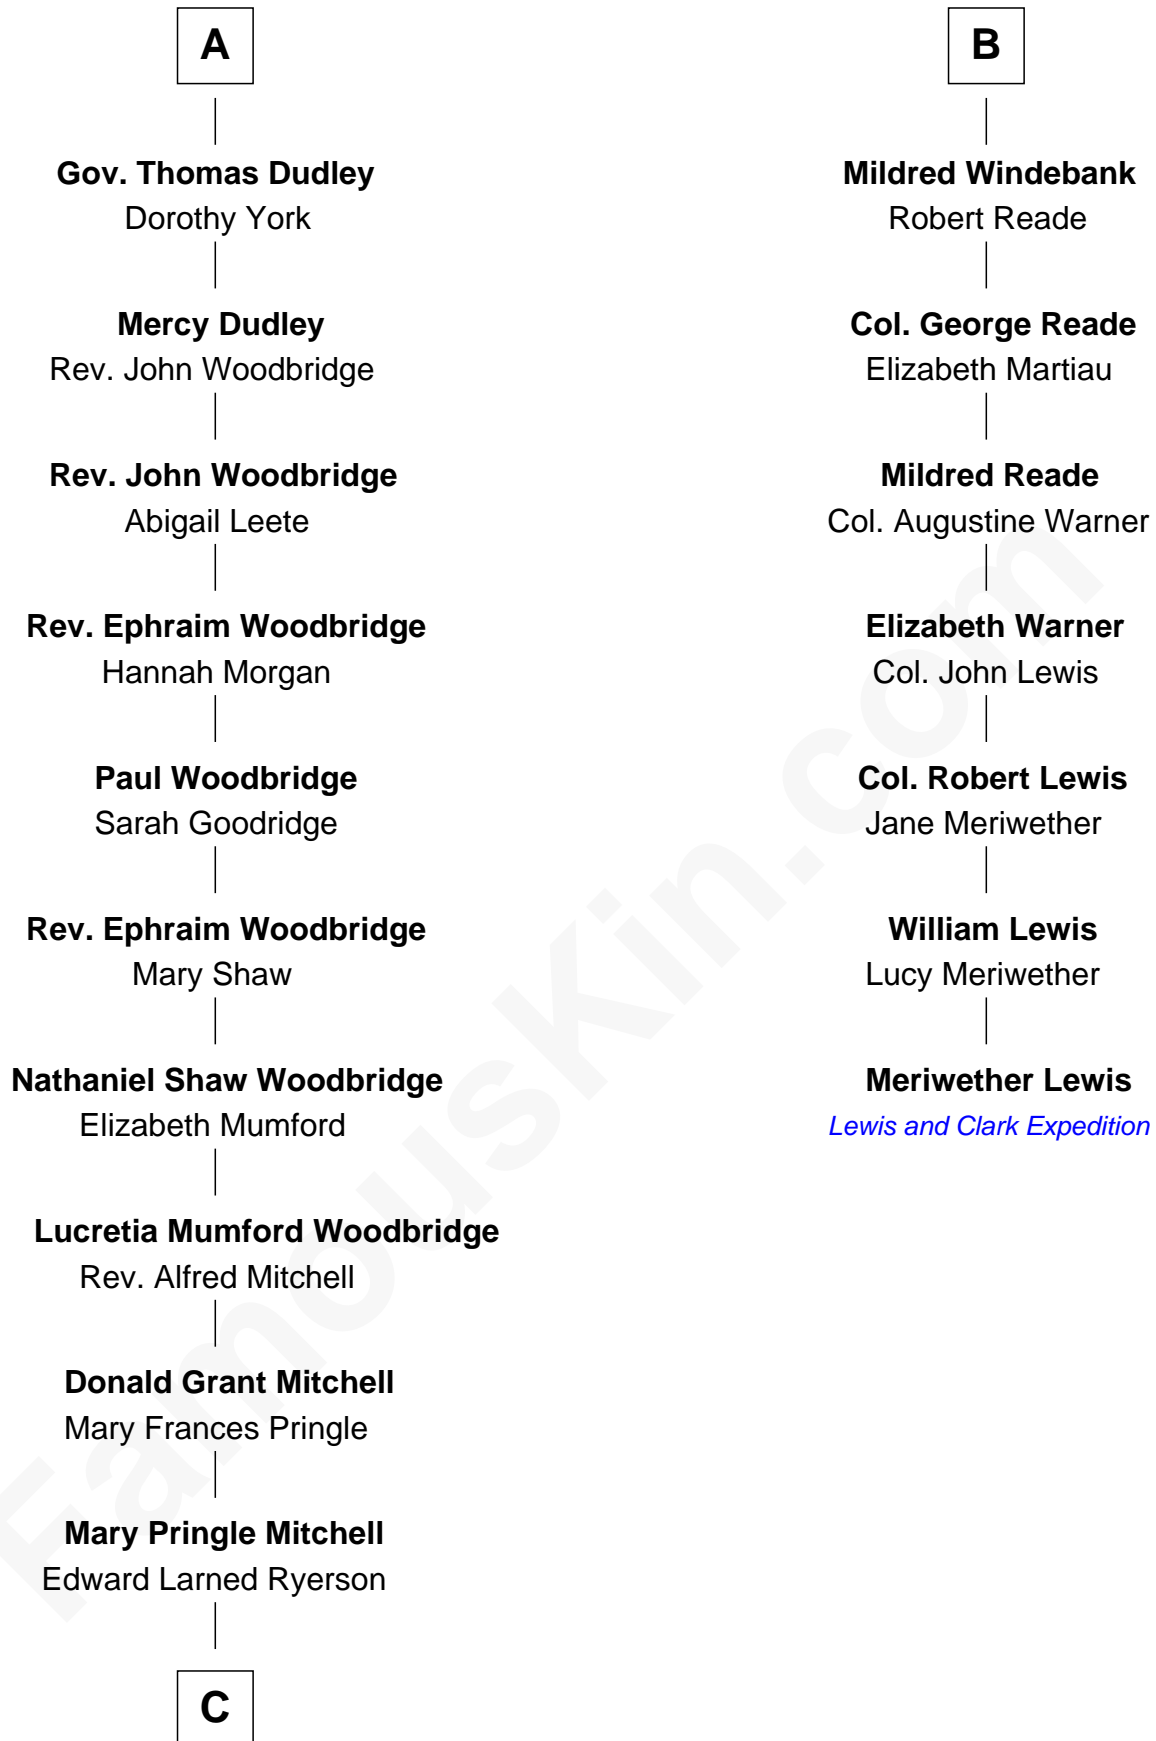

FamousKin.com
Relationship Chart of
Paget Brewster
TV Actress

13th cousin 7 times removed of
Meriwether Lewis
Lewis and Clark Expedition

C

—
Donald Mitchell Ryerson

Isabelle McGenniss

—
Joan Ryerson

George Washington Wales Brewster

—
Galen Brewster

Hathaway Tew

—
Paget Brewster

TV Actress

FamousKin.com