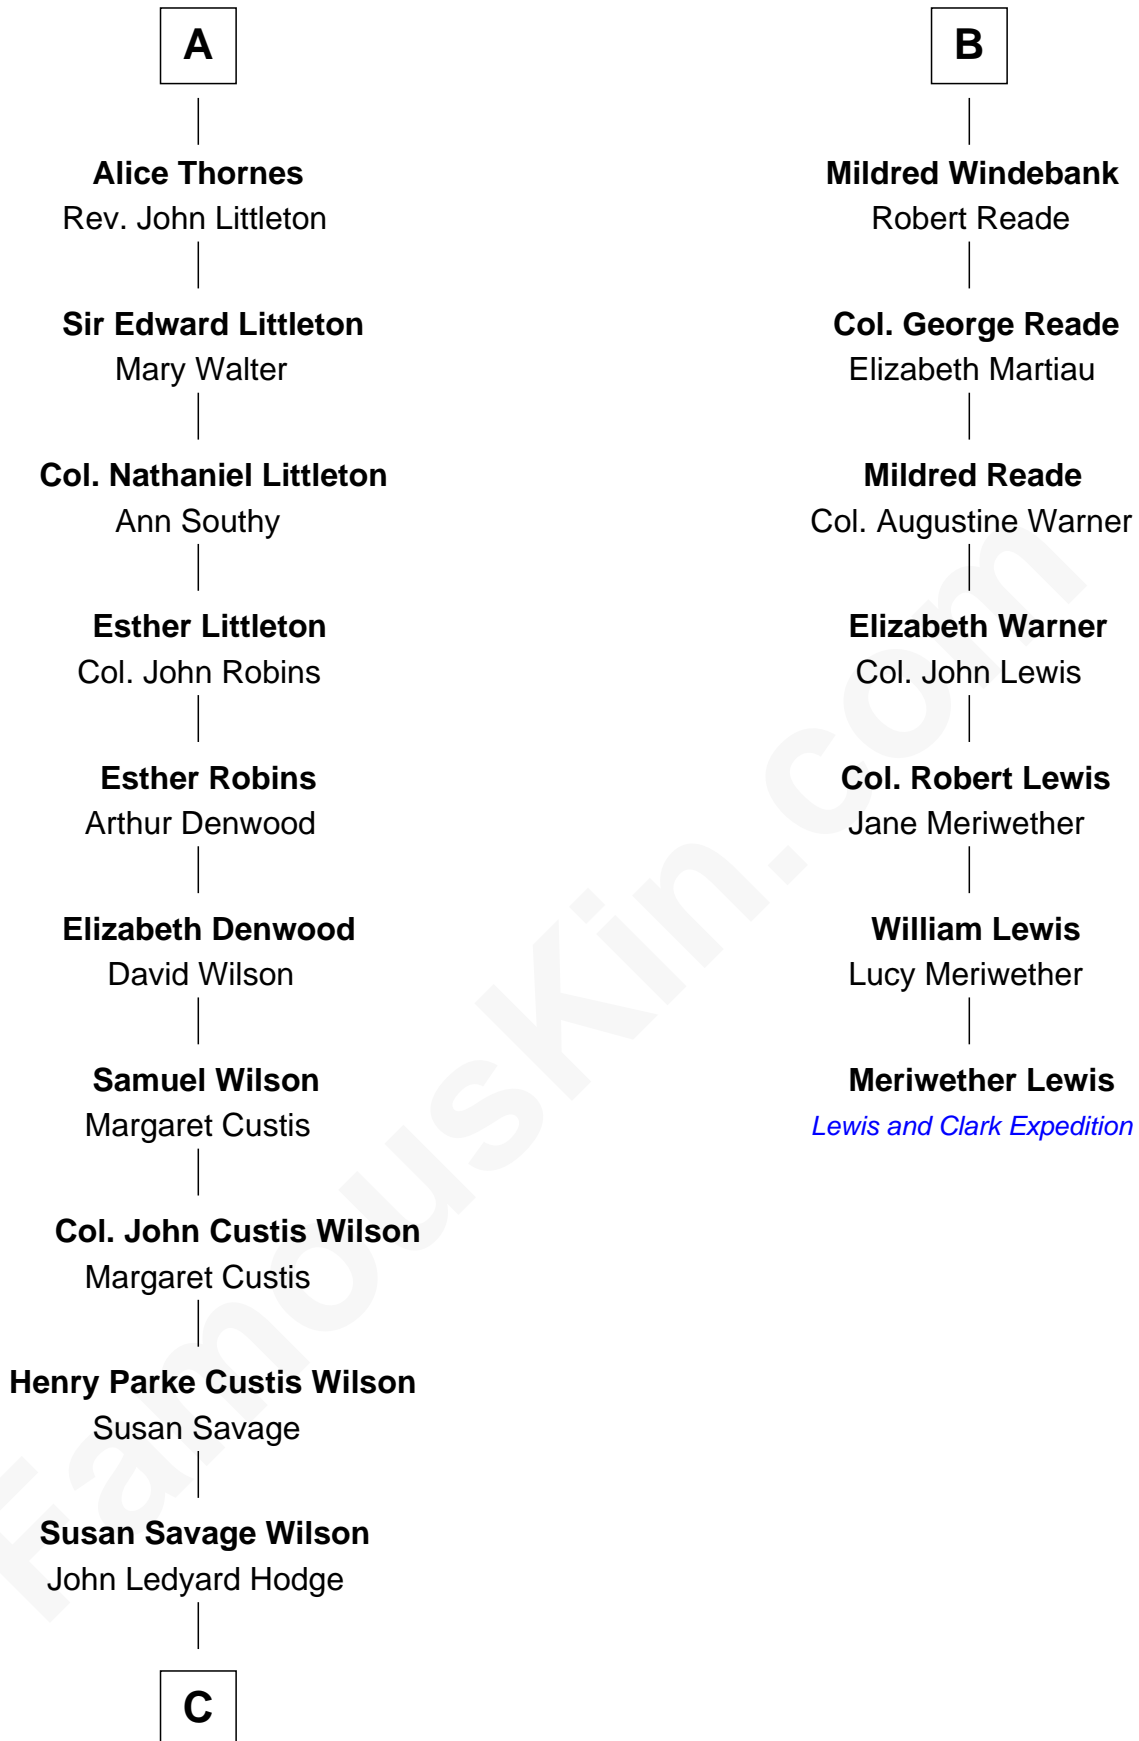

**FamousKin.com**  
**Relationship Chart of**  
**Paget Brewster**  
*TV Actress*

13th cousin 7 times removed of  
**Meriwether Lewis**  
*Lewis and Clark Expedition*

**C**

—  
**Ellen Mackenzie Hodge**

Dr. George Washington Wales Brewster

—  
**George Washington Wales Brewster**

Joan Ryerson

—  
**Galen Brewster**

Hathaway Tew

—  
**Paget Brewster**

*TV Actress*

FamousKin.com