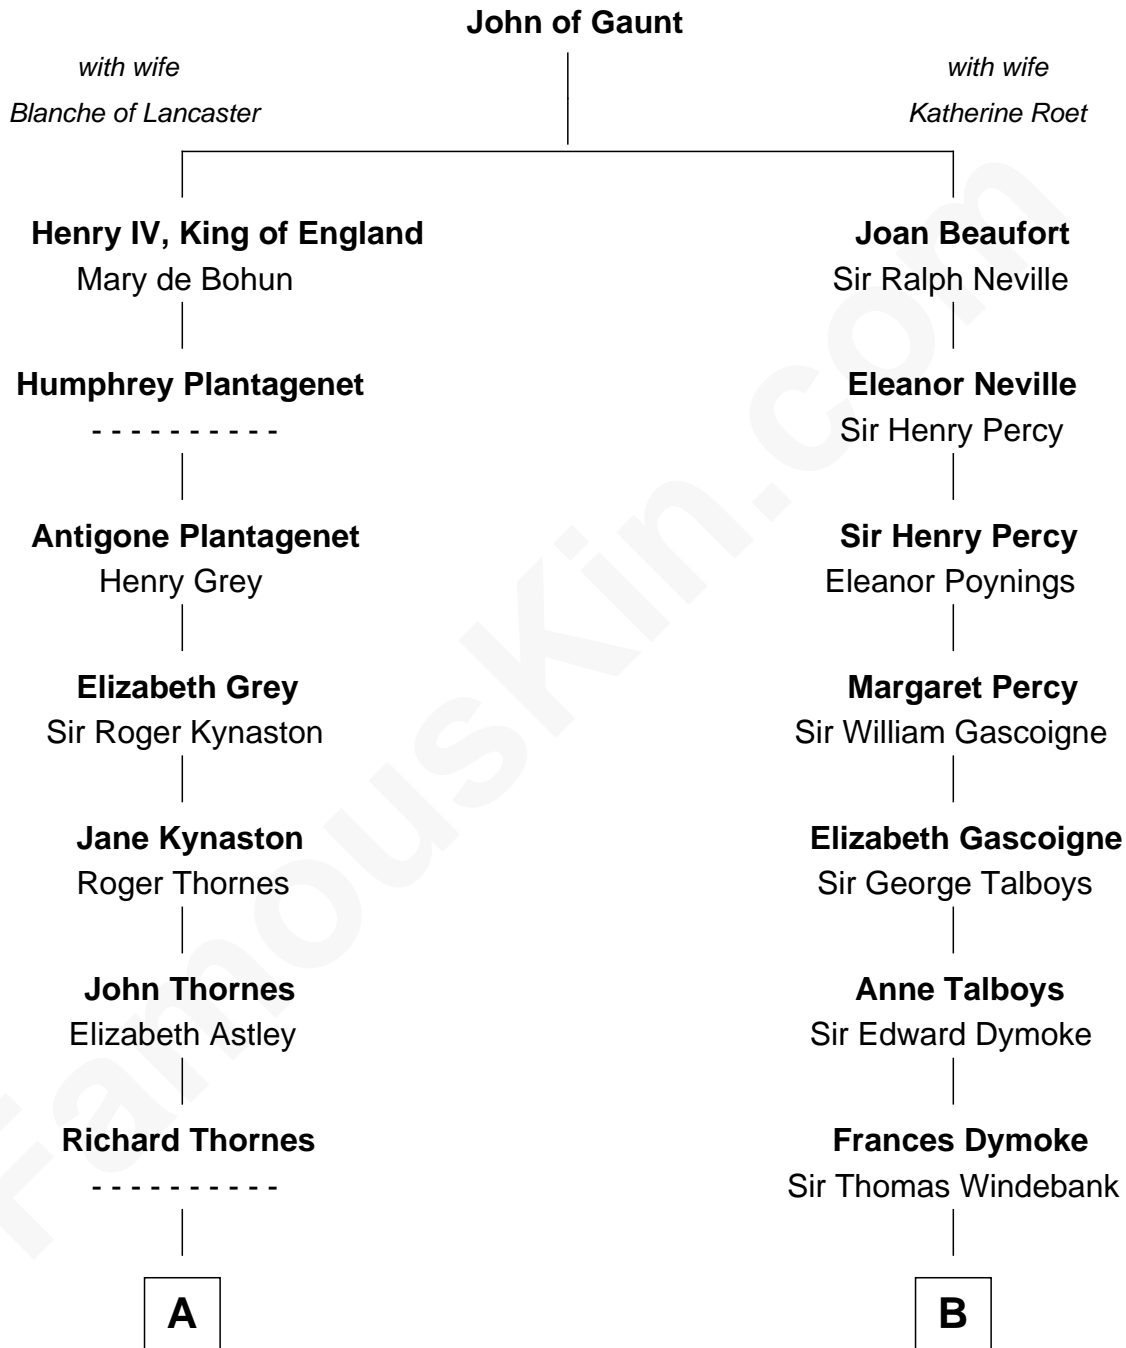

**FamousKin.com**  
**Relationship Chart of**  
**Paget Brewster**  
*TV Actress*

13th cousin 7 times removed of  
**Meriwether Lewis**  
*Lewis and Clark Expedition*

**C**

—  
**Ellen Mackenzie Hodge**

Dr. George Washington Wales Brewster

—  
**George Washington Wales Brewster**

Joan Ryerson

—  
**Galen Brewster**

Hathaway Tew

—  
**Paget Brewster**

*TV Actress*

FamousKin.com