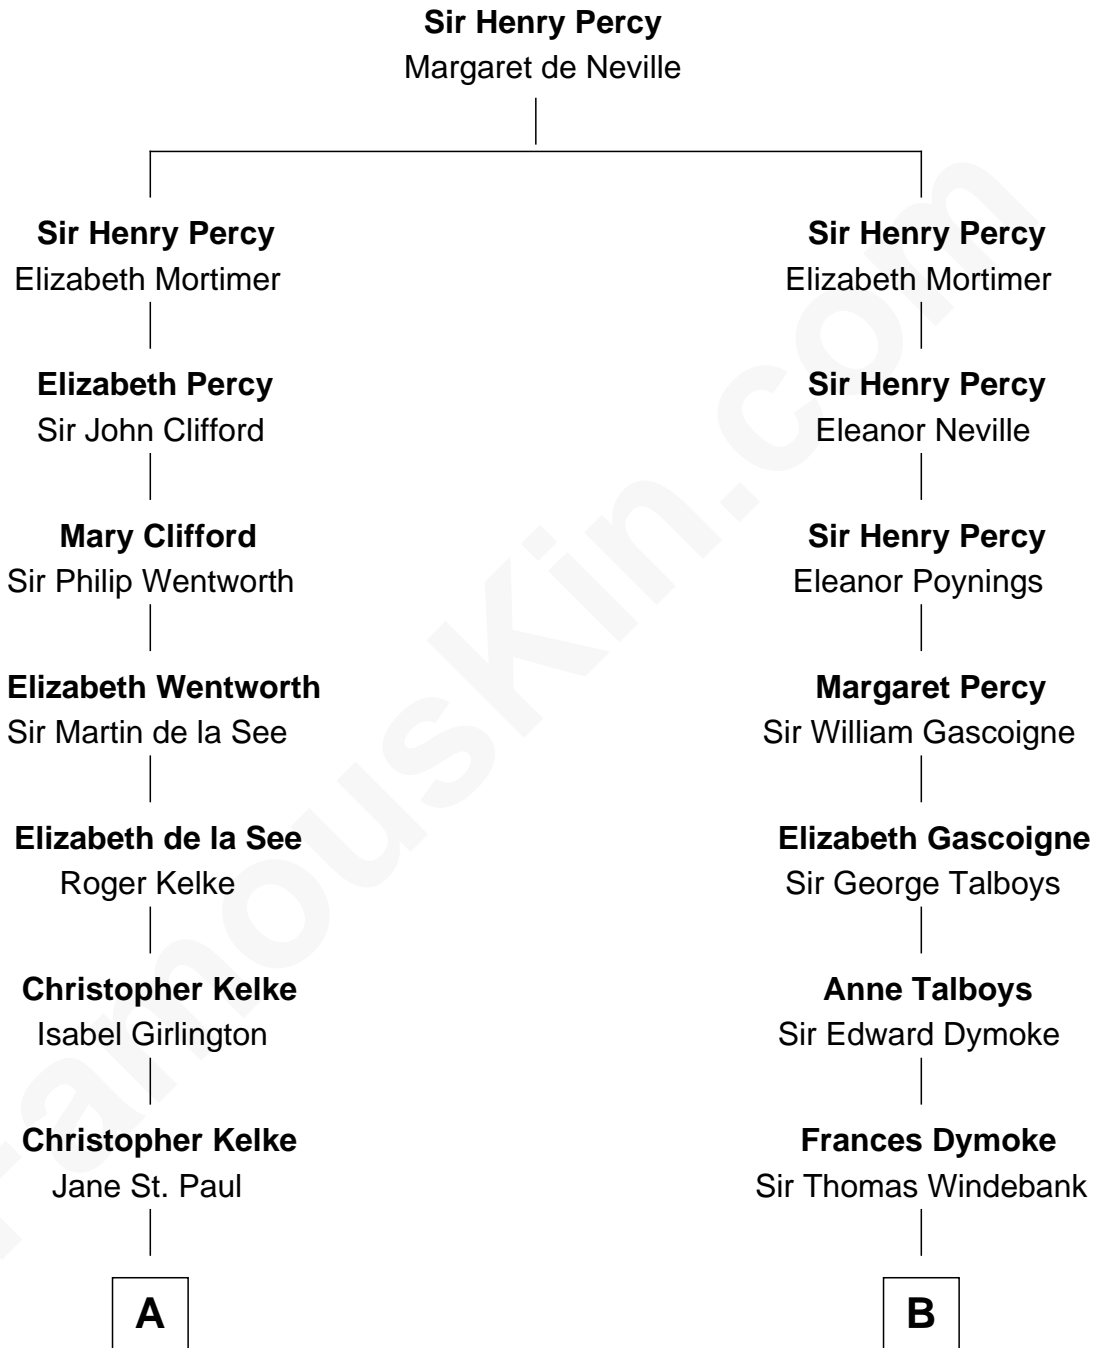

FamousKin.com
Relationship Chart of
Paget Brewster
TV Actress

13th cousin 7 times removed of

Meriwether Lewis
Lewis and Clark Expedition

C

—
Donald Mitchell Ryerson

Isabelle McGenniss

—
Joan Ryerson

George Washington Wales Brewster

—
Galen Brewster

Hathaway Tew

—
Paget Brewster

TV Actress

FamousKin.com