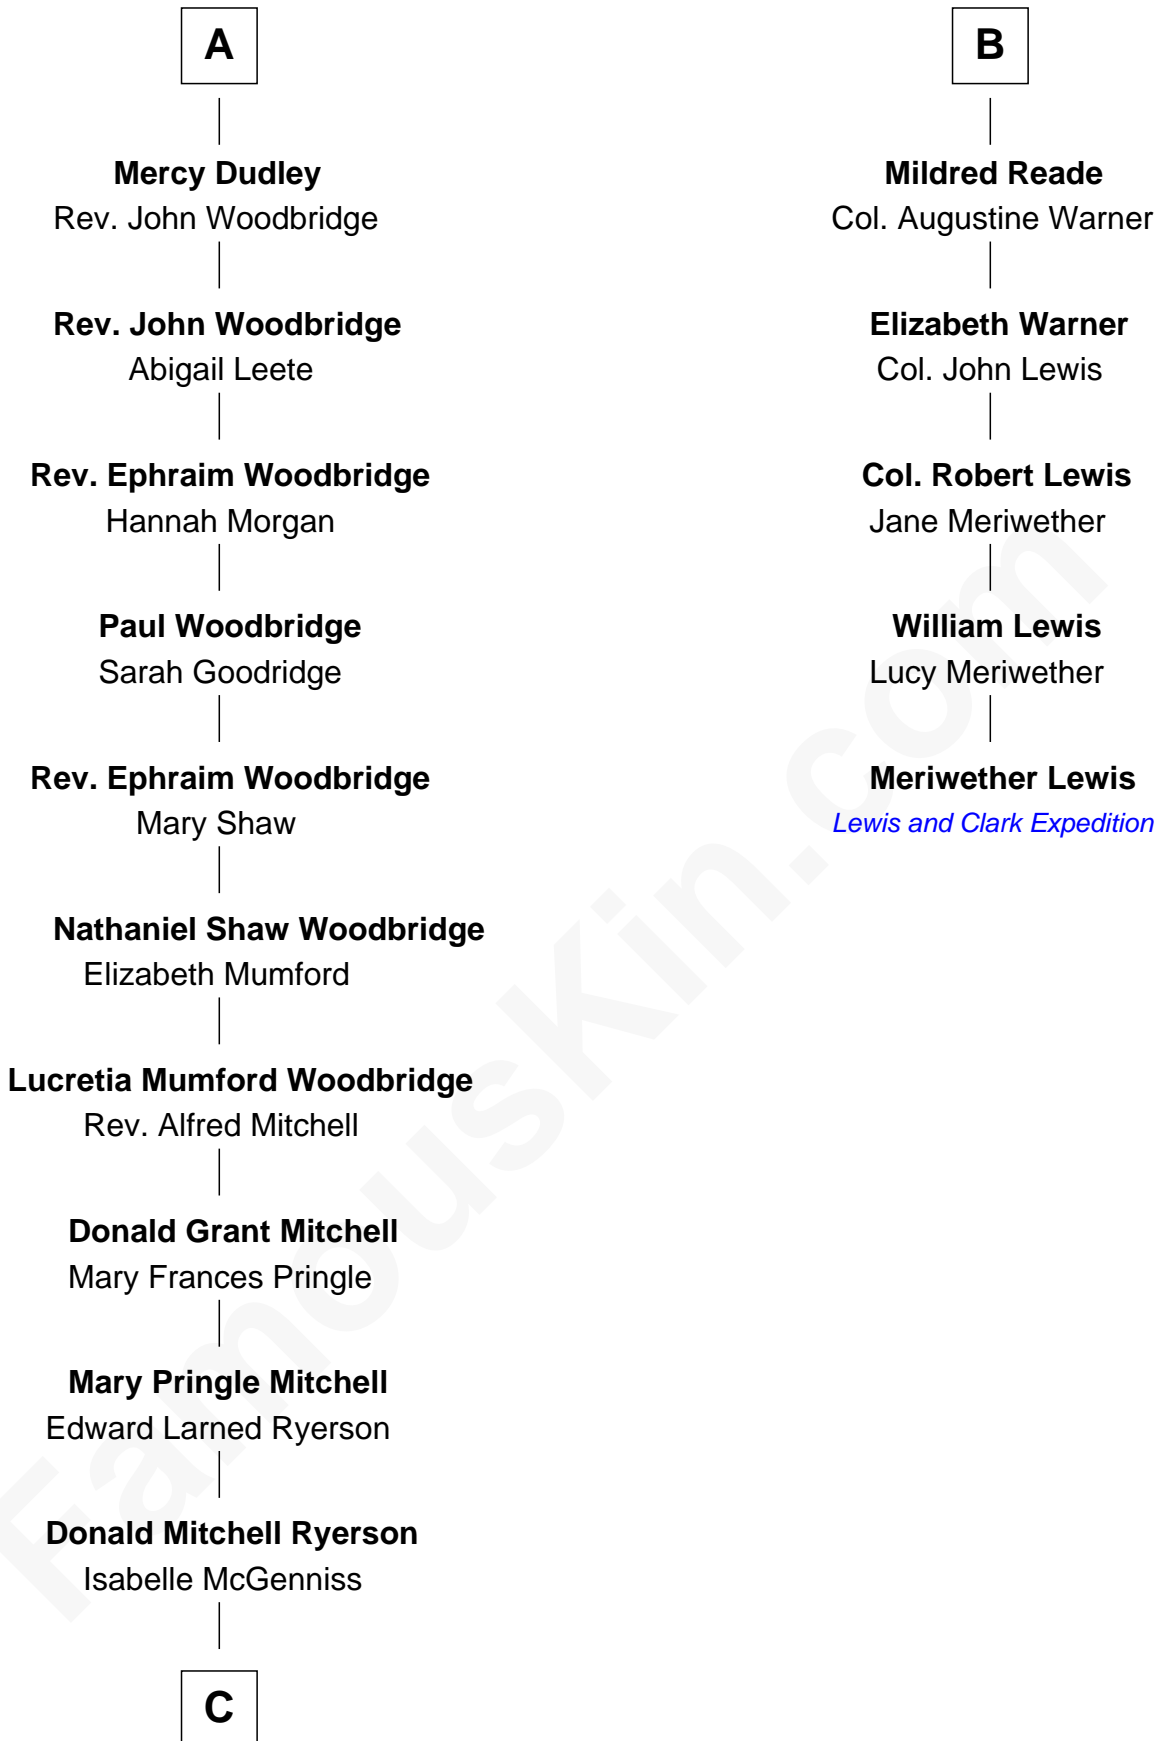

FamousKin.com
Relationship Chart of
Paget Brewster
TV Actress

11th cousin 8 times removed of
Meriwether Lewis
Lewis and Clark Expedition

C

—
Joan Ryerson

George Washington Wales Brewster

—
Galen Brewster

Hathaway Tew

—
Paget Brewster

TV Actress

FamousKin.com