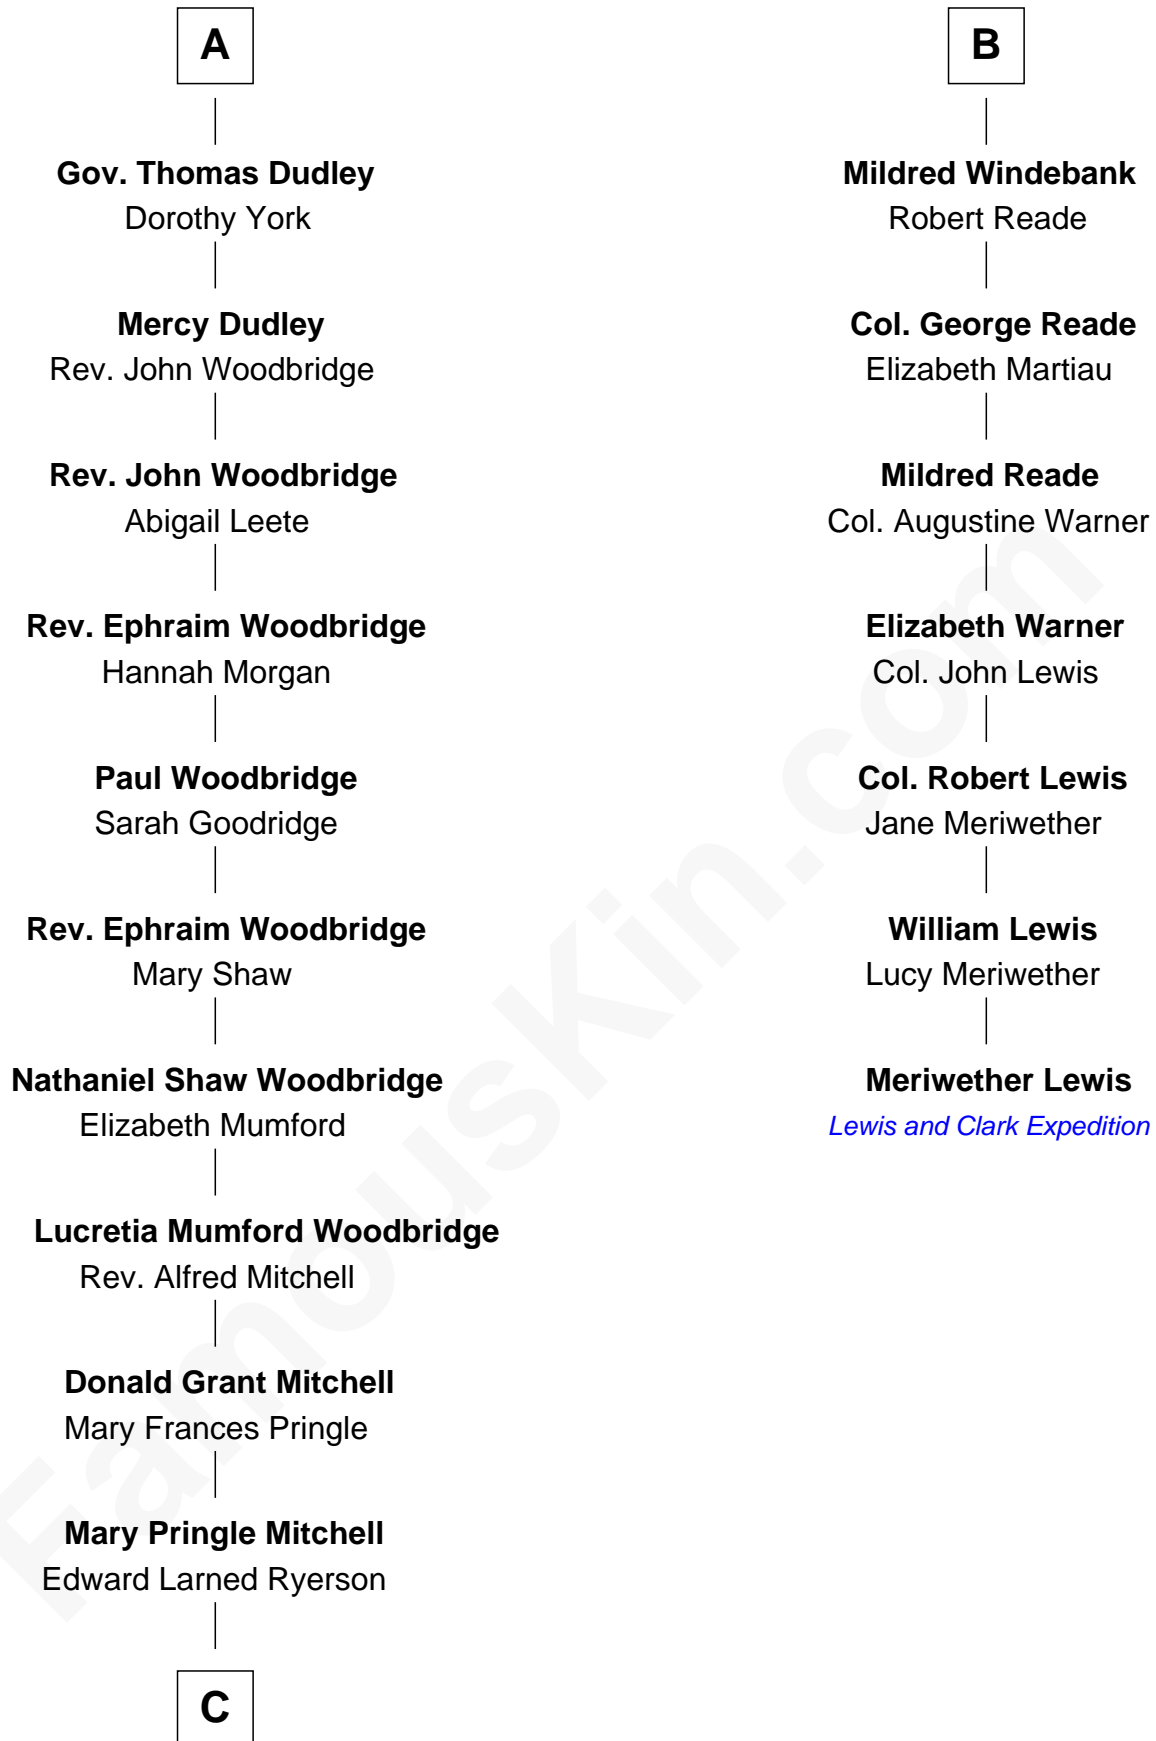

# FamousKin.com Relationship Chart of

**Paget Brewster**

*TV Actress*

13th cousin 7 times removed of

**Meriwether Lewis**

*Lewis and Clark Expedition*

**Sir John de Neville**

Maude de Percy

**C**

—  
**Donald Mitchell Ryerson**

Isabelle McGenniss

—  
**Joan Ryerson**

George Washington Wales Brewster

—  
**Galen Brewster**

Hathaway Tew

—  
**Paget Brewster**

*TV Actress*

FamousKin.com