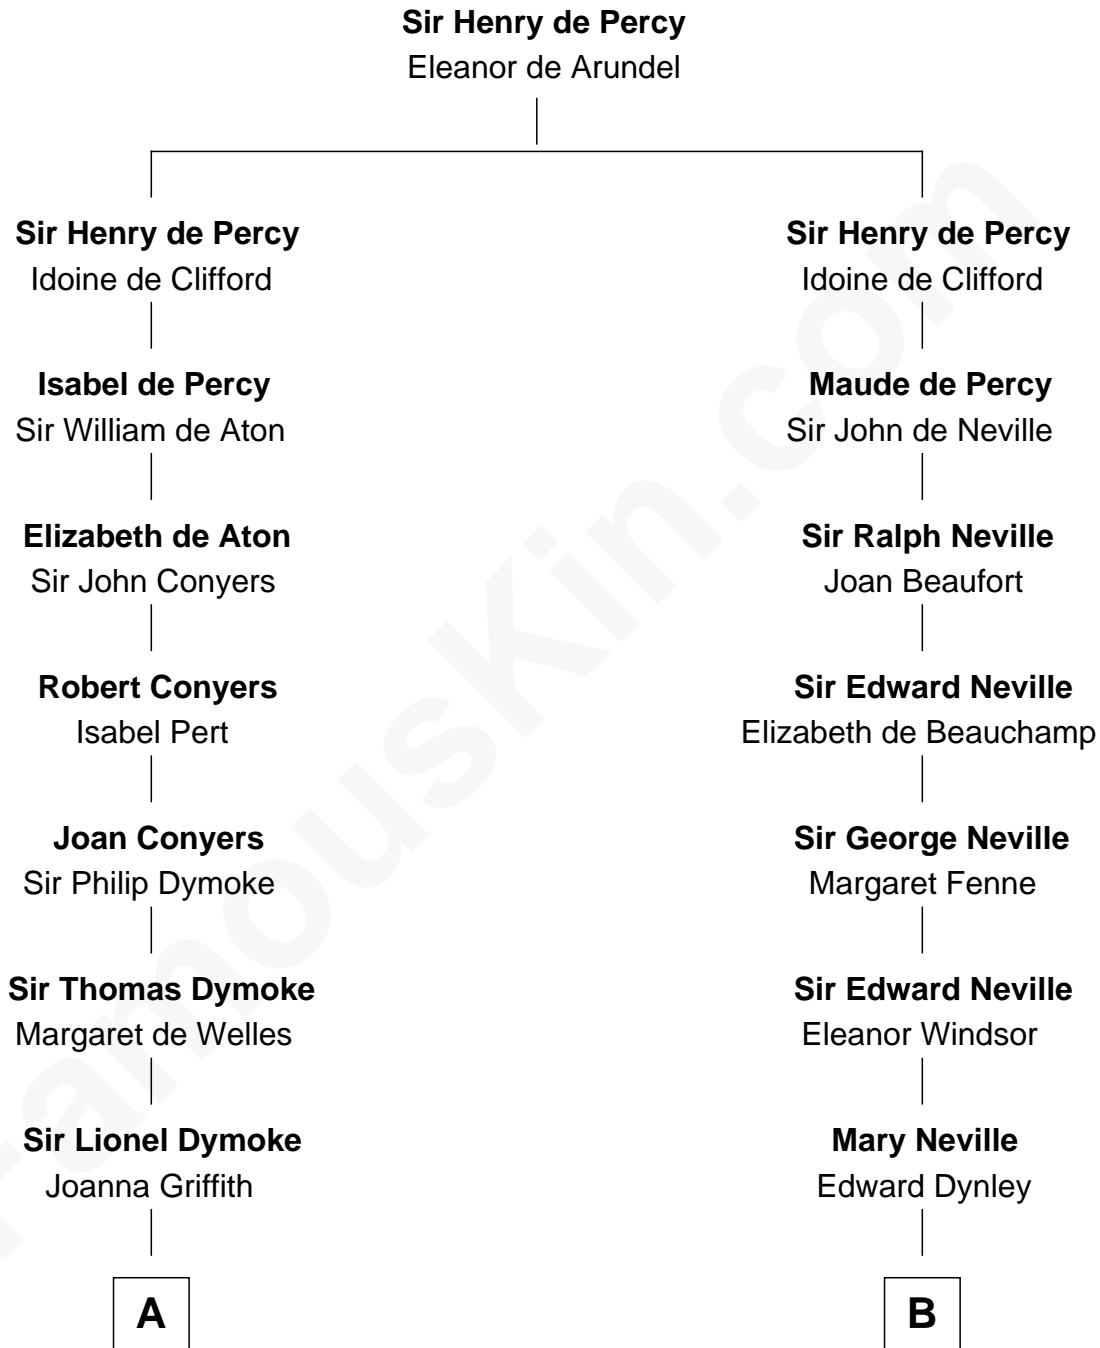

FamousKin.com
Relationship Chart of
Paget Brewster
TV Actress

16th cousin 5 times removed of

Lytton Strachey
Author and Co-Founder of Bloomsbury Group

C

Edward Larned Ryerson

Mary Pringle Mitchell

Donald Mitchell Ryerson

Isabelle McGenniss

Joan Ryerson

George Washington Wales Brewster

Galen Brewster

Hathaway Tew

Paget Brewster

TV Actress