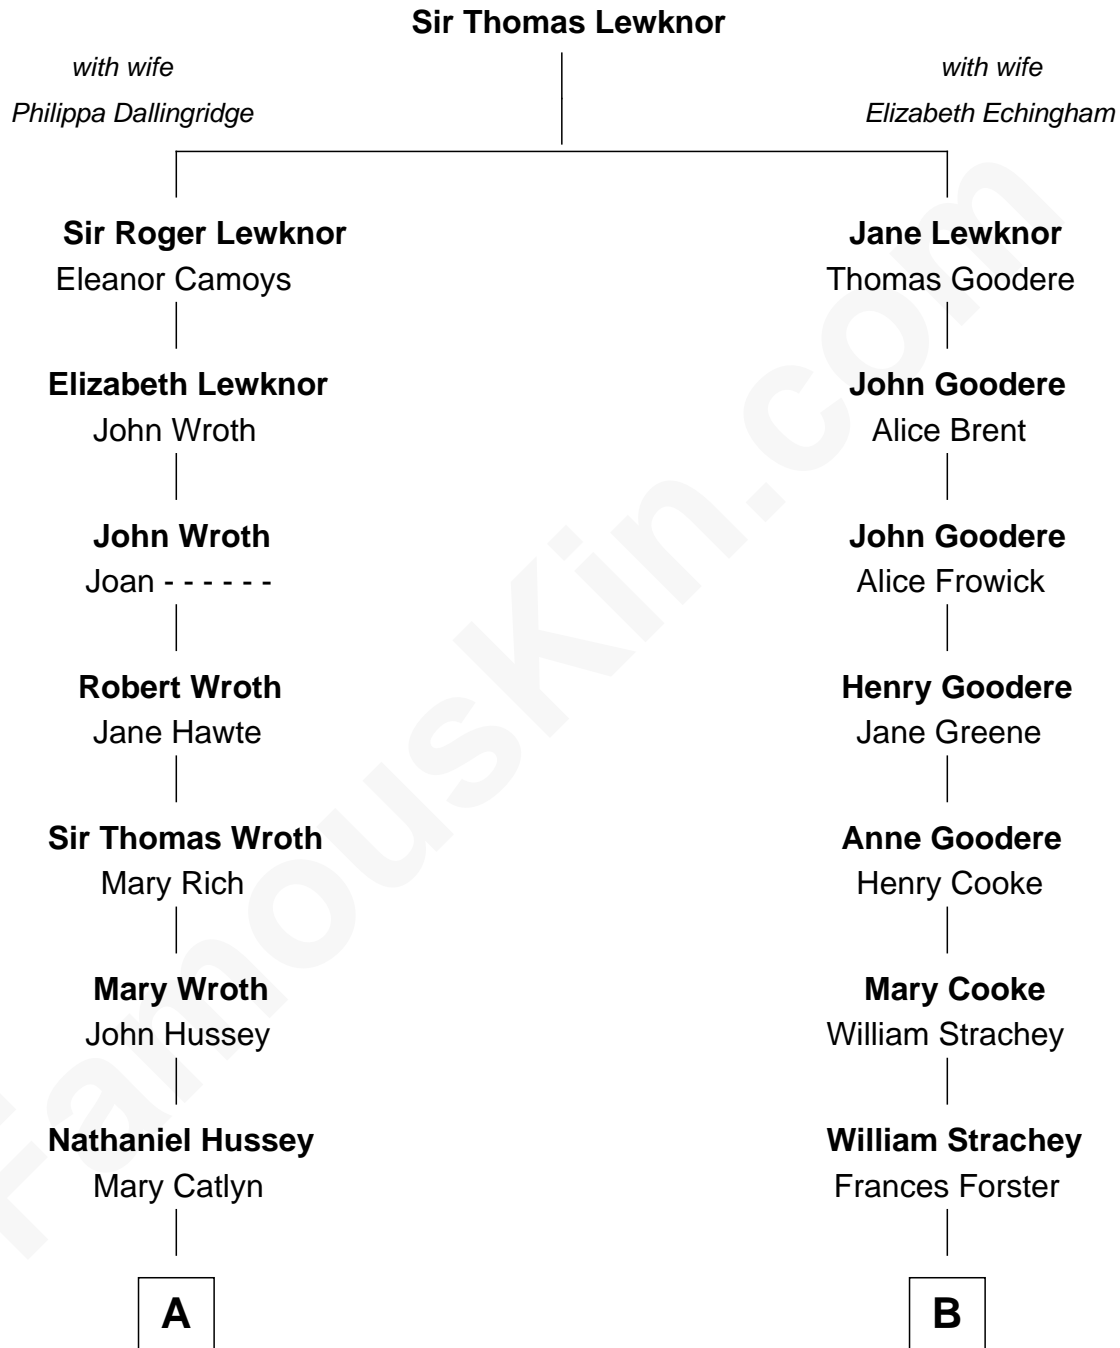

**FamousKin.com**  
**Relationship Chart of**  
**Paget Brewster**  
*TV Actress*

14th cousin 4 times removed of

**Lytton Strachey**  
*Author and Co-Founder of Bloomsbury Group*

**C**

—  
**Galen Brewster**

Hathaway Tew

—  
**Paget Brewster**

*TV Actress*

FamousKin.com