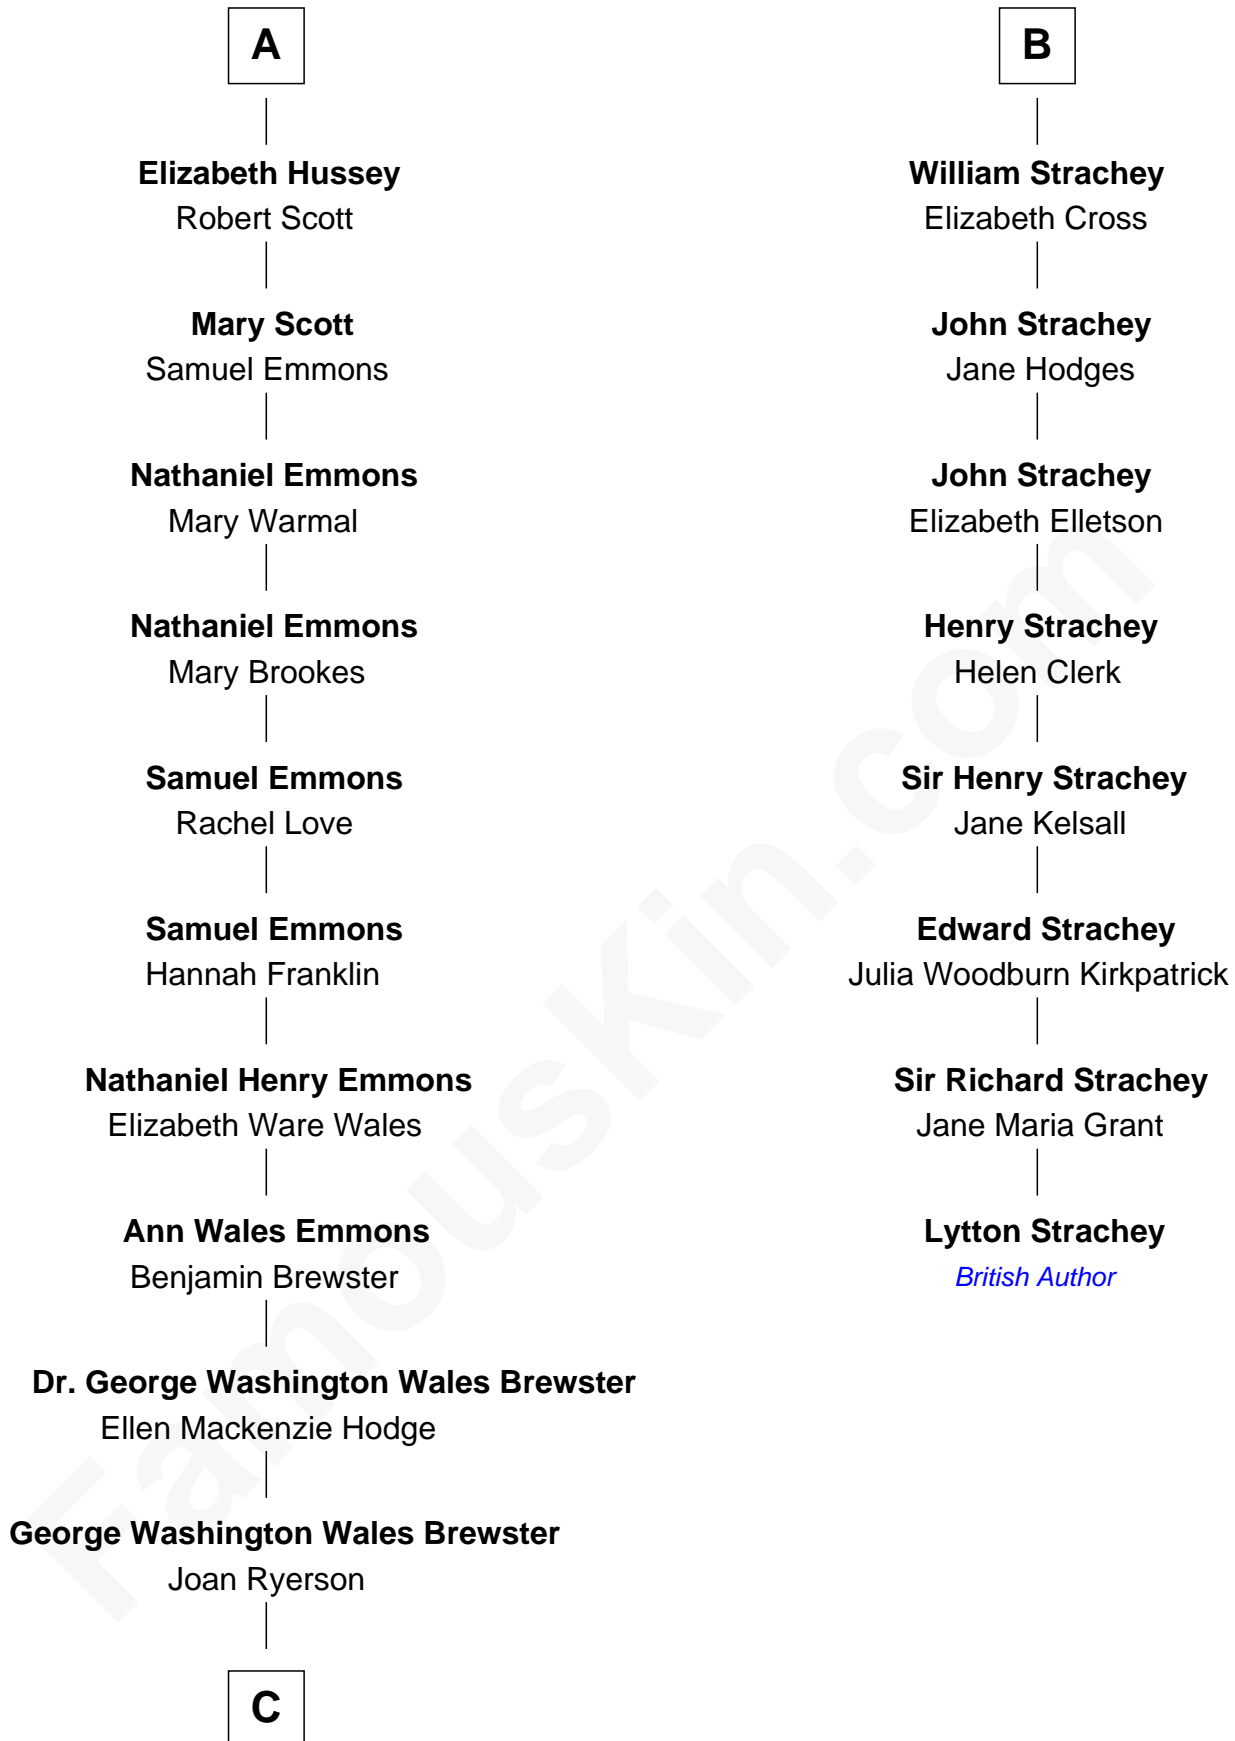

**FamousKin.com**  
**Relationship Chart of**  
**Paget Brewster**  
*TV Actress*

14th cousin 4 times removed of

**Lytton Strachey**  
*Author and Co-Founder of Bloomsbury Group*

**C**

—  
**Galen Brewster**

Hathaway Tew

—  
**Paget Brewster**

*TV Actress*

FamousKin.com