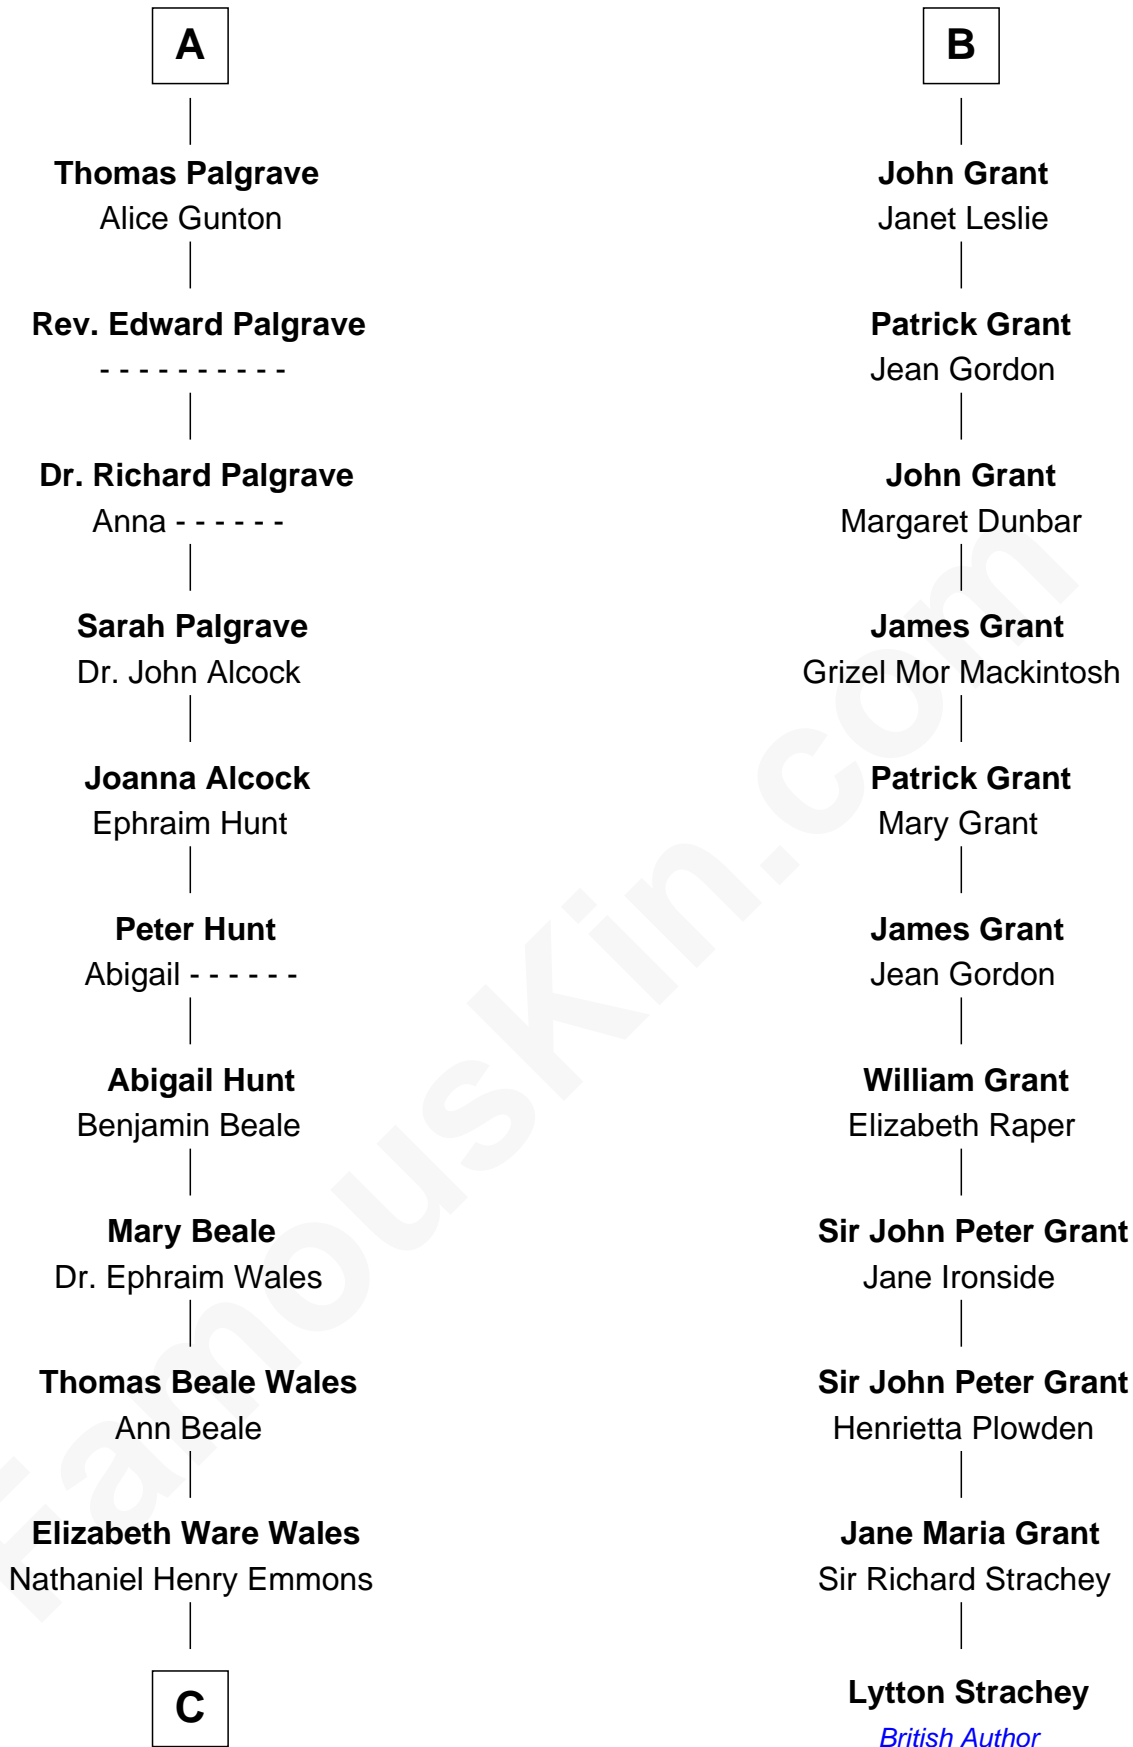

**FamousKin.com**  
**Relationship Chart of**  
**Paget Brewster**  
*TV Actress*

17th cousin 4 times removed of

**Lytton Strachey**  
*Author and Co-Founder of Bloomsbury Group*

**C**

**Ann Wales Emmons**

Benjamin Brewster

**Dr. George Washington Wales Brewster**

Ellen Mackenzie Hodge

**George Washington Wales Brewster**

Joan Ryerson

**Galen Brewster**

Hathaway Tew

**Paget Brewster**

*TV Actress*