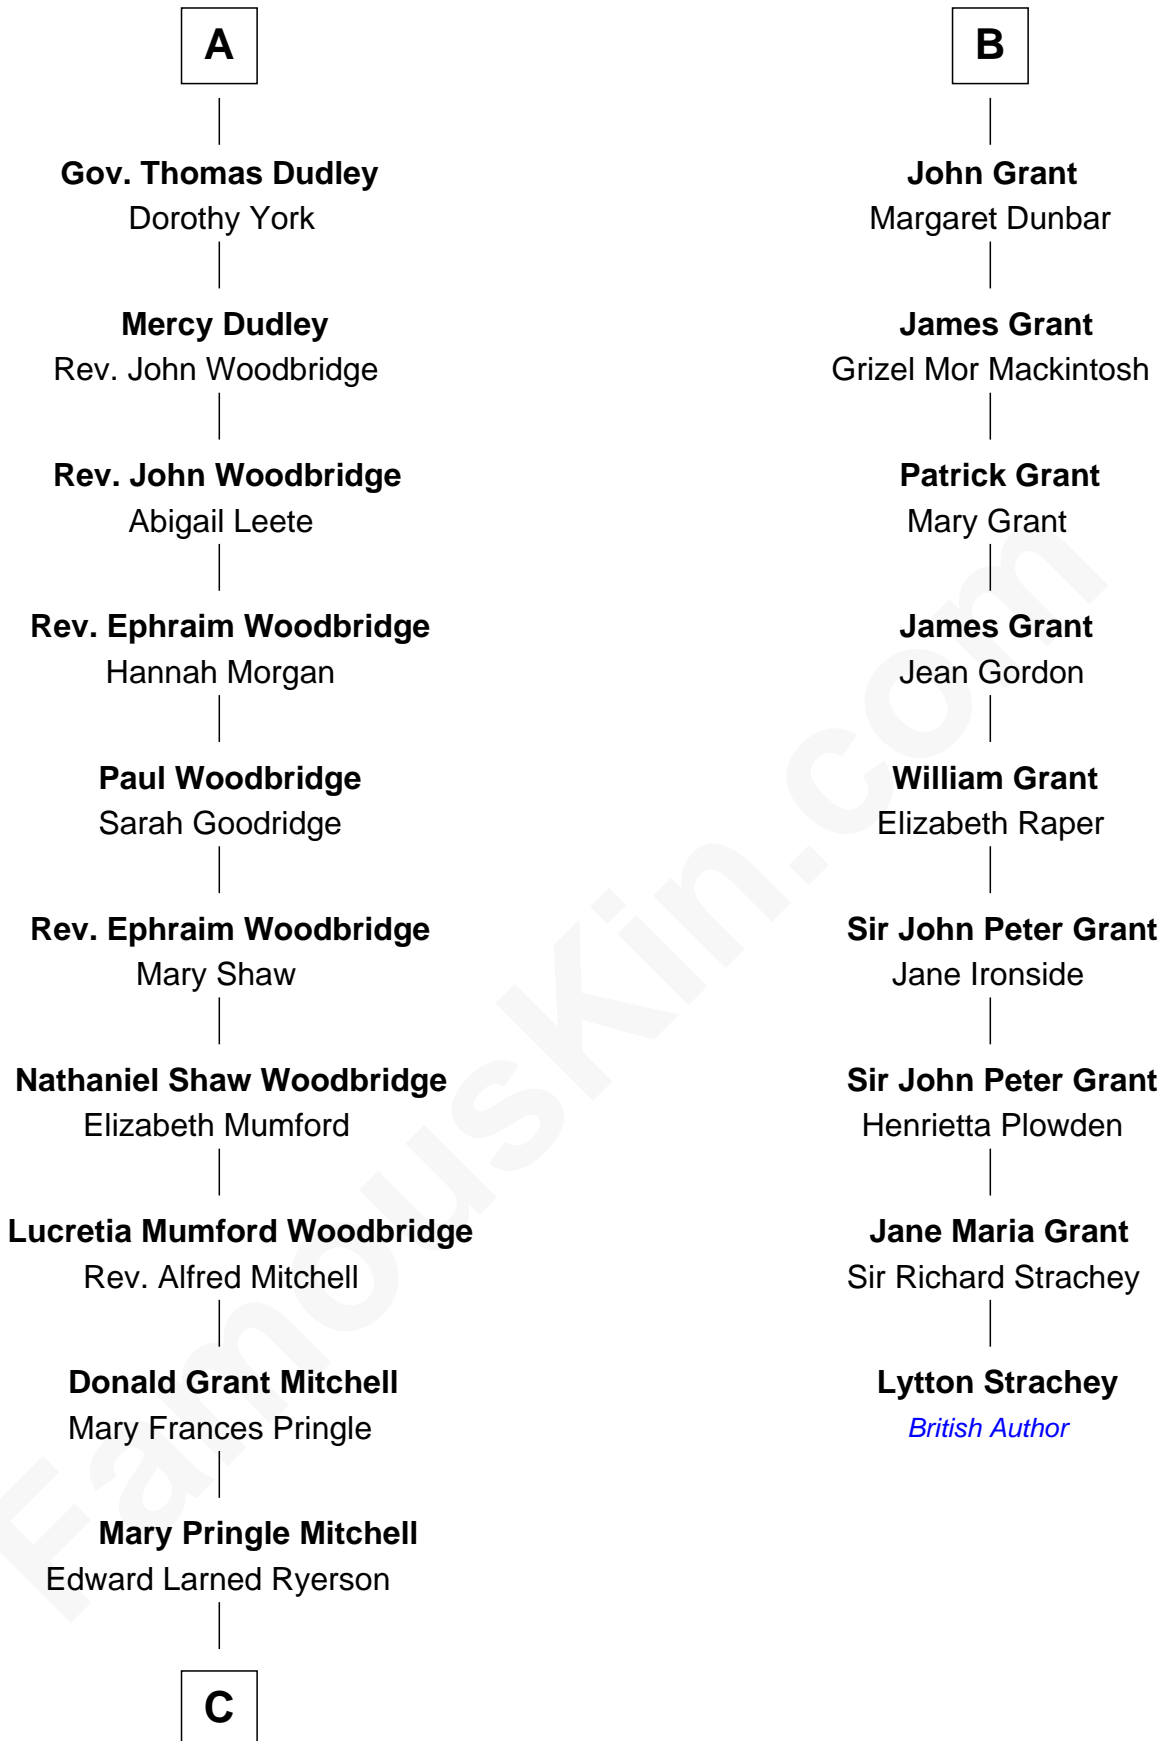

**FamousKin.com**  
**Relationship Chart of**  
**Paget Brewster**  
*TV Actress*

15th cousin 5 times removed of

**Lytton Strachey**  
*Author and Co-Founder of Bloomsbury Group*

**Sir Thomas de Holand**  
 Alice Fitzalan

**C**

—  
**Donald Mitchell Ryerson**

Isabelle McGenniss

—  
**Joan Ryerson**

George Washington Wales Brewster

—  
**Galen Brewster**

Hathaway Tew

—  
**Paget Brewster**

*TV Actress*

FamousKin.com