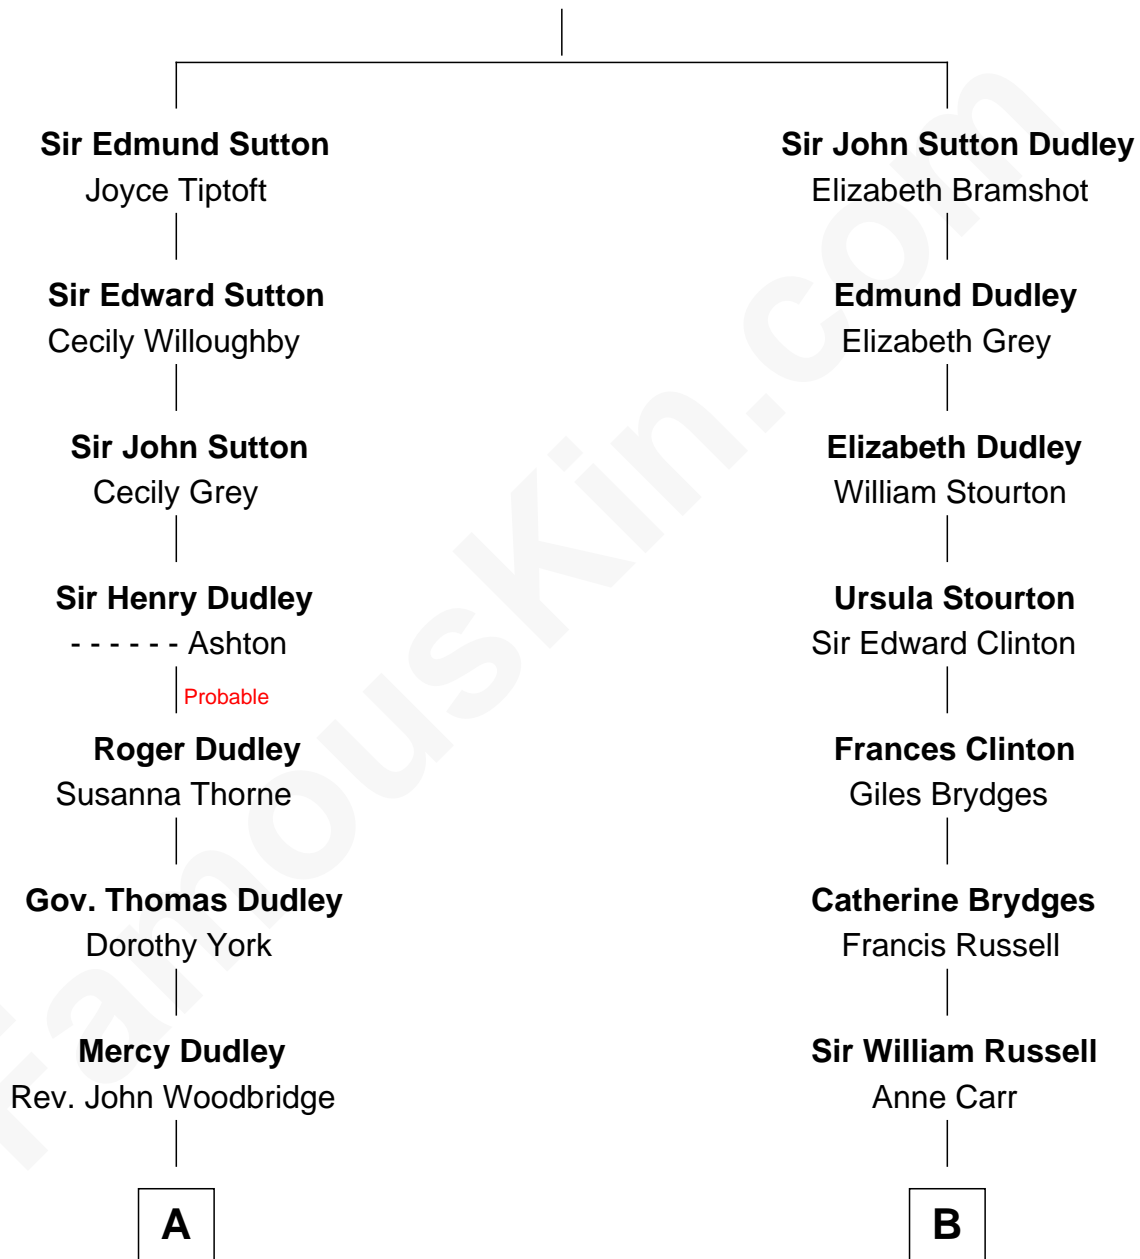

FamousKin.com Relationship Chart of

Paget Brewster
TV Actress

17th cousin 1 time removed of

Sarah Ferguson
Duchess of York

Sir John Sutton
Elizabeth Berkeley

C

Galen Brewster
Hathaway Tew

Paget Brewster
TV Actress

FamousKin.com