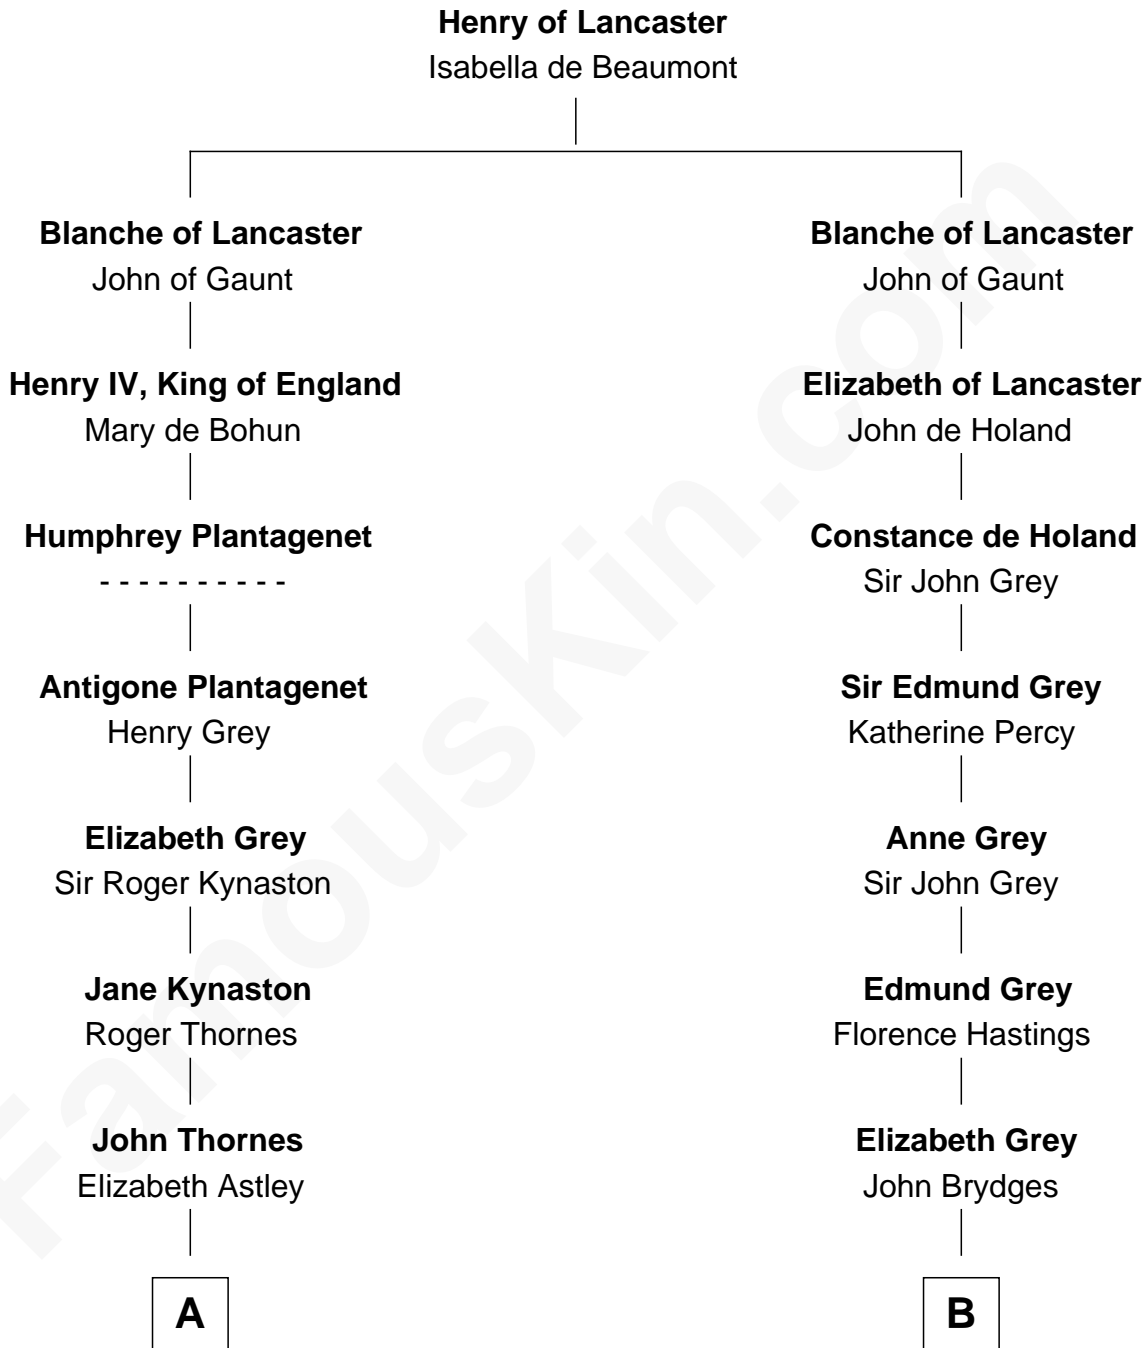

FamousKin.com Relationship Chart of

Paget Brewster

TV Actress

21st cousin of

Sarah Ferguson

Duchess of York

C

Susan Savage Wilson

John Ledyard Hodge

Ellen Mackenzie Hodge

Dr. George Washington Wales Brewster

George Washington Wales Brewster

Joan Ryerson

Galen Brewster

Hathaway Tew

Paget Brewster

TV Actress

D

Louisa Jane Hamilton

William Henry Walter Montagu-Douglas-Scott

Herbert Andrew Montagu-Douglas-Scott

Marie Josephine Edwards

Marian Louisa Montagu-Douglas-Scott

Andrew Henry Ferguson