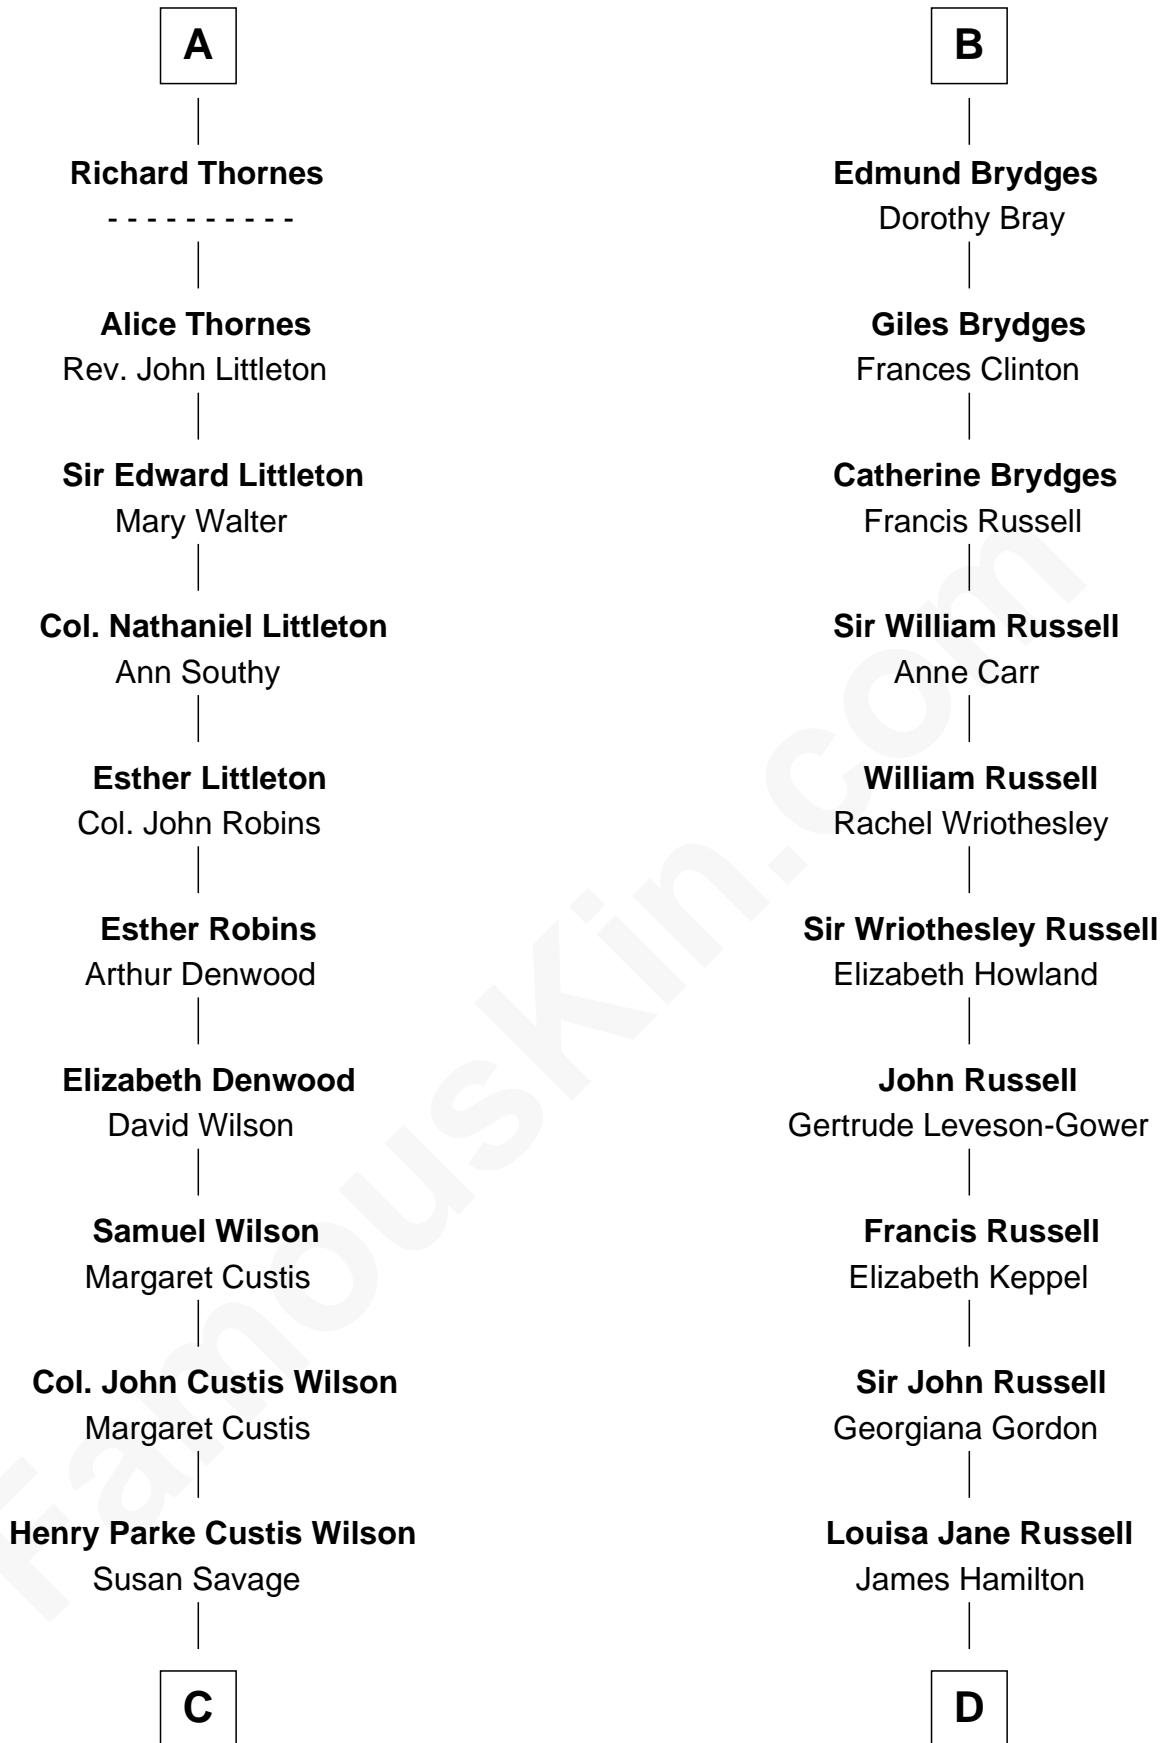

FamousKin.com Relationship Chart of

Paget Brewster

TV Actress

21st cousin of

Sarah Ferguson

Duchess of York

C

Susan Savage Wilson

John Ledyard Hodge

Ellen Mackenzie Hodge

Dr. George Washington Wales Brewster

George Washington Wales Brewster

Joan Ryerson

Galen Brewster

Hathaway Tew

Paget Brewster

TV Actress

D

Louisa Jane Hamilton

William Henry Walter Montagu-Douglas-Scott

Herbert Andrew Montagu-Douglas-Scott

Marie Josephine Edwards

Marian Louisa Montagu-Douglas-Scott

Andrew Henry Ferguson