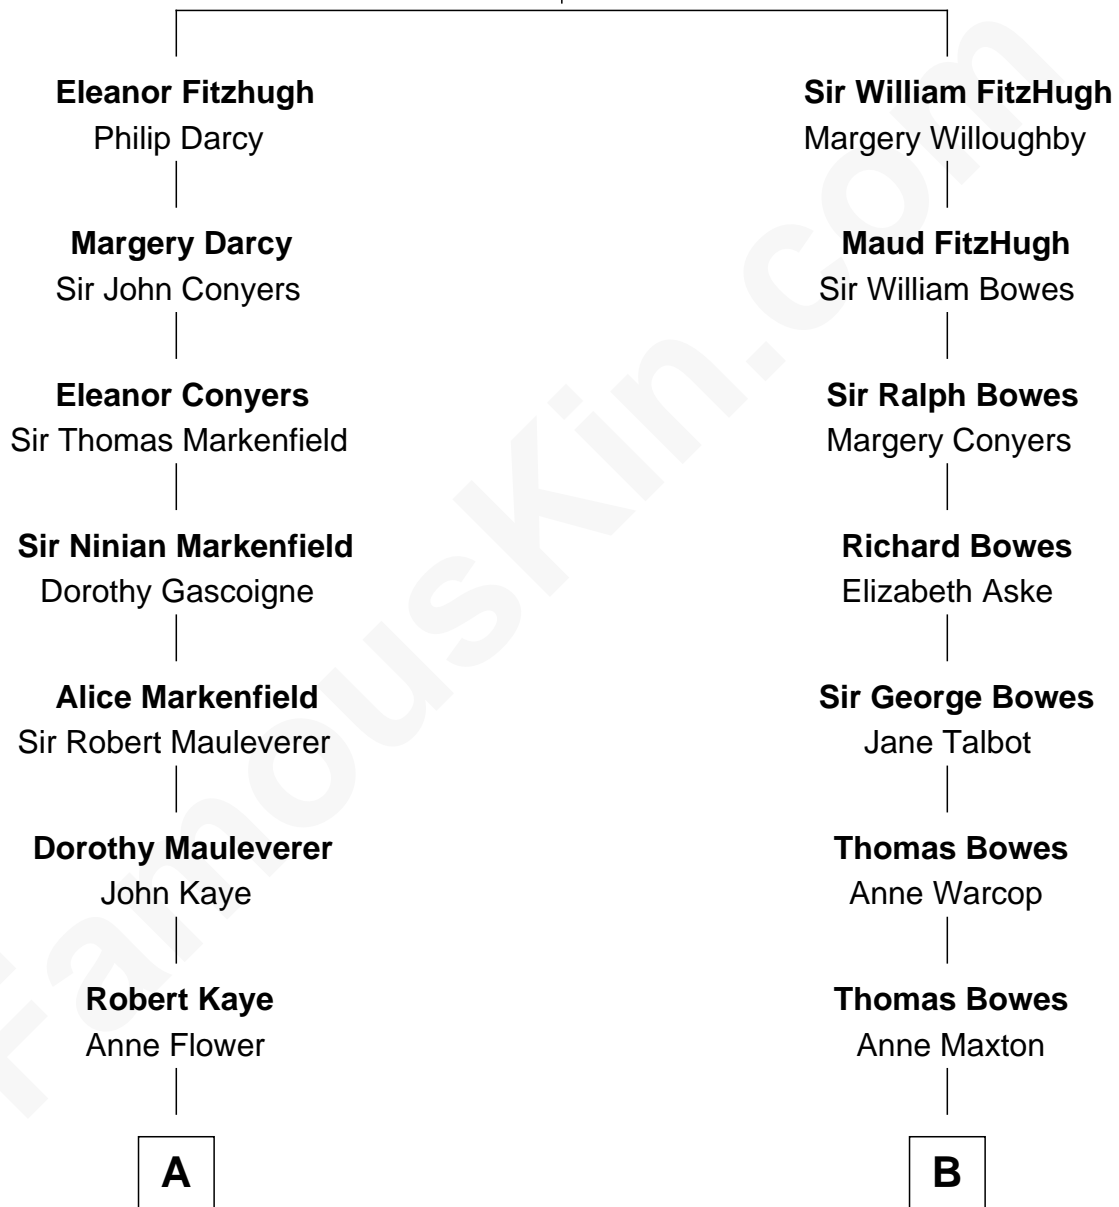

FamousKin.com Relationship Chart of

Paget Brewster

TV Actress

18th cousin 3 times removed of

Sarah Ferguson

Duchess of York

Henry FitzHugh

Elizabeth Grey

C

Mary Pringle Mitchell
Edward Larned Ryerson

Donald Mitchell Ryerson
Isabelle McGenniss

Joan Ryerson
George Washington Wales Brewster

Galen Brewster
Hathaway Tew

Paget Brewster
TV Actress

D

Ronald Ivor Ferguson
Susan Mary Wright

Sarah Ferguson
Duchess of York