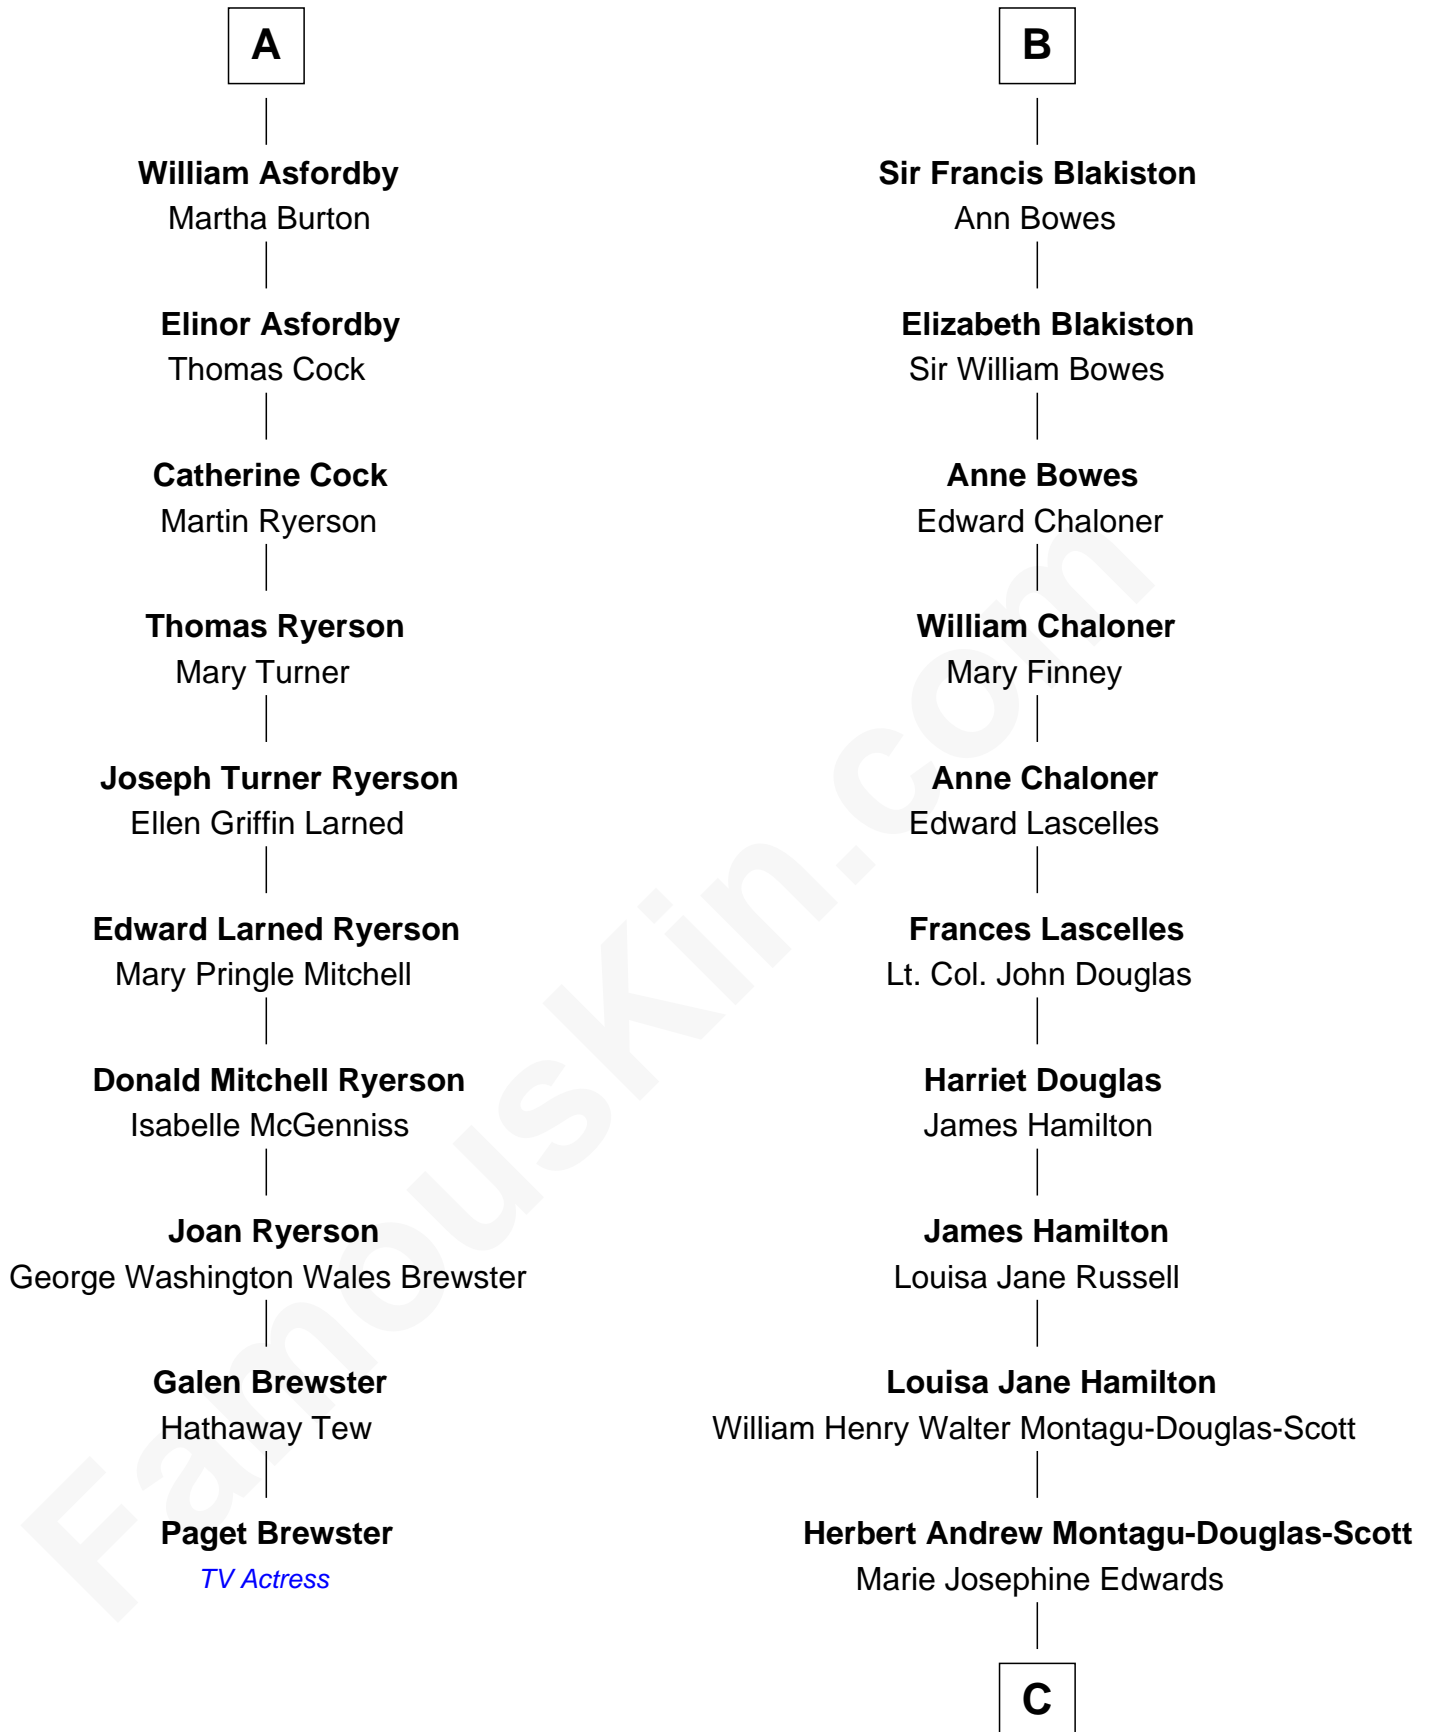

FamousKin.com Relationship Chart of

Paget Brewster
TV Actress

16th cousin 3 times removed of

Sarah Ferguson
Duchess of York

Sir Lionel de Welles
Joan de Waterton

Margaret de Welles
Sir Thomas Dymoke

Sir Lionel Dymoke
Joanna Griffith

Alice Dymoke
Sir William Skipwith

John Skipwith
Eleanor Kingston

Mary Skipwith
John Newcomen

Eleanor Newcomen
William Asfordby

John Asfordby
Alice Wolley

A

Cecily de Welles
Sir Robert Willoughby

Sir Christopher Willoughby
Margaret Jenney

Elizabeth Willoughby
Sir William Eure

Sir Ralph Eure
Margery Bowes

Frances Eure
Robert Lambton

Jane Lambton
Sir William Blakiston

Sir Ralph Blakiston
Margaret Fenwick

B

C

—
Marian Louisa Montagu-Douglas-Scott

Andrew Henry Ferguson

—
Ronald Ivor Ferguson

Susan Mary Wright

—
Sarah Ferguson

Duchess of York

FamousKin.com