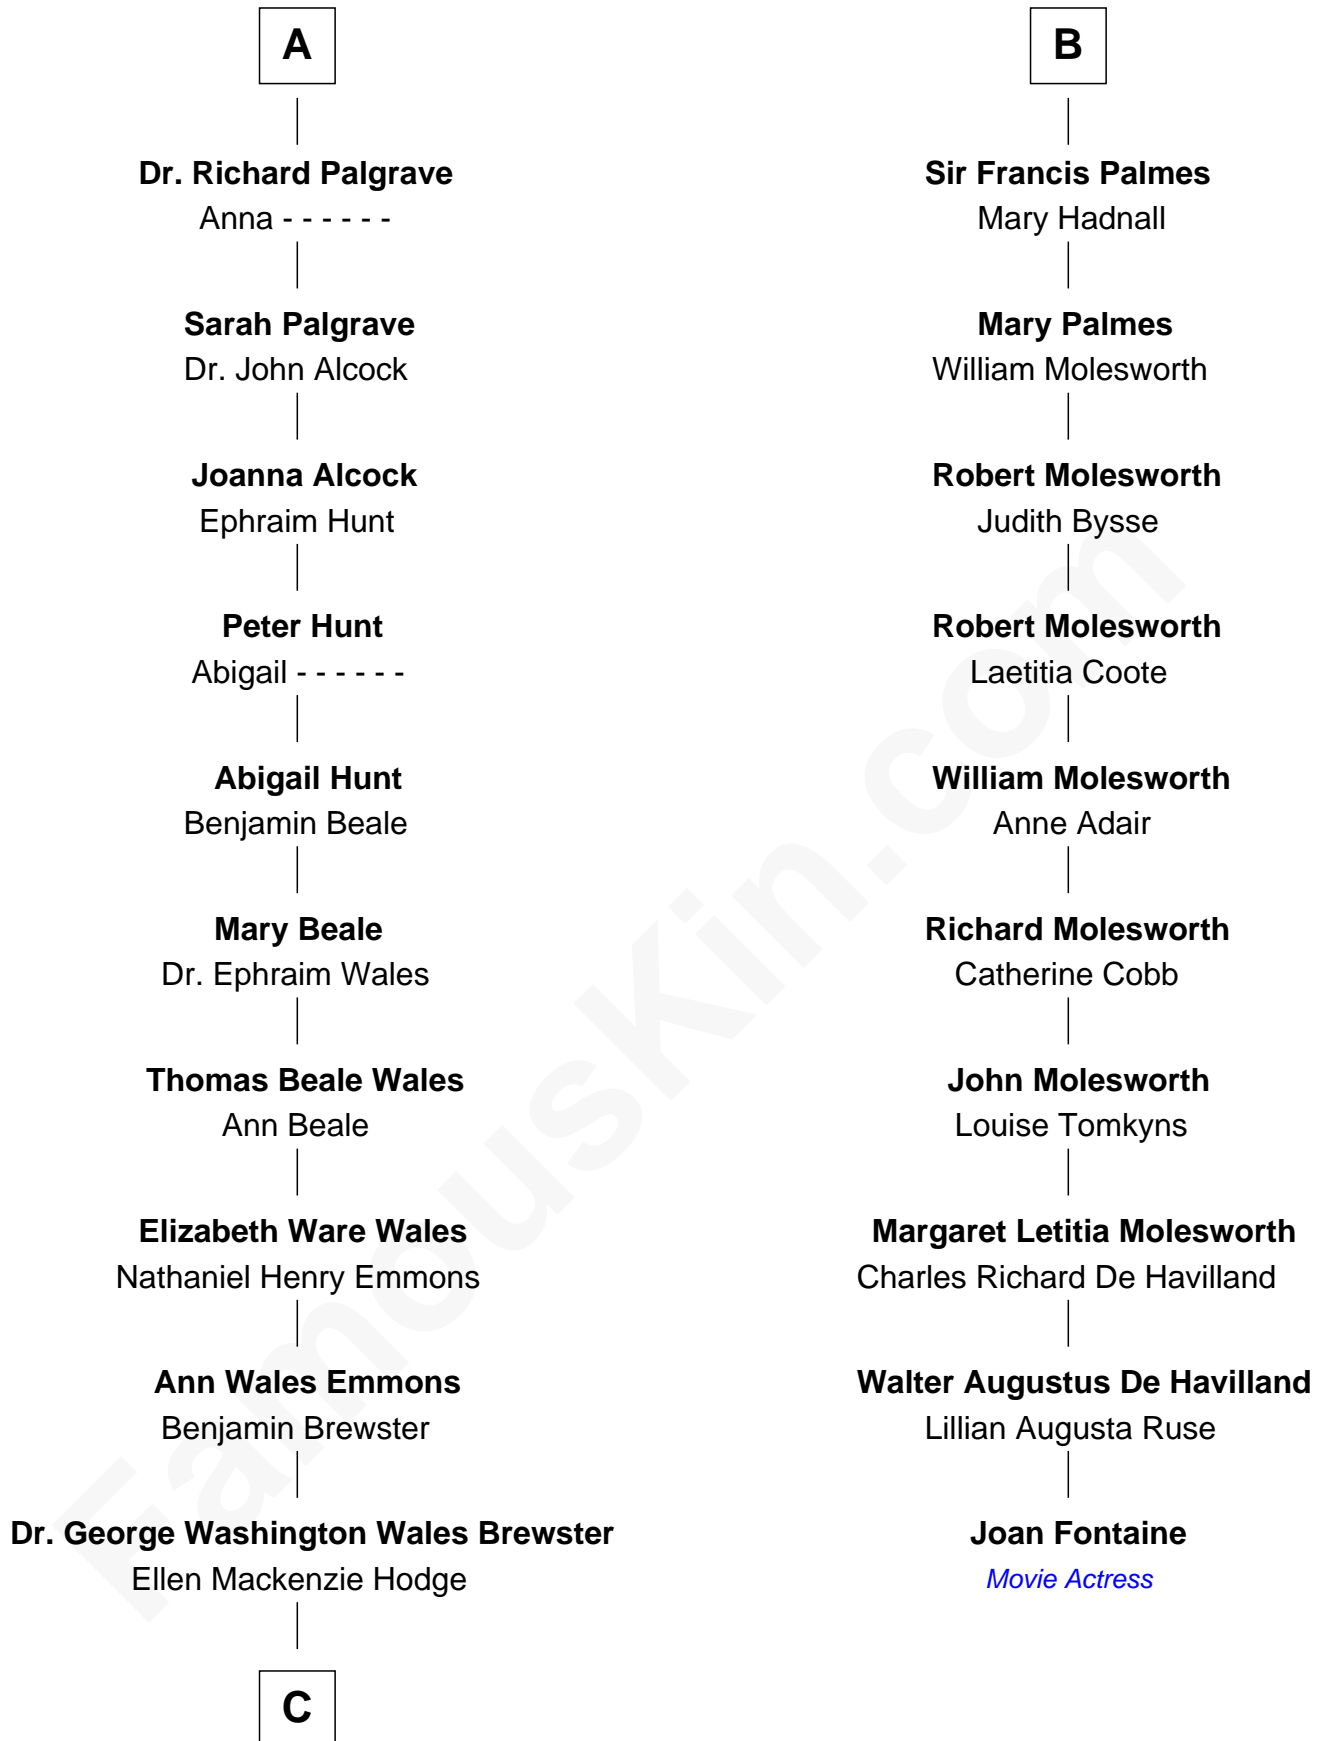

FamousKin.com Relationship Chart of

Paget Brewster

TV Actress

16th cousin 3 times removed of

Joan Fontaine

Movie Actress

Sir Richard Fitzalan

Elizabeth de Bohun

C

George Washington Wales Brewster

Joan Ryerson

Galen Brewster

Hathaway Tew

Paget Brewster

TV Actress

FamousKin.com