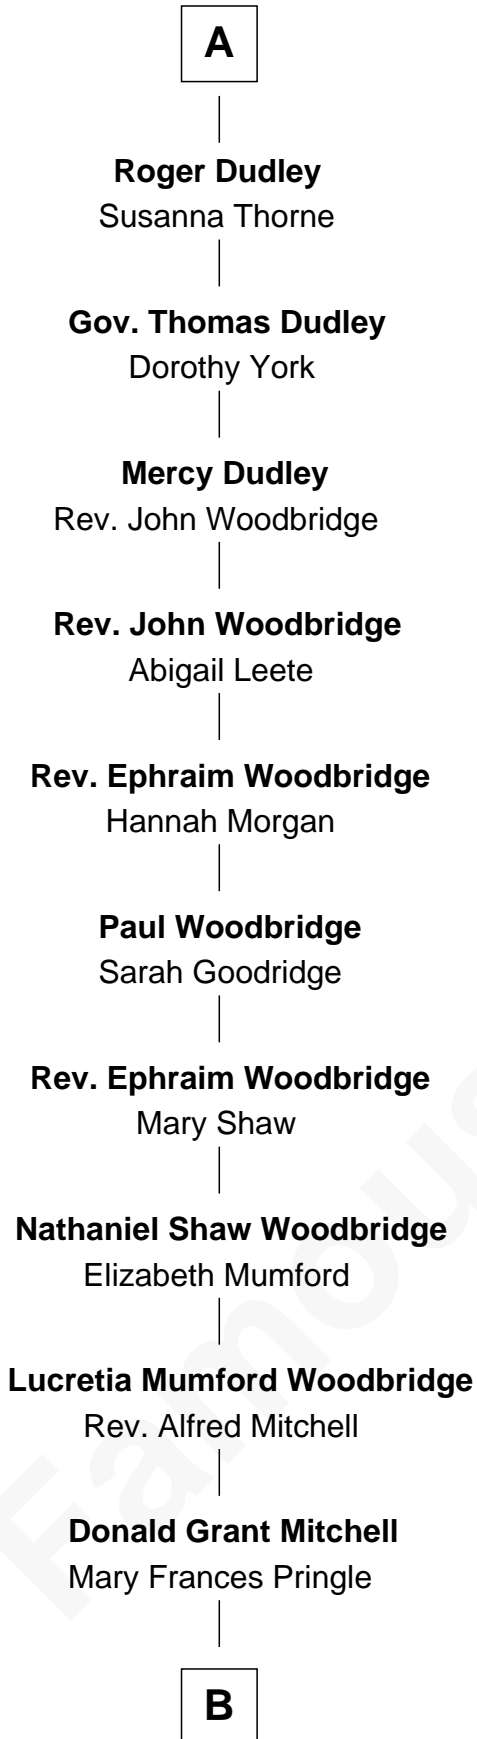

FamousKin.com
Relationship Chart of
Paget Brewster
TV Actress

4th cousin 17 times removed of
King Ferdinand II of Aragon
1st King of a united Spain

B

—
Mary Pringle Mitchell
Edward Larned Ryerson

—
Donald Mitchell Ryerson
Isabelle McGenniss

—
Joan Ryerson
George Washington Wales Brewster

—
Galen Brewster
Hathaway Tew

—
Paget Brewster
TV Actress

FamousKin.com