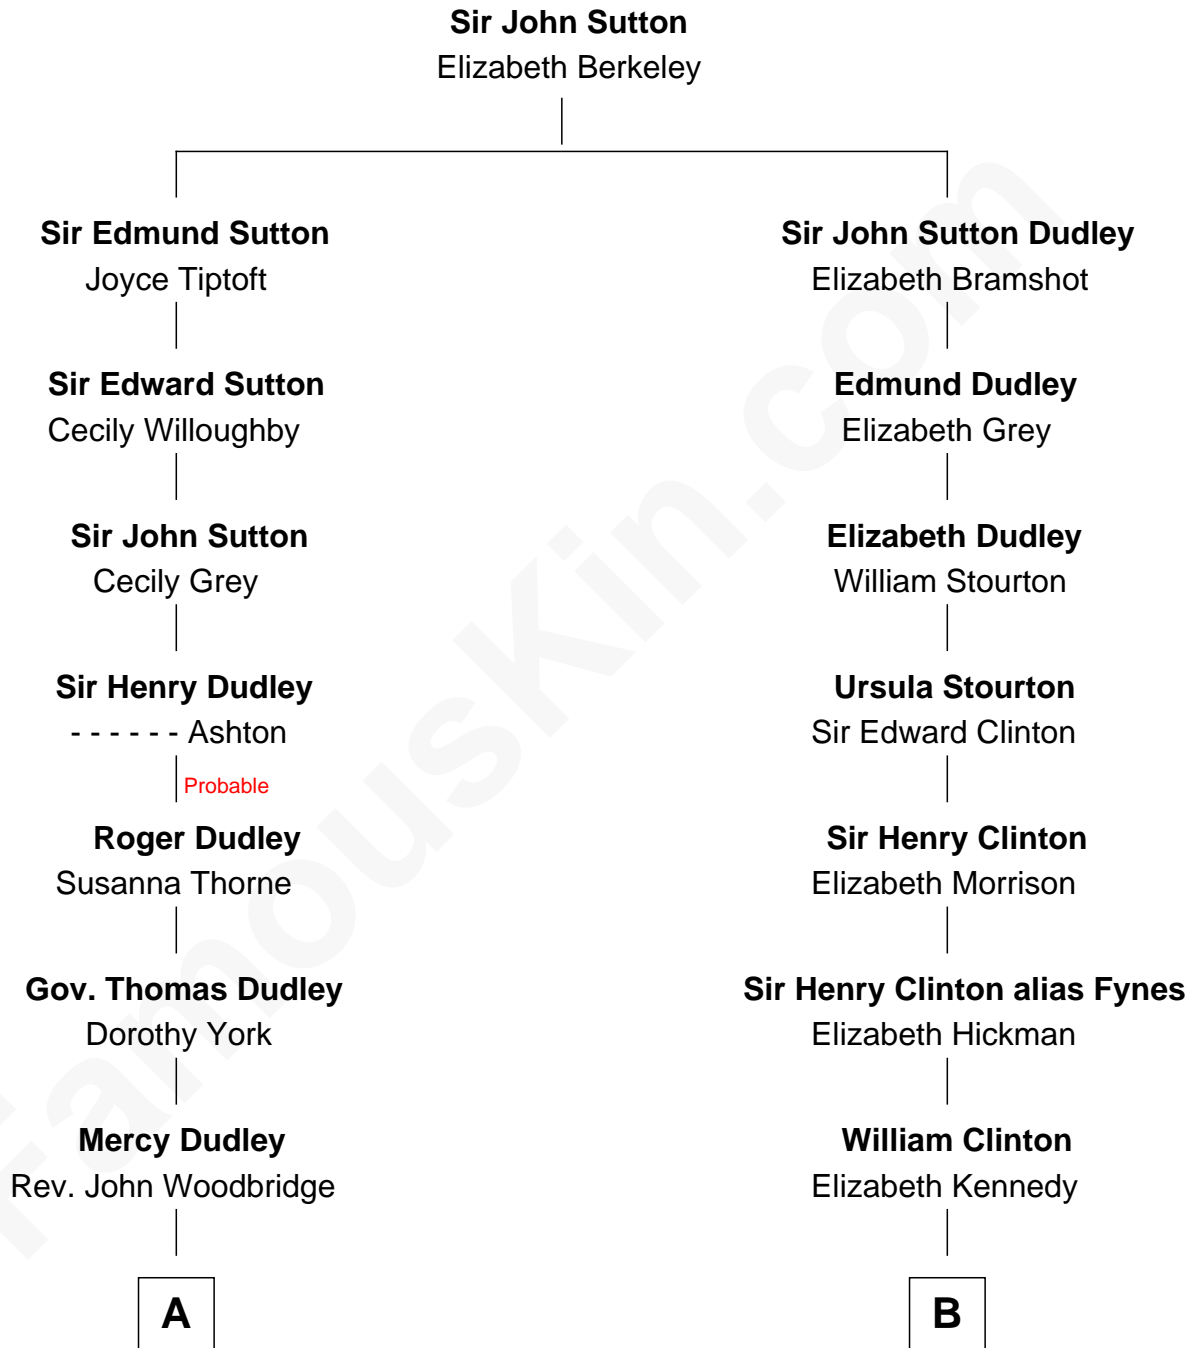

FamousKin.com Relationship Chart of

Paget Brewster

TV Actress

9th cousin 9 times removed of

George Clinton

4th U.S. Vice President

C

—
Galen Brewster
Hathaway Tew

—
Paget Brewster
TV Actress

FamousKin.com