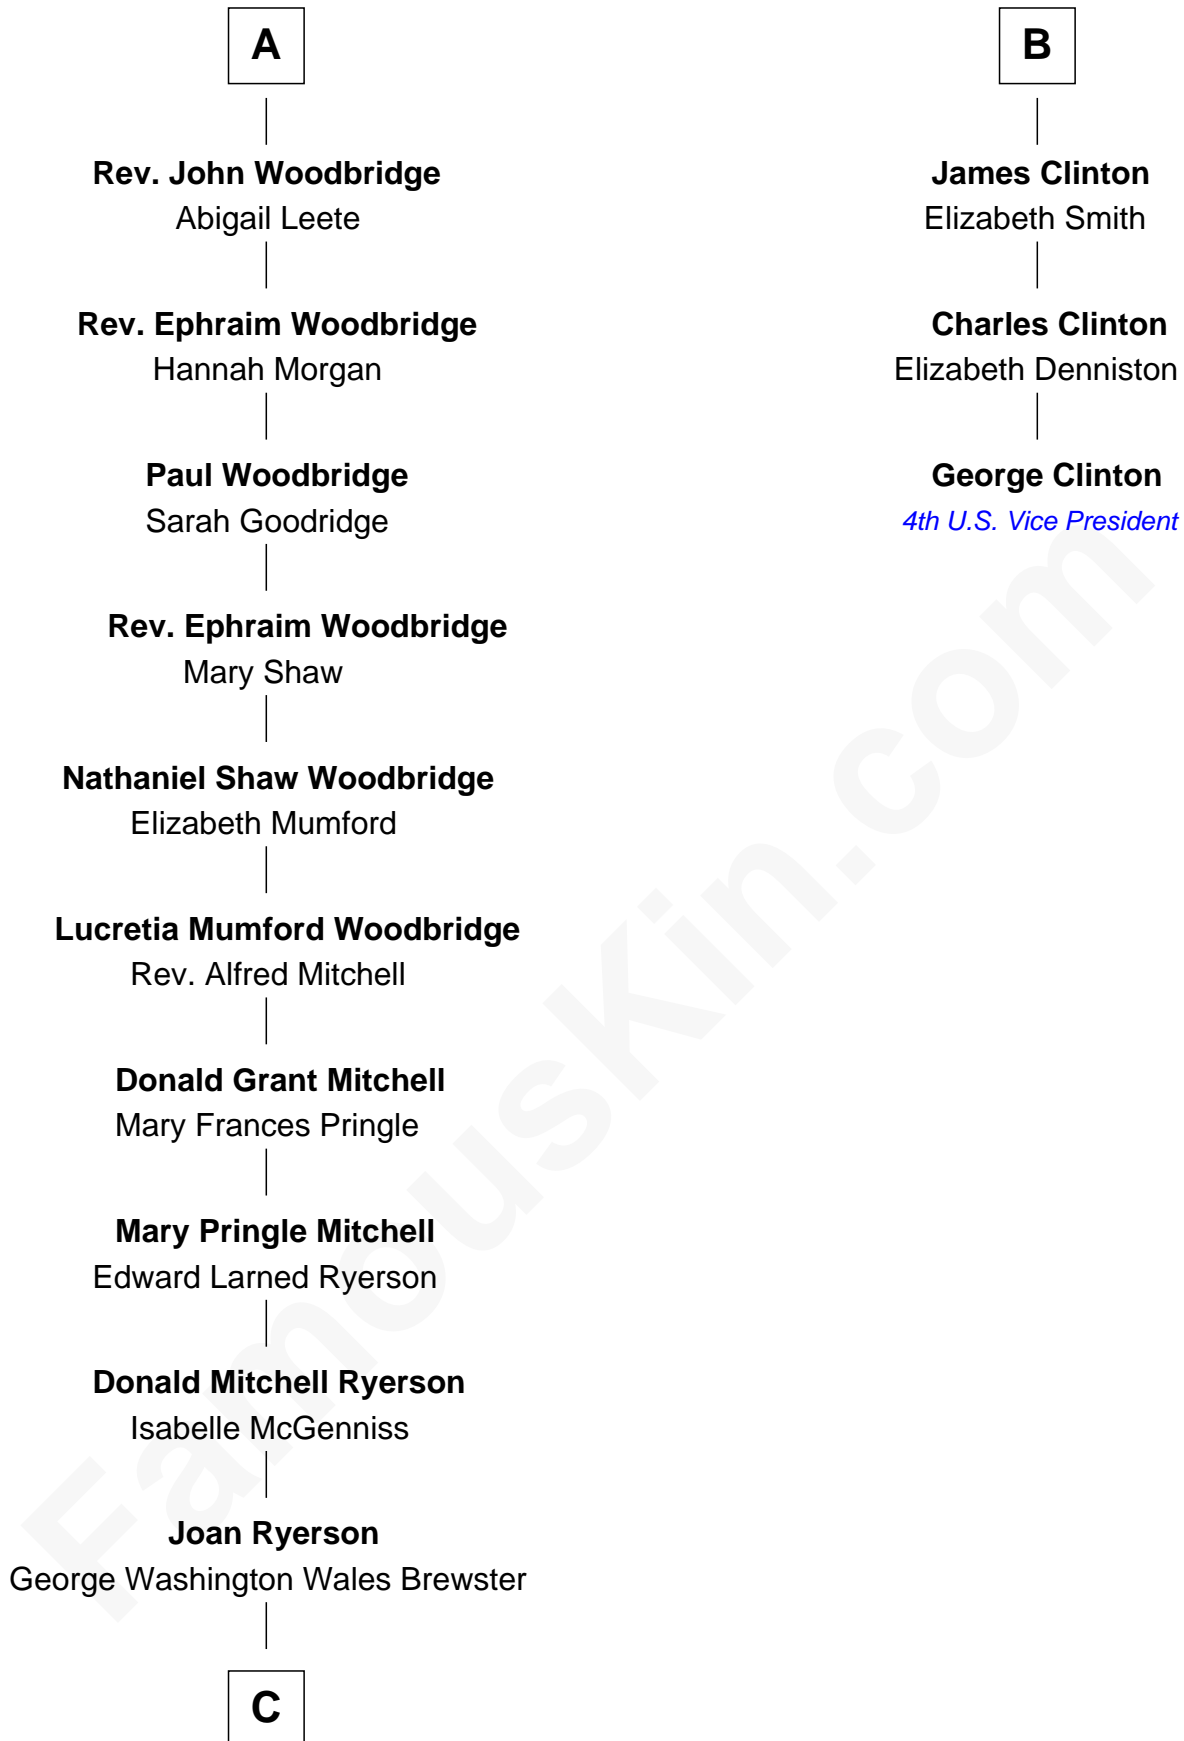

FamousKin.com Relationship Chart of

Paget Brewster

TV Actress

9th cousin 9 times removed of

George Clinton

4th U.S. Vice President

C

—
Galen Brewster
Hathaway Tew

—
Paget Brewster
TV Actress

FamousKin.com