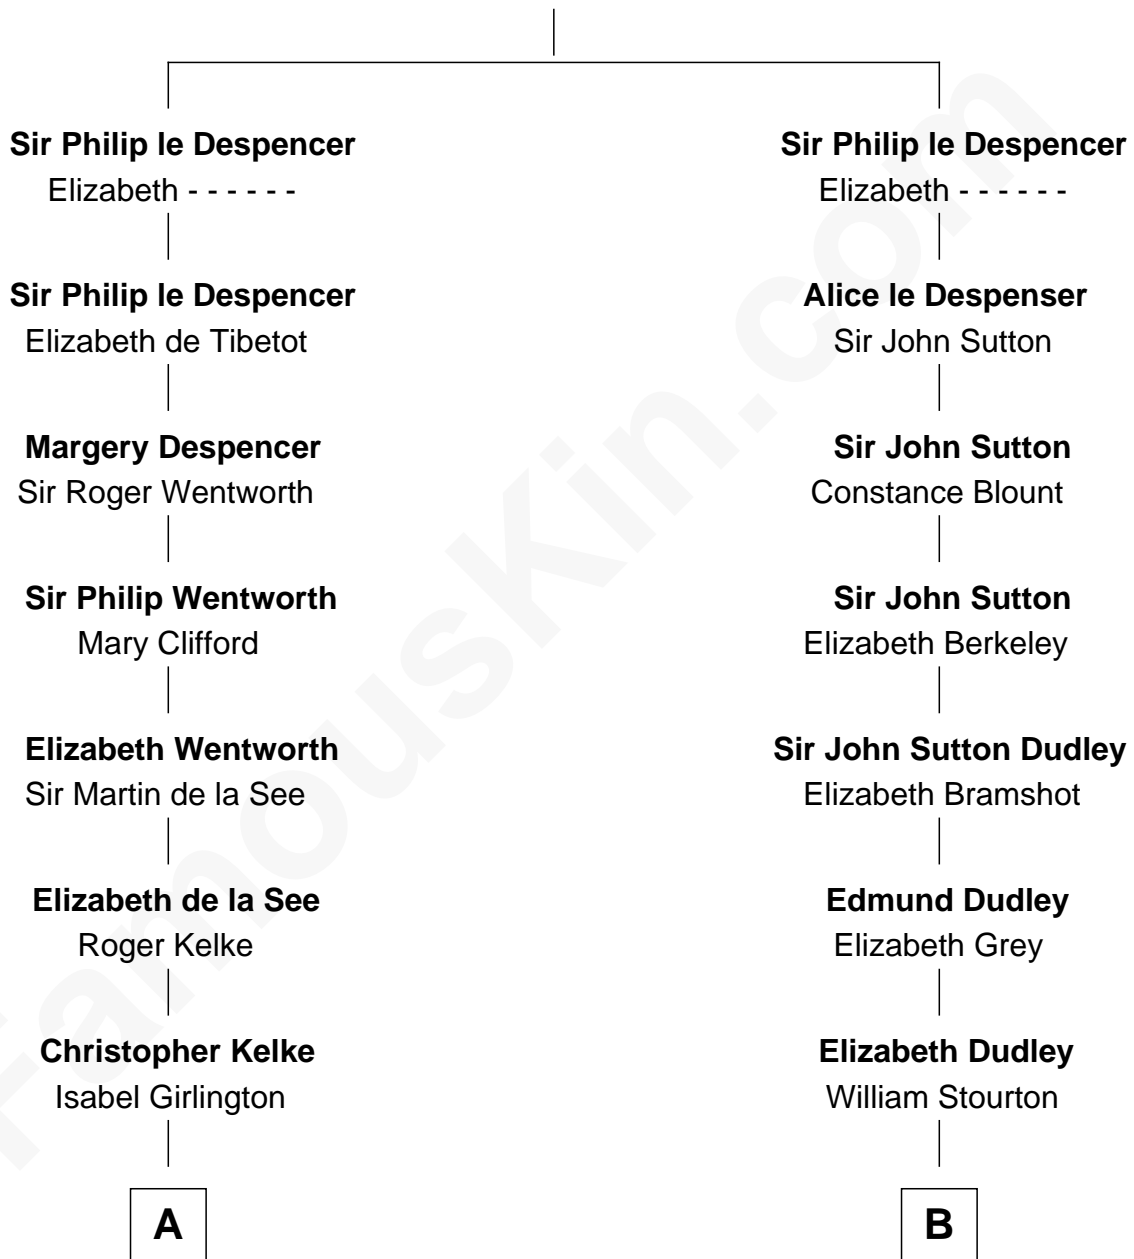

**FamousKin.com**  
**Relationship Chart of**  
**Paget Brewster**  
*TV Actress*

13th cousin 8 times removed of  
**George Clinton**  
*4th U.S. Vice President*

**Sir Philip le Despencer**  
 Joan de Cobham

**C**

Edward Larned Ryerson

Mary Pringle Mitchell

Donald Mitchell Ryerson

Isabelle McGenniss

Joan Ryerson

George Washington Wales Brewster

Galen Brewster

Hathaway Tew

Paget Brewster

*TV Actress*