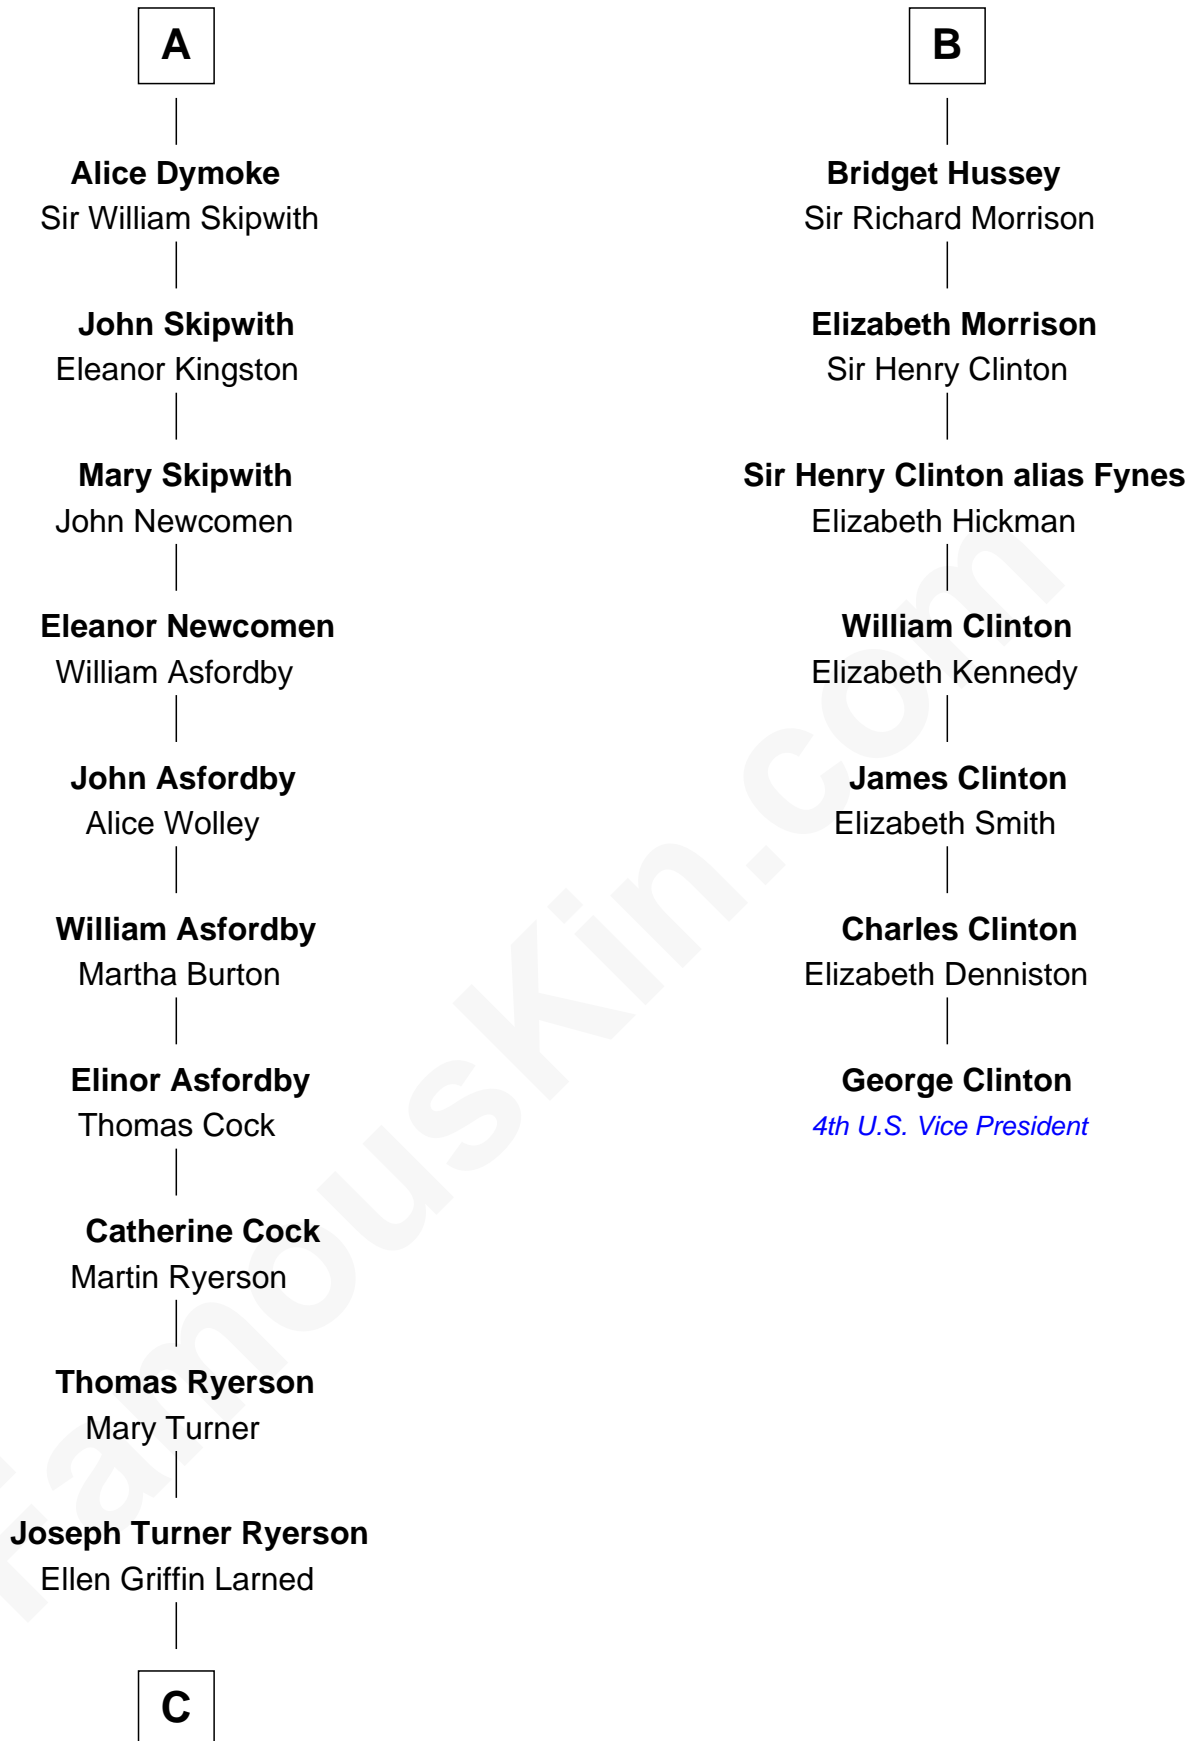

# FamousKin.com Relationship Chart of

**Paget Brewster**

*TV Actress*

13th cousin 8 times removed of

**George Clinton**

*4th U.S. Vice President*

**Sir Henry de Percy**

Eleanor de Arundel

Sir Edmund Grey

**George Grey**

Catherine Herbert

**Anne Grey**

Sir John Hussey

**B**

**C**

Edward Larned Ryerson