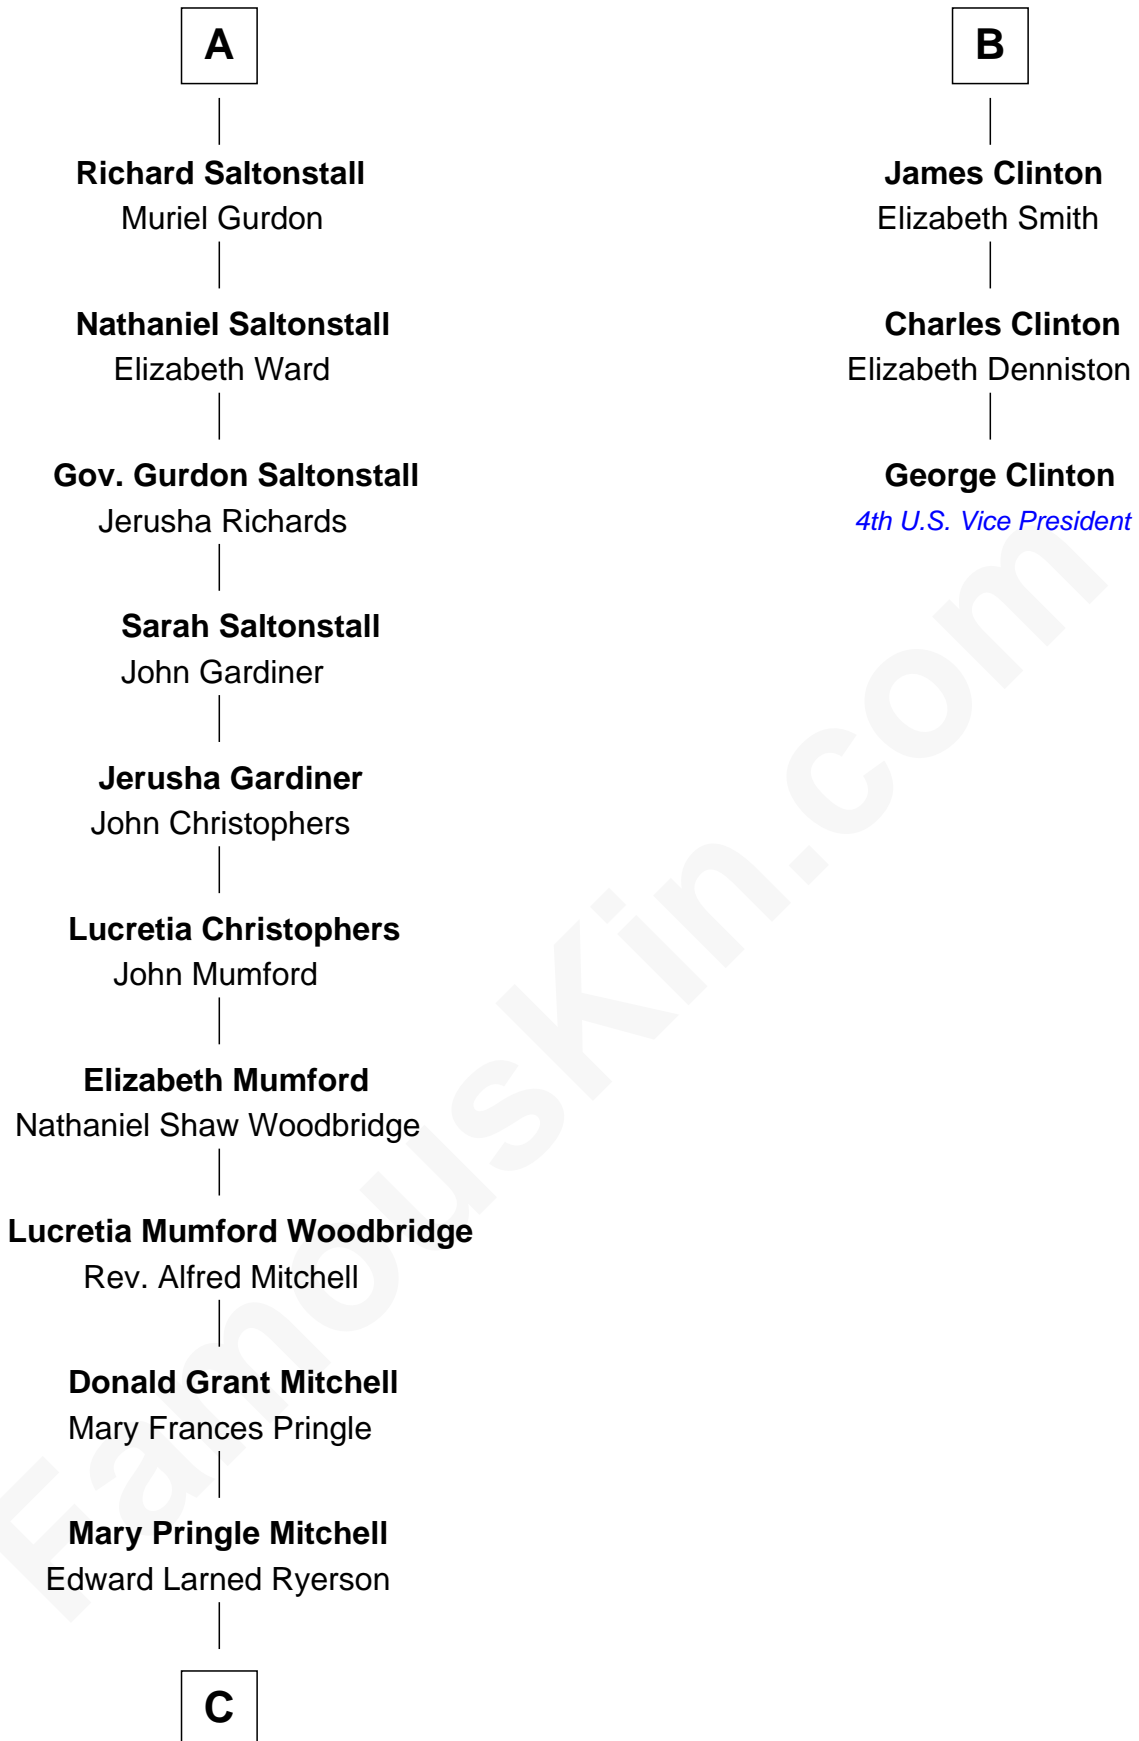

FamousKin.com Relationship Chart of

Paget Brewster

TV Actress

9th cousin 11 times removed of

George Clinton

4th U.S. Vice President

Sir Henry Percy

Eleanor Neville

C

—
Donald Mitchell Ryerson

Isabelle McGenniss

—
Joan Ryerson

George Washington Wales Brewster

—
Galen Brewster

Hathaway Tew

—
Paget Brewster