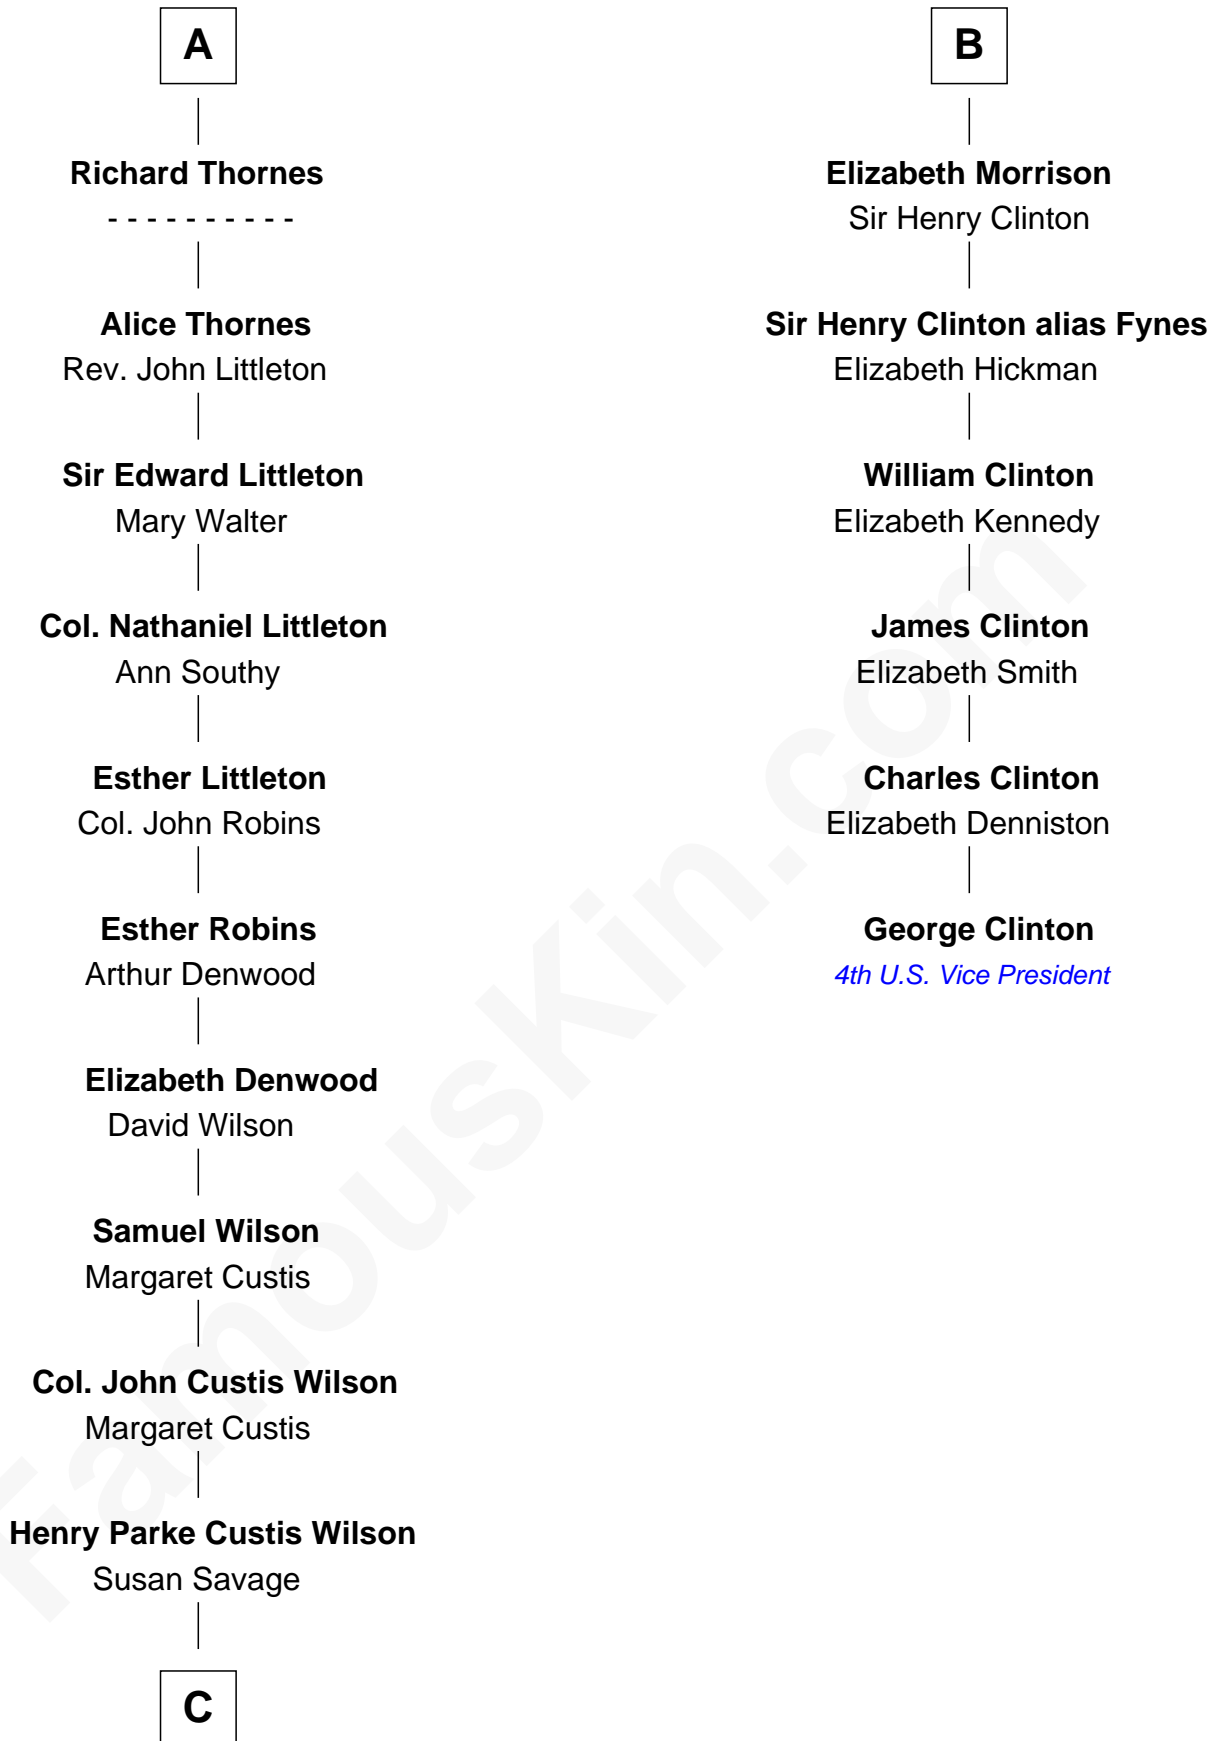

# FamousKin.com Relationship Chart of

**Paget Brewster**

*TV Actress*

12th cousin 9 times removed of

**George Clinton**

*4th U.S. Vice President*

**Edward III, King of England**

Philippa of Hainault

**C**

—  
**Susan Savage Wilson**

John Ledyard Hodge

—  
**Ellen Mackenzie Hodge**

Dr. George Washington Wales Brewster

—  
**George Washington Wales Brewster**

Joan Ryerson

—  
**Galen Brewster**

Hathaway Tew

—  
**Paget Brewster**

*TV Actress*