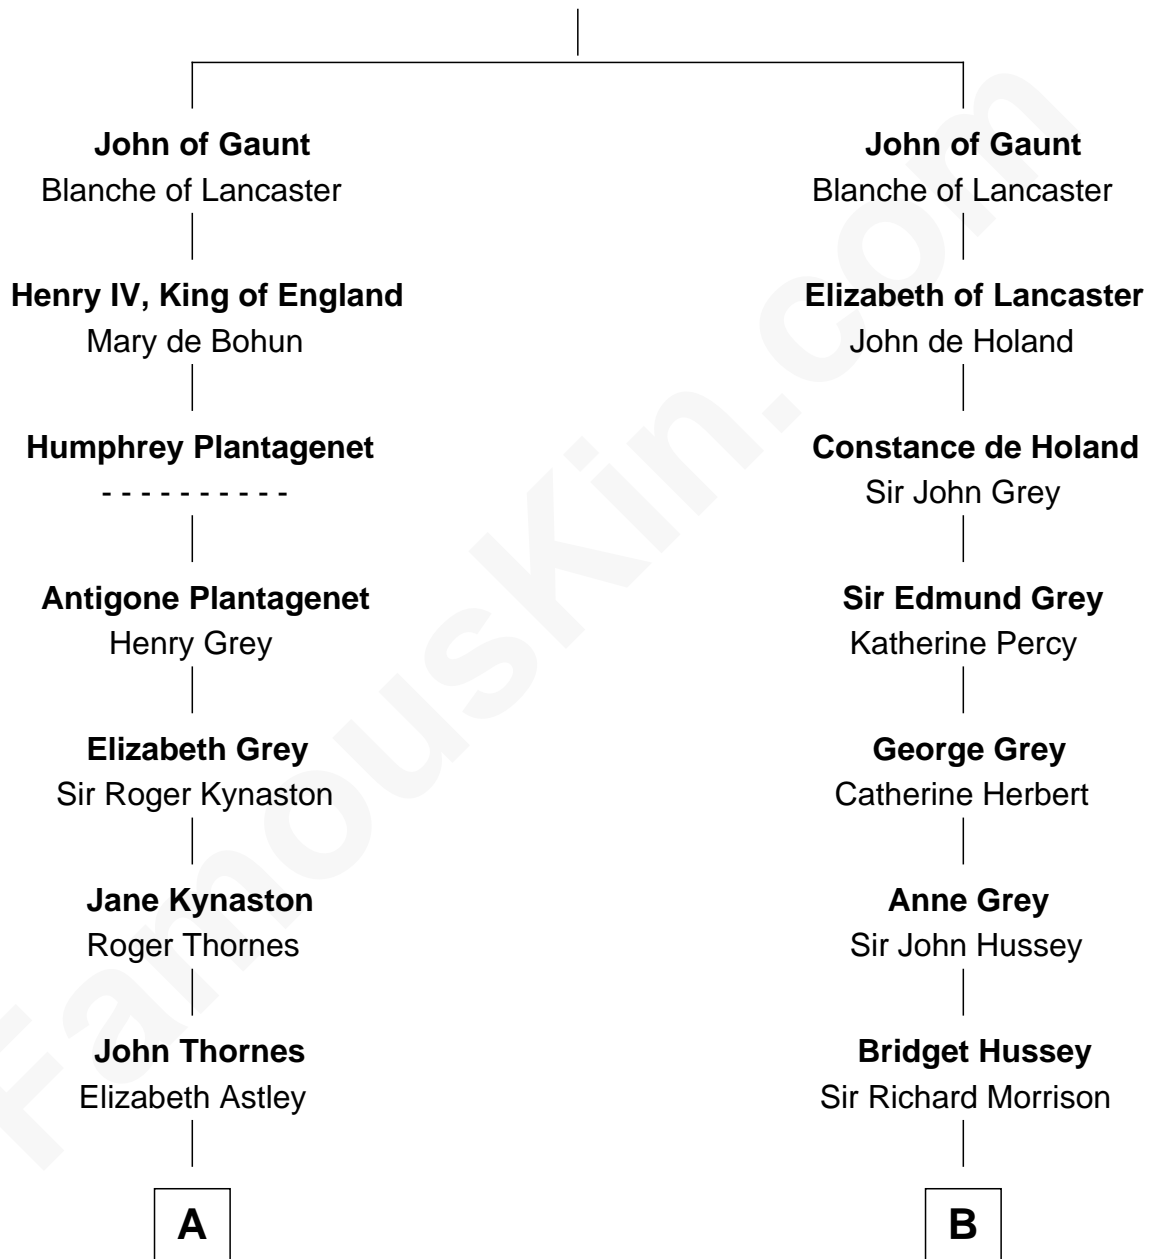

# FamousKin.com Relationship Chart of

**Paget Brewster**

*TV Actress*

12th cousin 9 times removed of

**George Clinton**

*4th U.S. Vice President*

**Edward III, King of England**

Philippa of Hainault

**C**

—  
**Susan Savage Wilson**

John Ledyard Hodge

—  
**Ellen Mackenzie Hodge**

Dr. George Washington Wales Brewster

—  
**George Washington Wales Brewster**

Joan Ryerson

—  
**Galen Brewster**

Hathaway Tew

—  
**Paget Brewster**

*TV Actress*