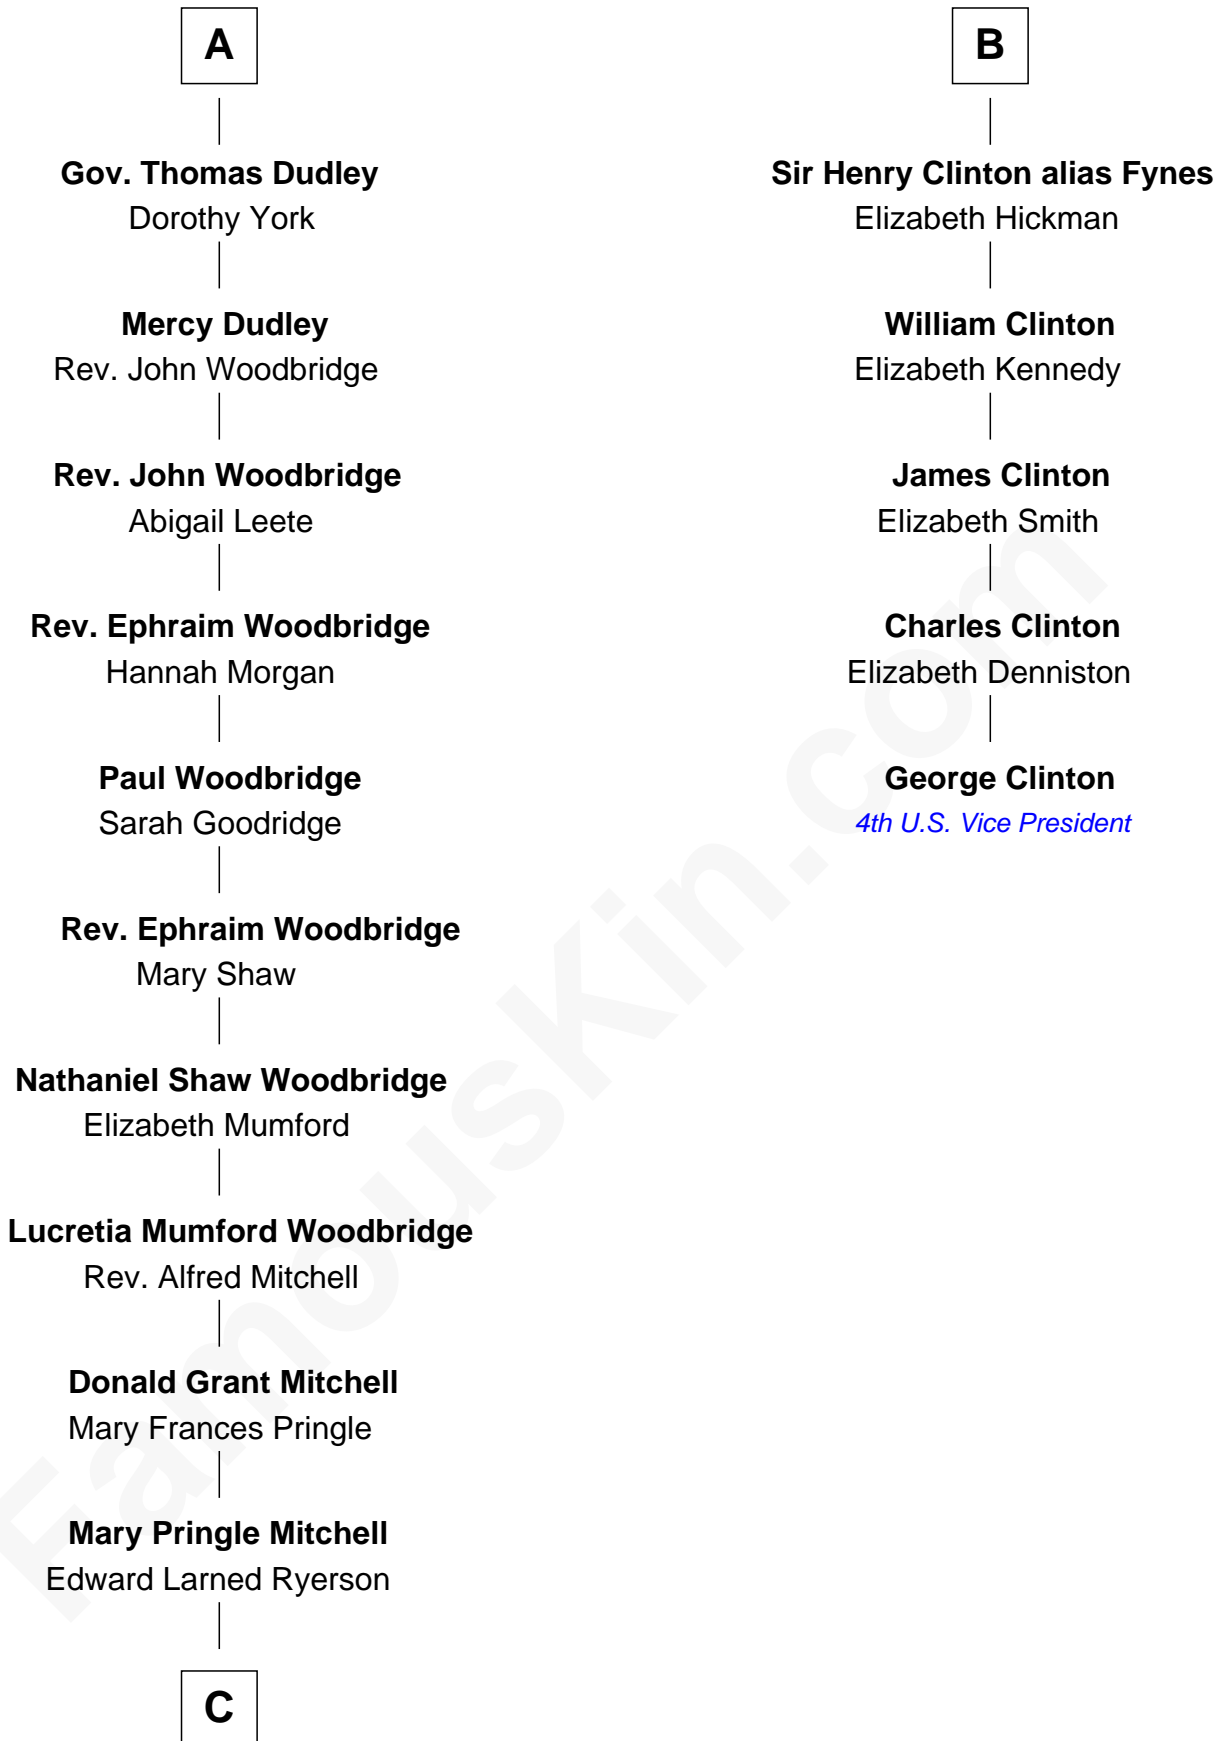

FamousKin.com Relationship Chart of

Paget Brewster

TV Actress

11th cousin 9 times removed of

George Clinton

4th U.S. Vice President

Katherine Roet

John of Gaunt

C

—
Donald Mitchell Ryerson

Isabelle McGenniss

—
Joan Ryerson

George Washington Wales Brewster

—
Galen Brewster

Hathaway Tew

—
Paget Brewster