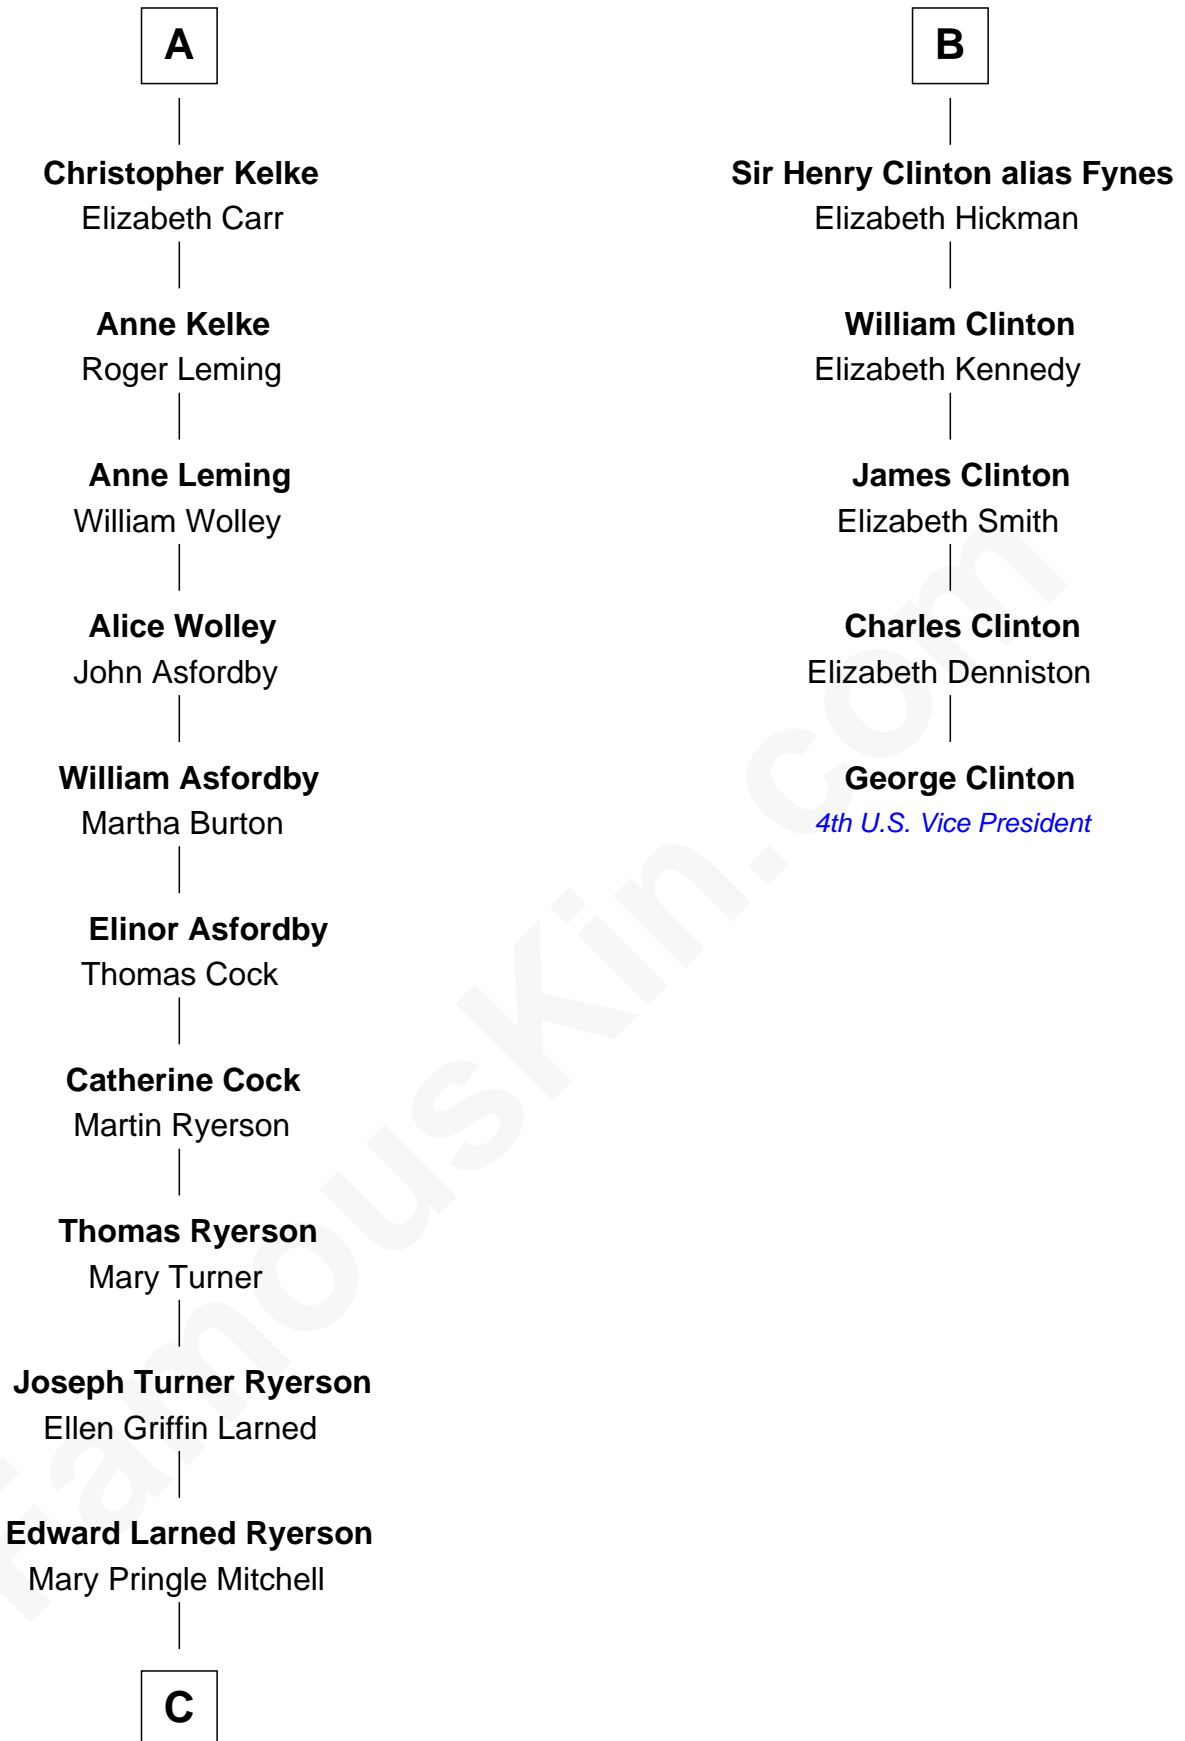

# FamousKin.com Relationship Chart of

**Paget Brewster**

*TV Actress*

11th cousin 9 times removed of

**George Clinton**

*4th U.S. Vice President*

**Sir Henry Percy**  
Margaret de Neville

**Sir Henry Percy**  
Elizabeth Mortimer

**Elizabeth Percy**  
Sir John Clifford

**Mary Clifford**  
Sir Philip Wentworth

**Elizabeth Wentworth**  
Sir Martin de la See

**Elizabeth de la See**  
Roger Kelke

**Christopher Kelke**  
Isabel Girlington

**Christopher Kelke**  
Jane St. Paul

**A**

**Sir Henry Percy**  
Elizabeth Mortimer

**Sir Henry Percy**  
Eleanor Neville

**Katherine Percy**  
Sir Edmund Grey

**George Grey**  
Catherine Herbert

**Anne Grey**  
Sir John Hussey

**Bridget Hussey**  
Sir Richard Morrison

**Elizabeth Morrison**  
Sir Henry Clinton

**B**

**C**

—  
**Donald Mitchell Ryerson**

Isabelle McGenniss

—  
**Joan Ryerson**

George Washington Wales Brewster