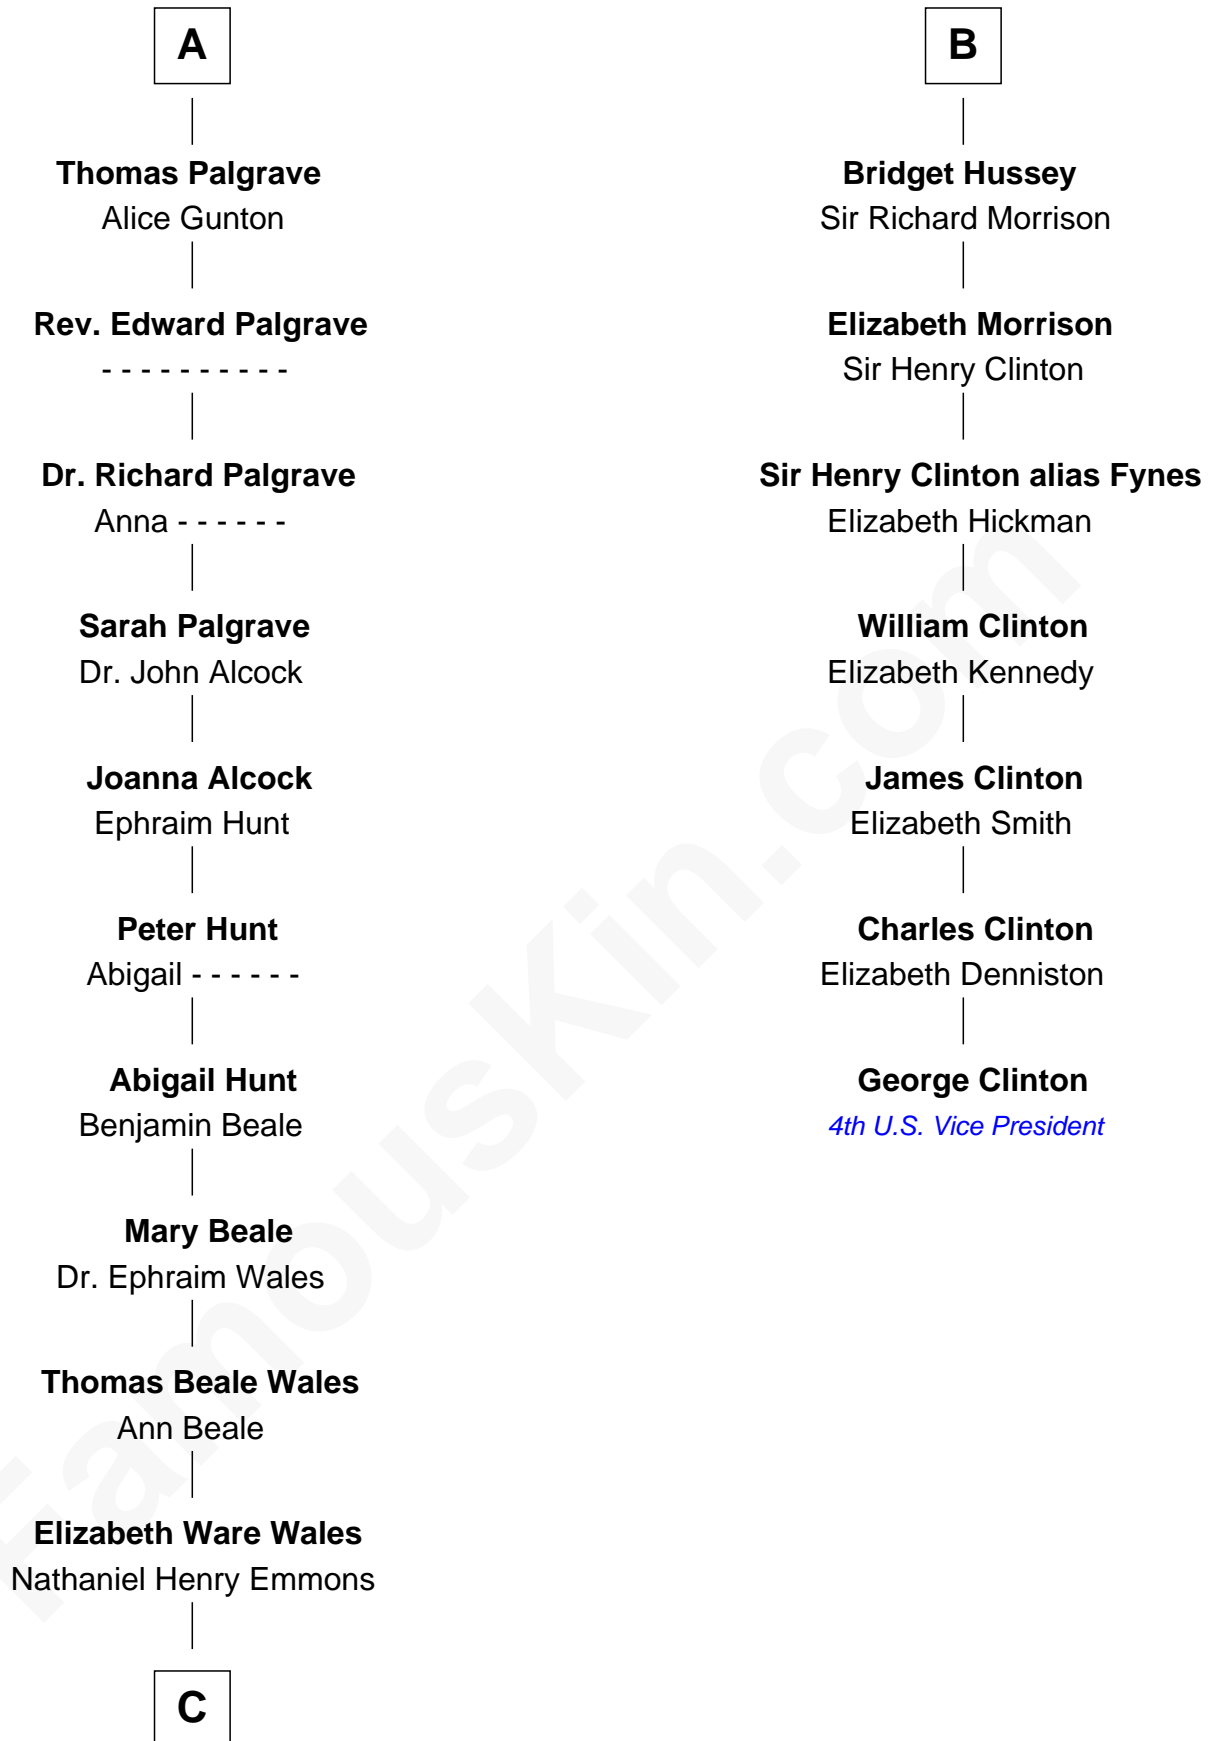

FamousKin.com Relationship Chart of

Paget Brewster

TV Actress

13th cousin 8 times removed of

George Clinton

4th U.S. Vice President

Henry Plantagenet

Maud de Chaworth

Isabella de Beaumont

Blanche of Lancaster

John of Gaunt

Elizabeth of Lancaster

John de Holand

Constance de Holand

Sir John Grey

Sir Edmund Grey

Katherine Percy

George Grey

Catherine Herbert

Anne Grey

Sir John Hussey

B

C

Ann Wales Emmons

Benjamin Brewster

Dr. George Washington Wales Brewster

Ellen Mackenzie Hodge

George Washington Wales Brewster

Joan Ryerson

Galen Brewster

Hathaway Tew

Paget Brewster