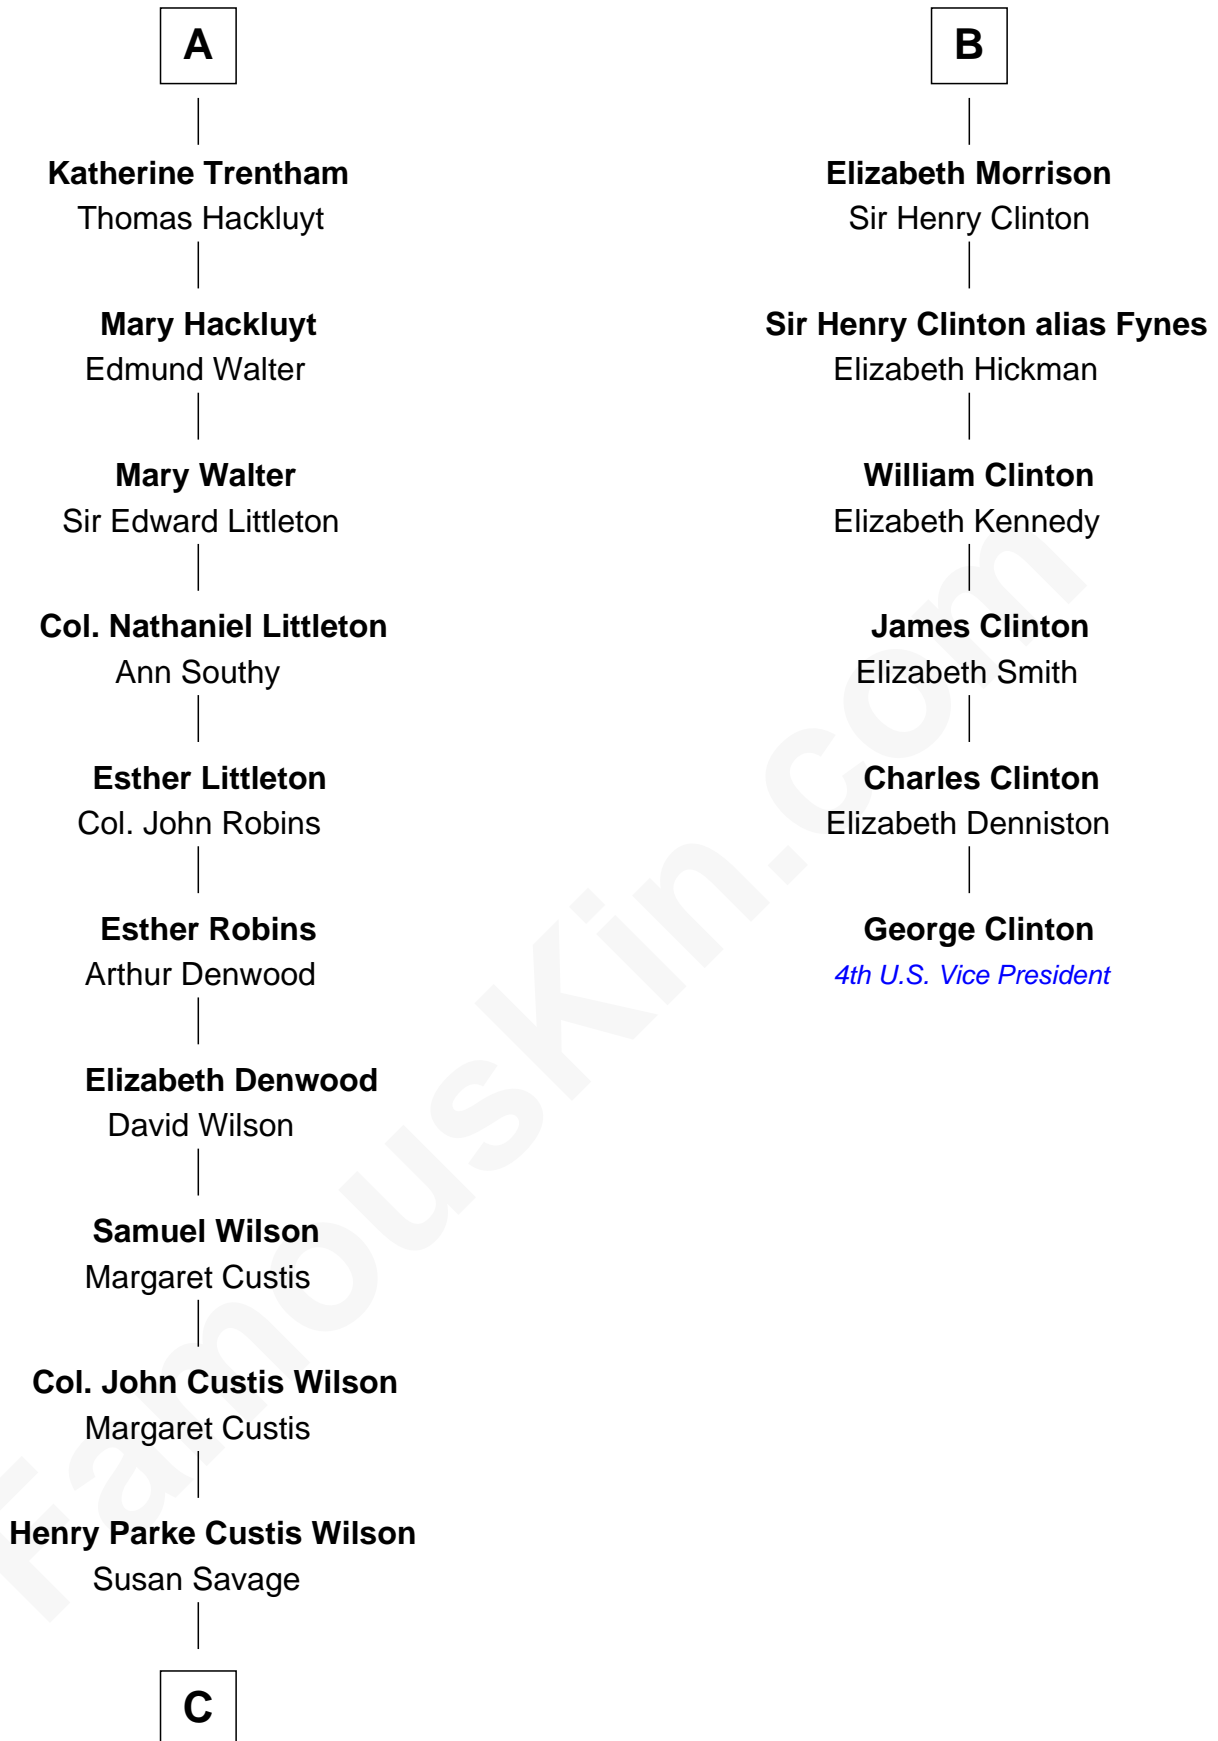

# FamousKin.com Relationship Chart of

**Paget Brewster**

*TV Actress*

12th cousin 9 times removed of

**George Clinton**

*4th U.S. Vice President*

**Ralph de Stafford**

Margaret de Audley

Thomas de Ros

**Margaret de Ros**

Sir Reynold Grey

**Sir John Grey**

Constance de Holand

**Sir Edmund Grey**

Katherine Percy

**George Grey**

Catherine Herbert

**Anne Grey**

Sir John Hussey

**Bridget Hussey**

Sir Richard Morrison

**B**

**C**

—  
**Susan Savage Wilson**

John Ledyard Hodge

—  
**Ellen Mackenzie Hodge**

Dr. George Washington Wales Brewster

—  
**George Washington Wales Brewster**

Joan Ryerson

—  
**Galen Brewster**

Hathaway Tew

—  
**Paget Brewster**