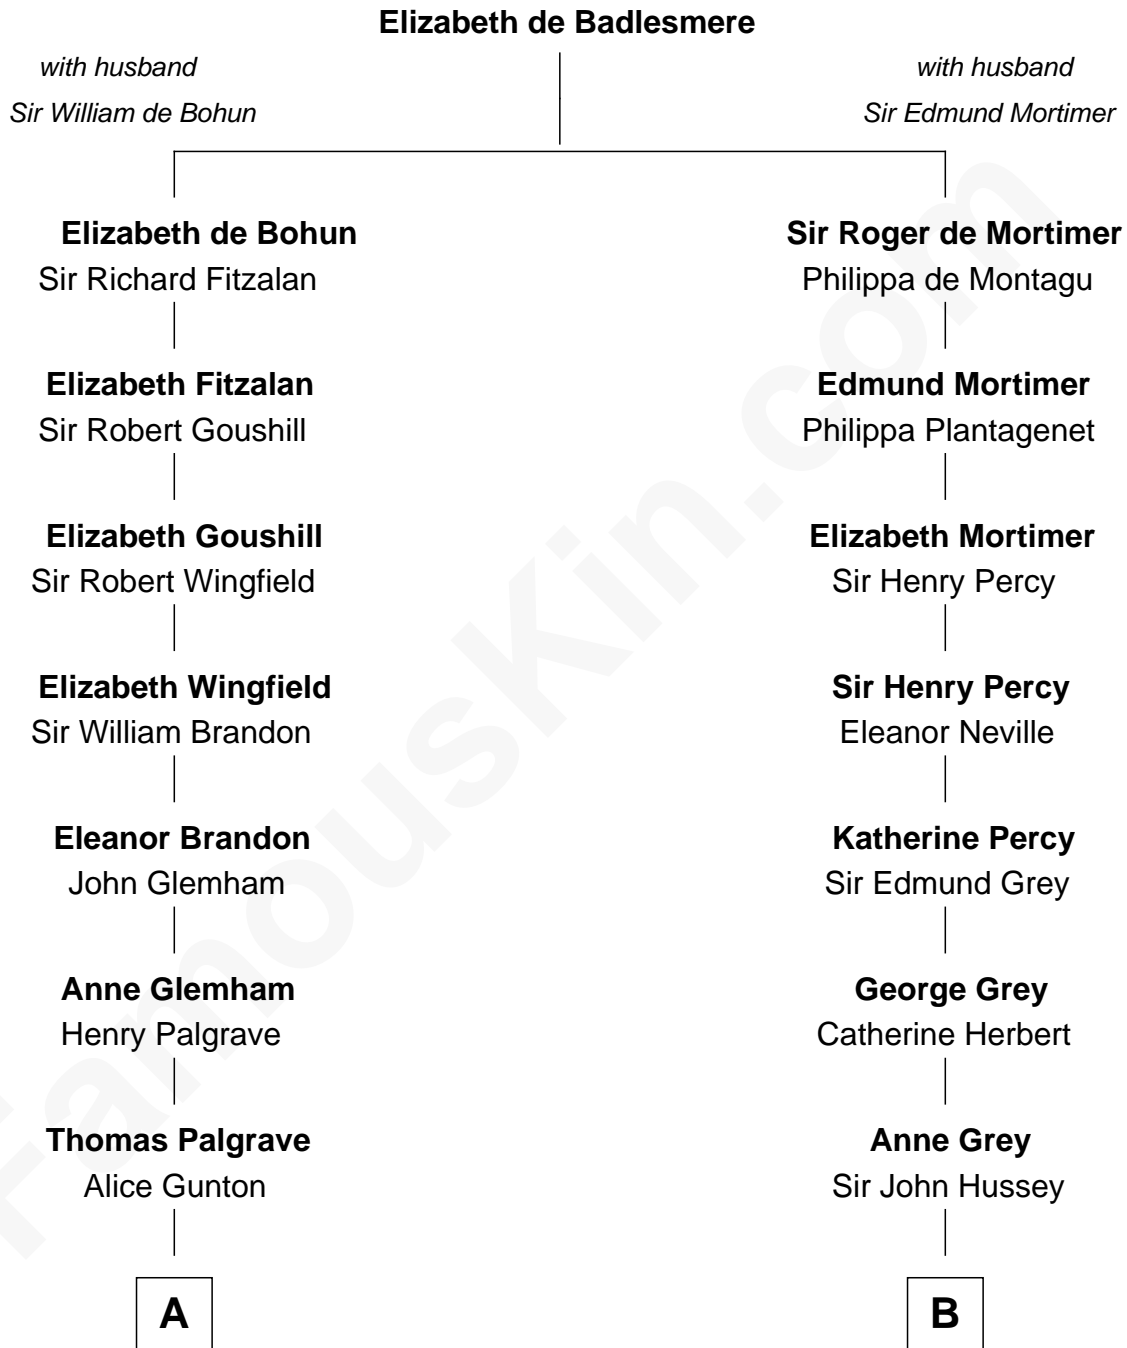

FamousKin.com Relationship Chart of

Paget Brewster

TV Actress

13th cousin 7 times removed of

George Clinton

4th U.S. Vice President

C

—
Dr. George Washington Wales Brewster

Ellen Mackenzie Hodge

—
George Washington Wales Brewster

Joan Ryerson

—
Galen Brewster

Hathaway Tew

—
Paget Brewster

TV Actress