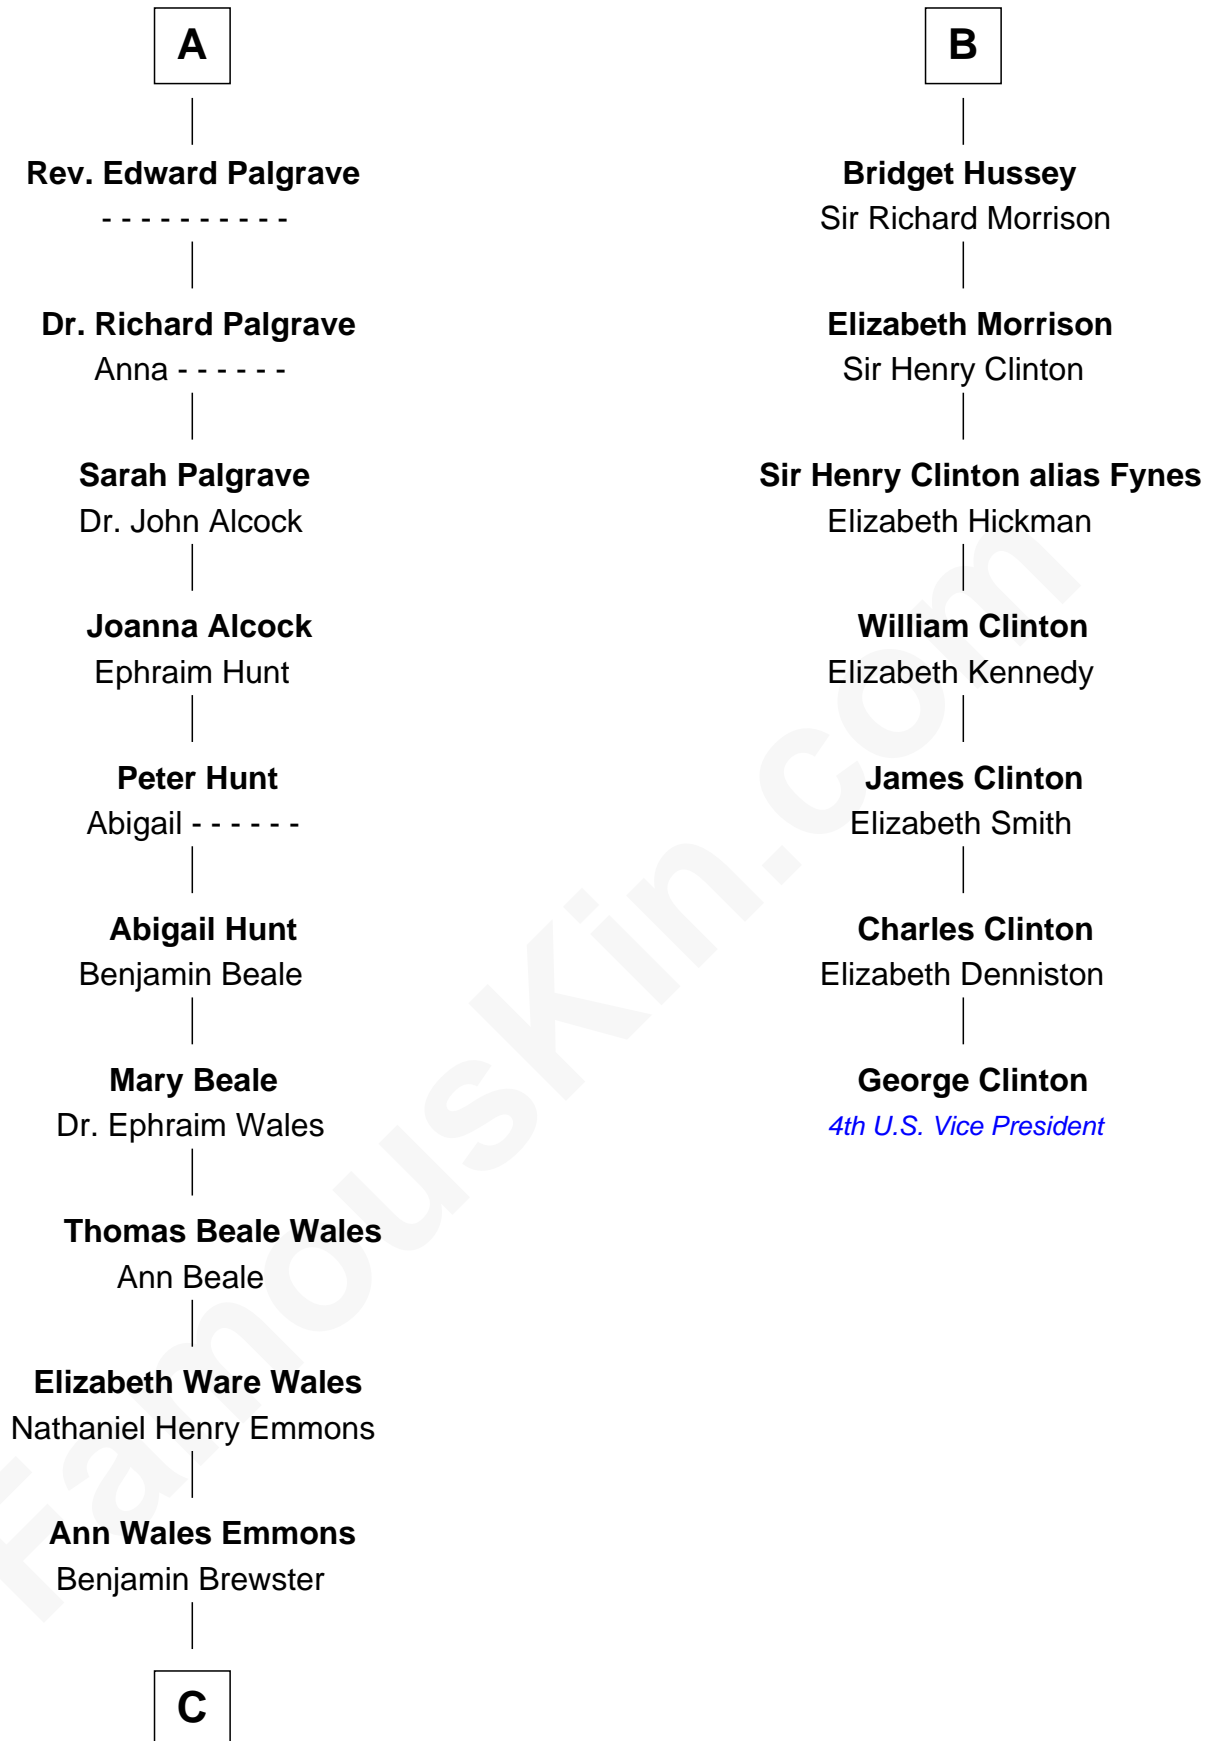

FamousKin.com Relationship Chart of

Paget Brewster

TV Actress

13th cousin 7 times removed of

George Clinton

4th U.S. Vice President

C

—
Dr. George Washington Wales Brewster

Ellen Mackenzie Hodge

—
George Washington Wales Brewster

Joan Ryerson

—
Galen Brewster

Hathaway Tew

—
Paget Brewster

TV Actress