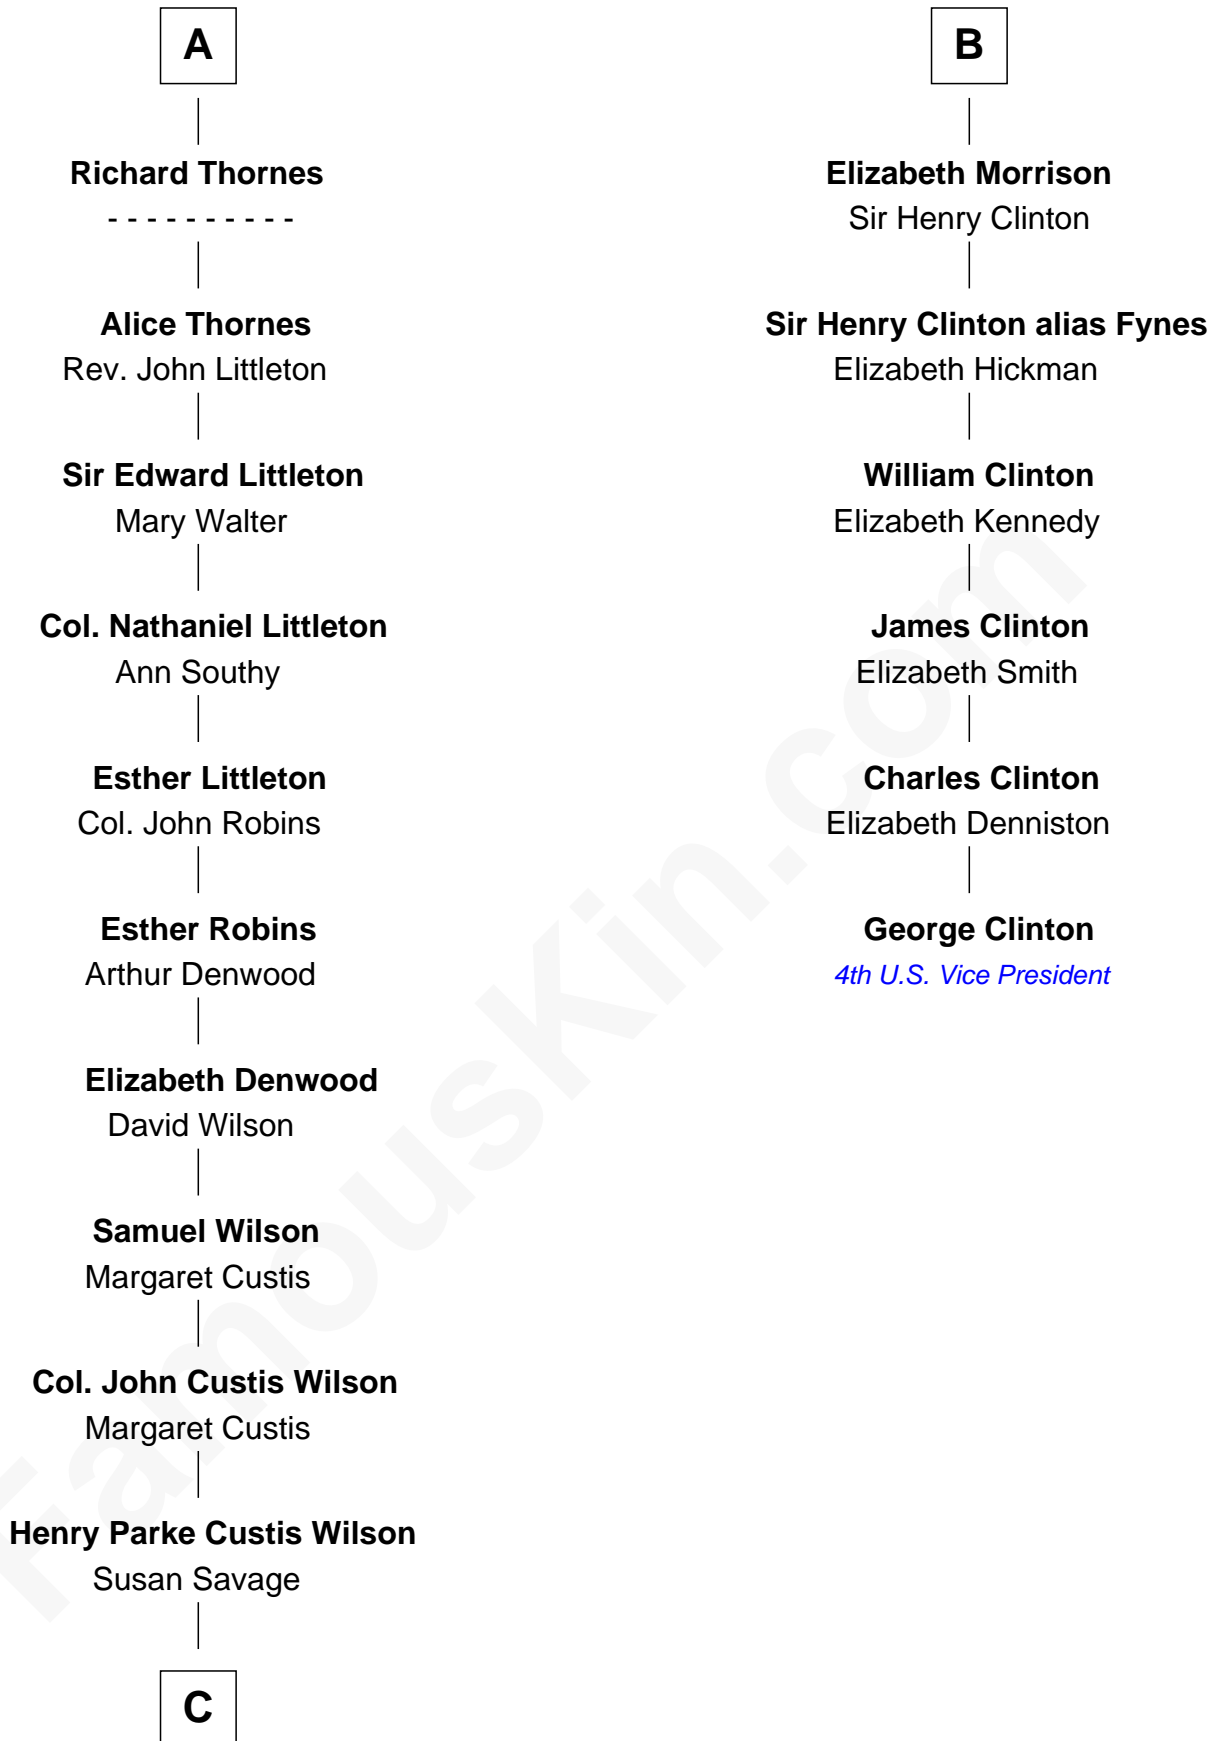

# FamousKin.com Relationship Chart of

**Paget Brewster**  
*TV Actress*

12th cousin 9 times removed of

**George Clinton**  
*4th U.S. Vice President*

**C**

—  
**Susan Savage Wilson**

John Ledyard Hodge

—  
**Ellen Mackenzie Hodge**

Dr. George Washington Wales Brewster

—  
**George Washington Wales Brewster**

Joan Ryerson

—  
**Galen Brewster**

Hathaway Tew

—  
**Paget Brewster**

*TV Actress*