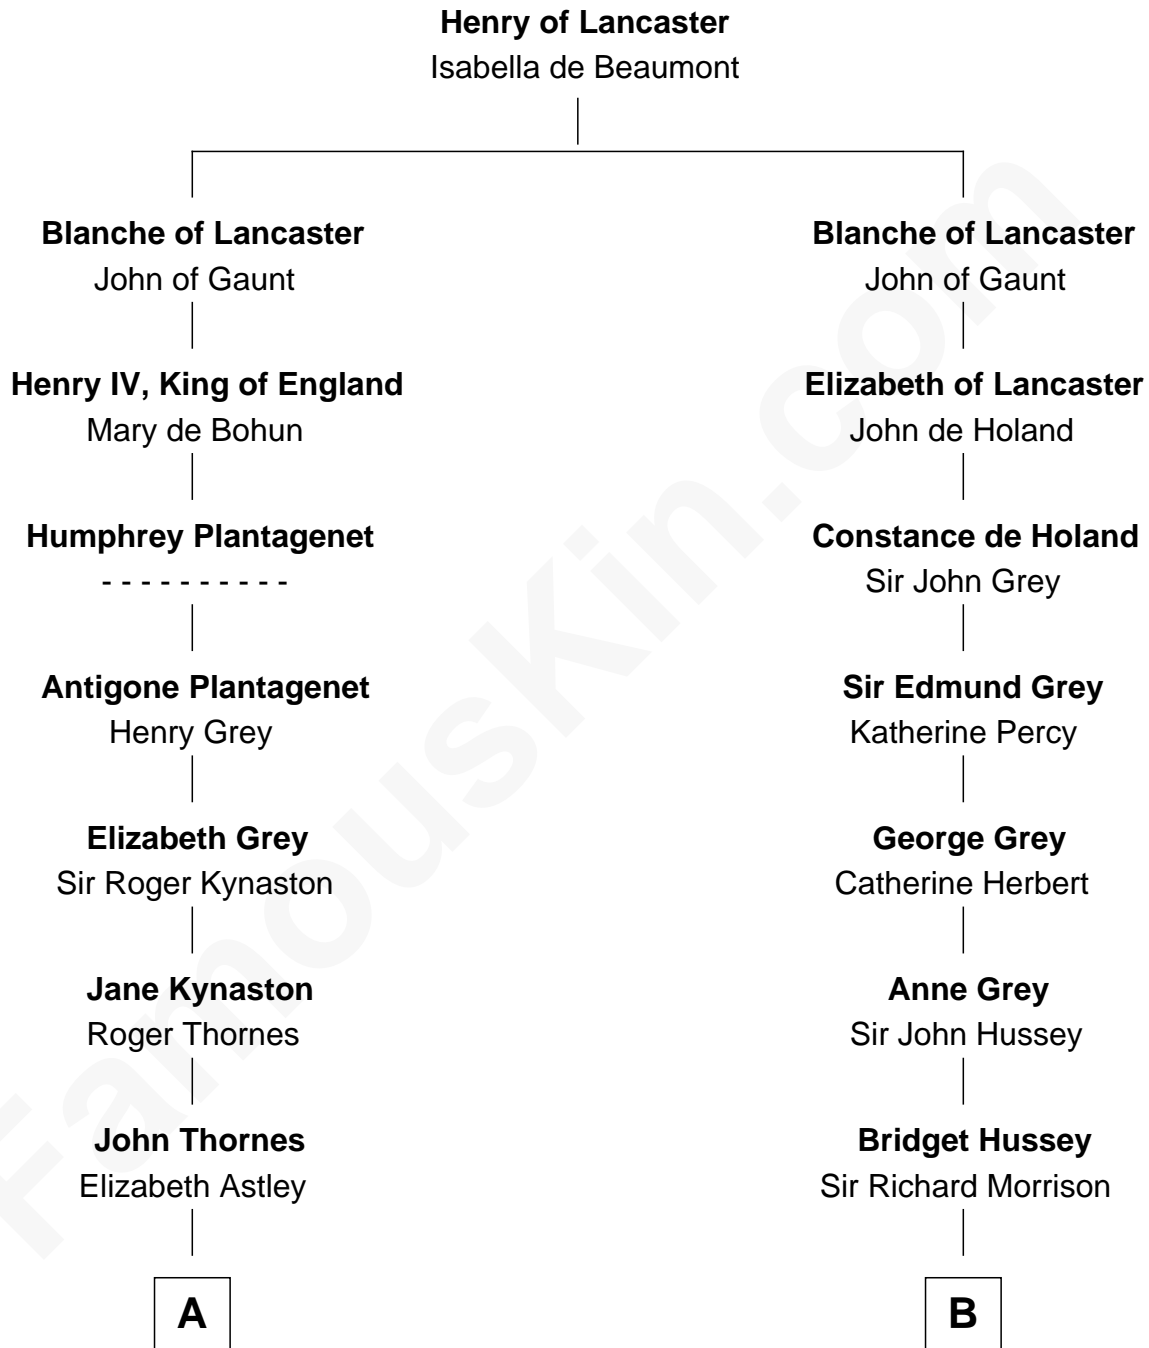

# FamousKin.com Relationship Chart of

**Paget Brewster**  
*TV Actress*

12th cousin 9 times removed of

**George Clinton**  
*4th U.S. Vice President*

**C**

—  
**Susan Savage Wilson**

John Ledyard Hodge

—  
**Ellen Mackenzie Hodge**

Dr. George Washington Wales Brewster

—  
**George Washington Wales Brewster**

Joan Ryerson

—  
**Galen Brewster**

Hathaway Tew

—  
**Paget Brewster**

*TV Actress*