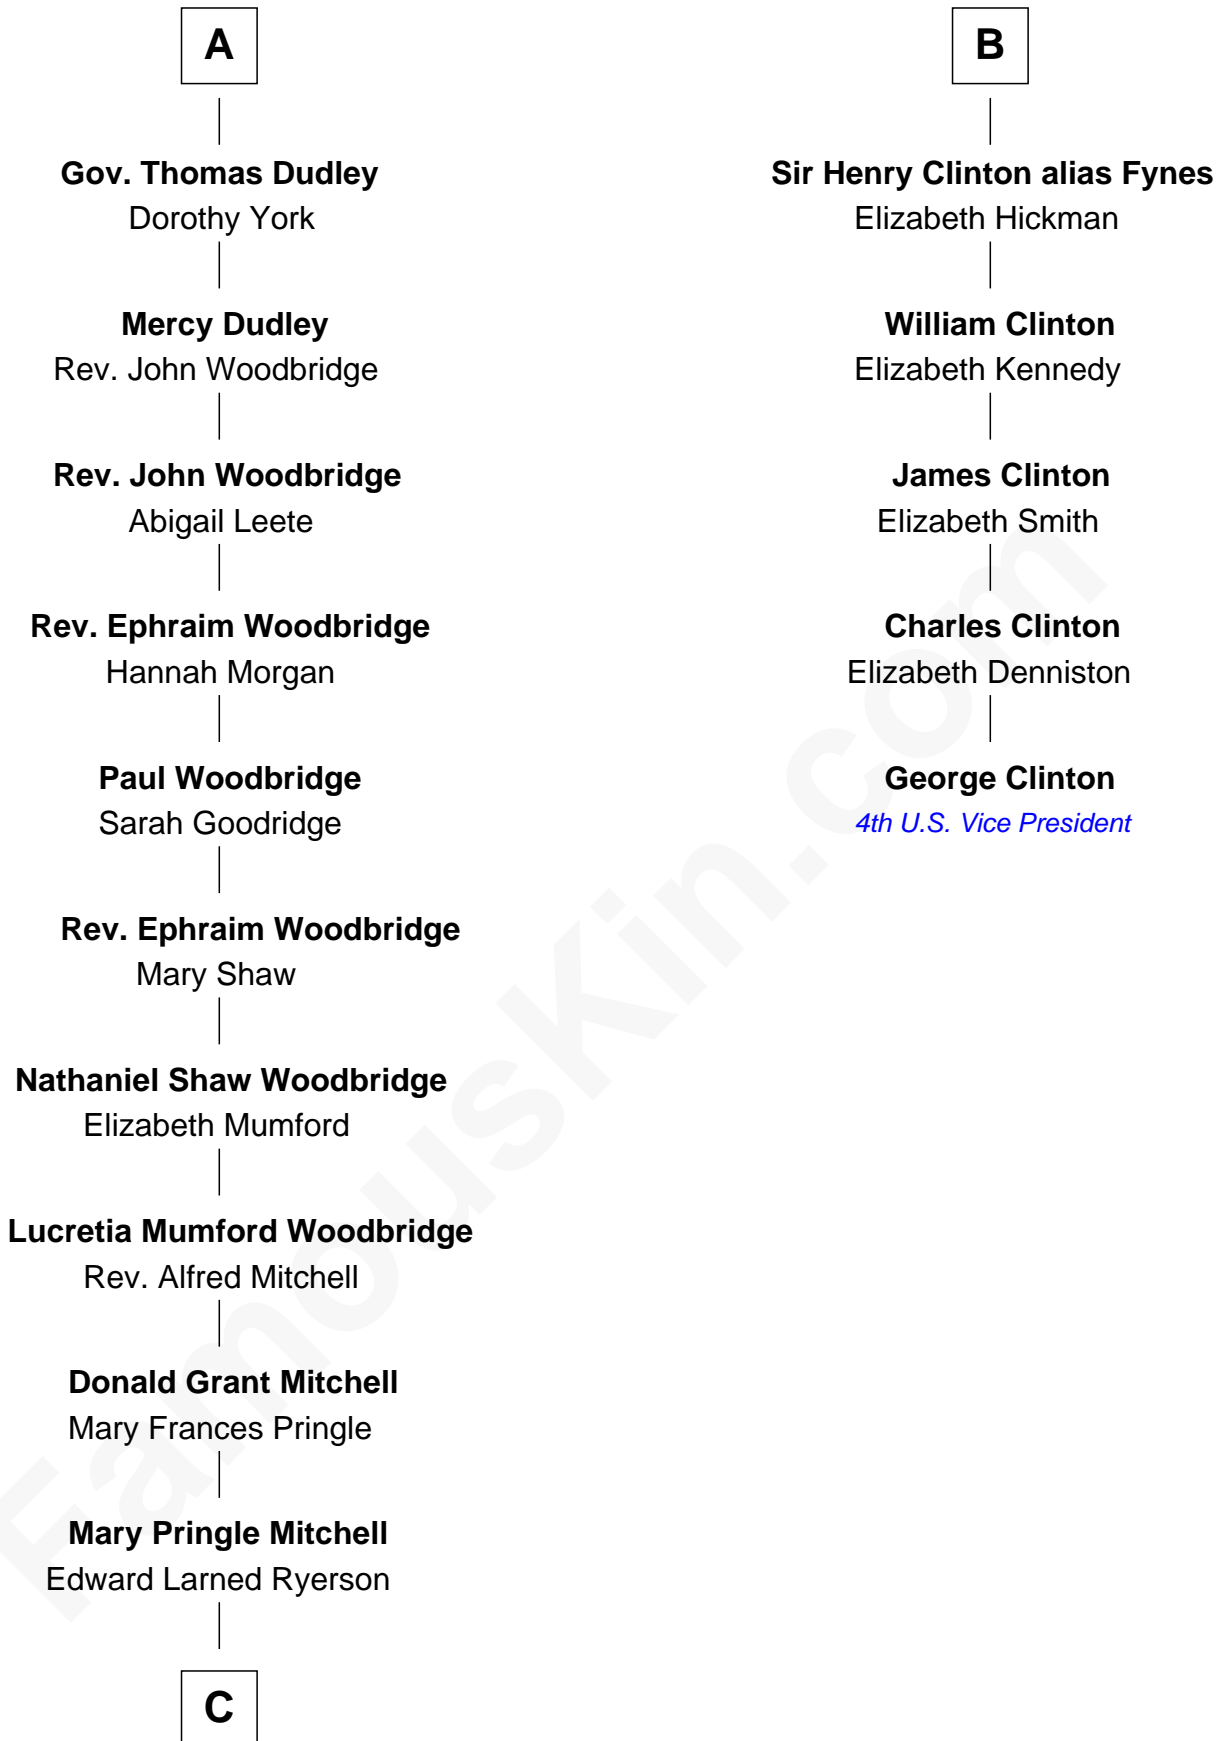

FamousKin.com Relationship Chart of

Paget Brewster

TV Actress

11th cousin 9 times removed of

George Clinton

4th U.S. Vice President

Sir John de Neville

Maude de Percy

C

—
Donald Mitchell Ryerson

Isabelle McGenniss

—
Joan Ryerson

George Washington Wales Brewster

—
Galen Brewster

Hathaway Tew

—
Paget Brewster