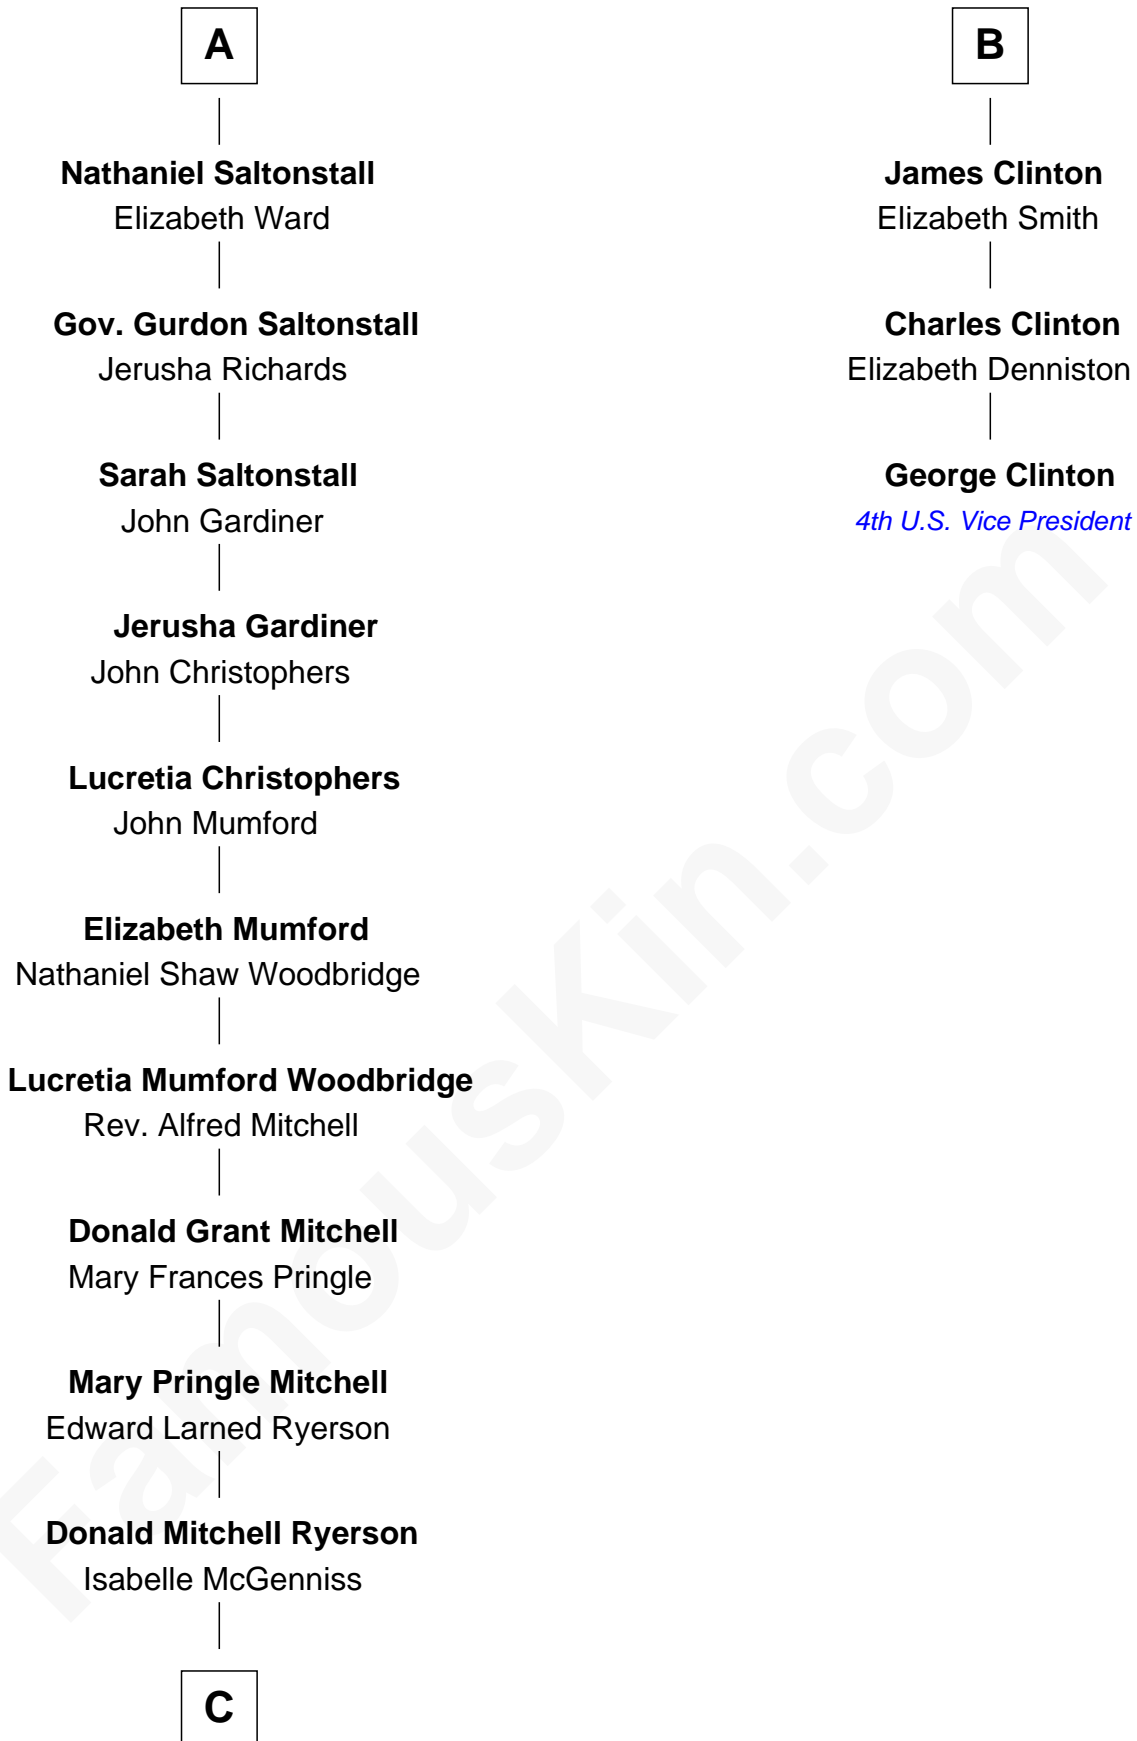

FamousKin.com Relationship Chart of

Paget Brewster

TV Actress

9th cousin 10 times removed of

George Clinton

4th U.S. Vice President

C

—
Joan Ryerson

George Washington Wales Brewster

—
Galen Brewster

Hathaway Tew

—
Paget Brewster

TV Actress

FamousKin.com