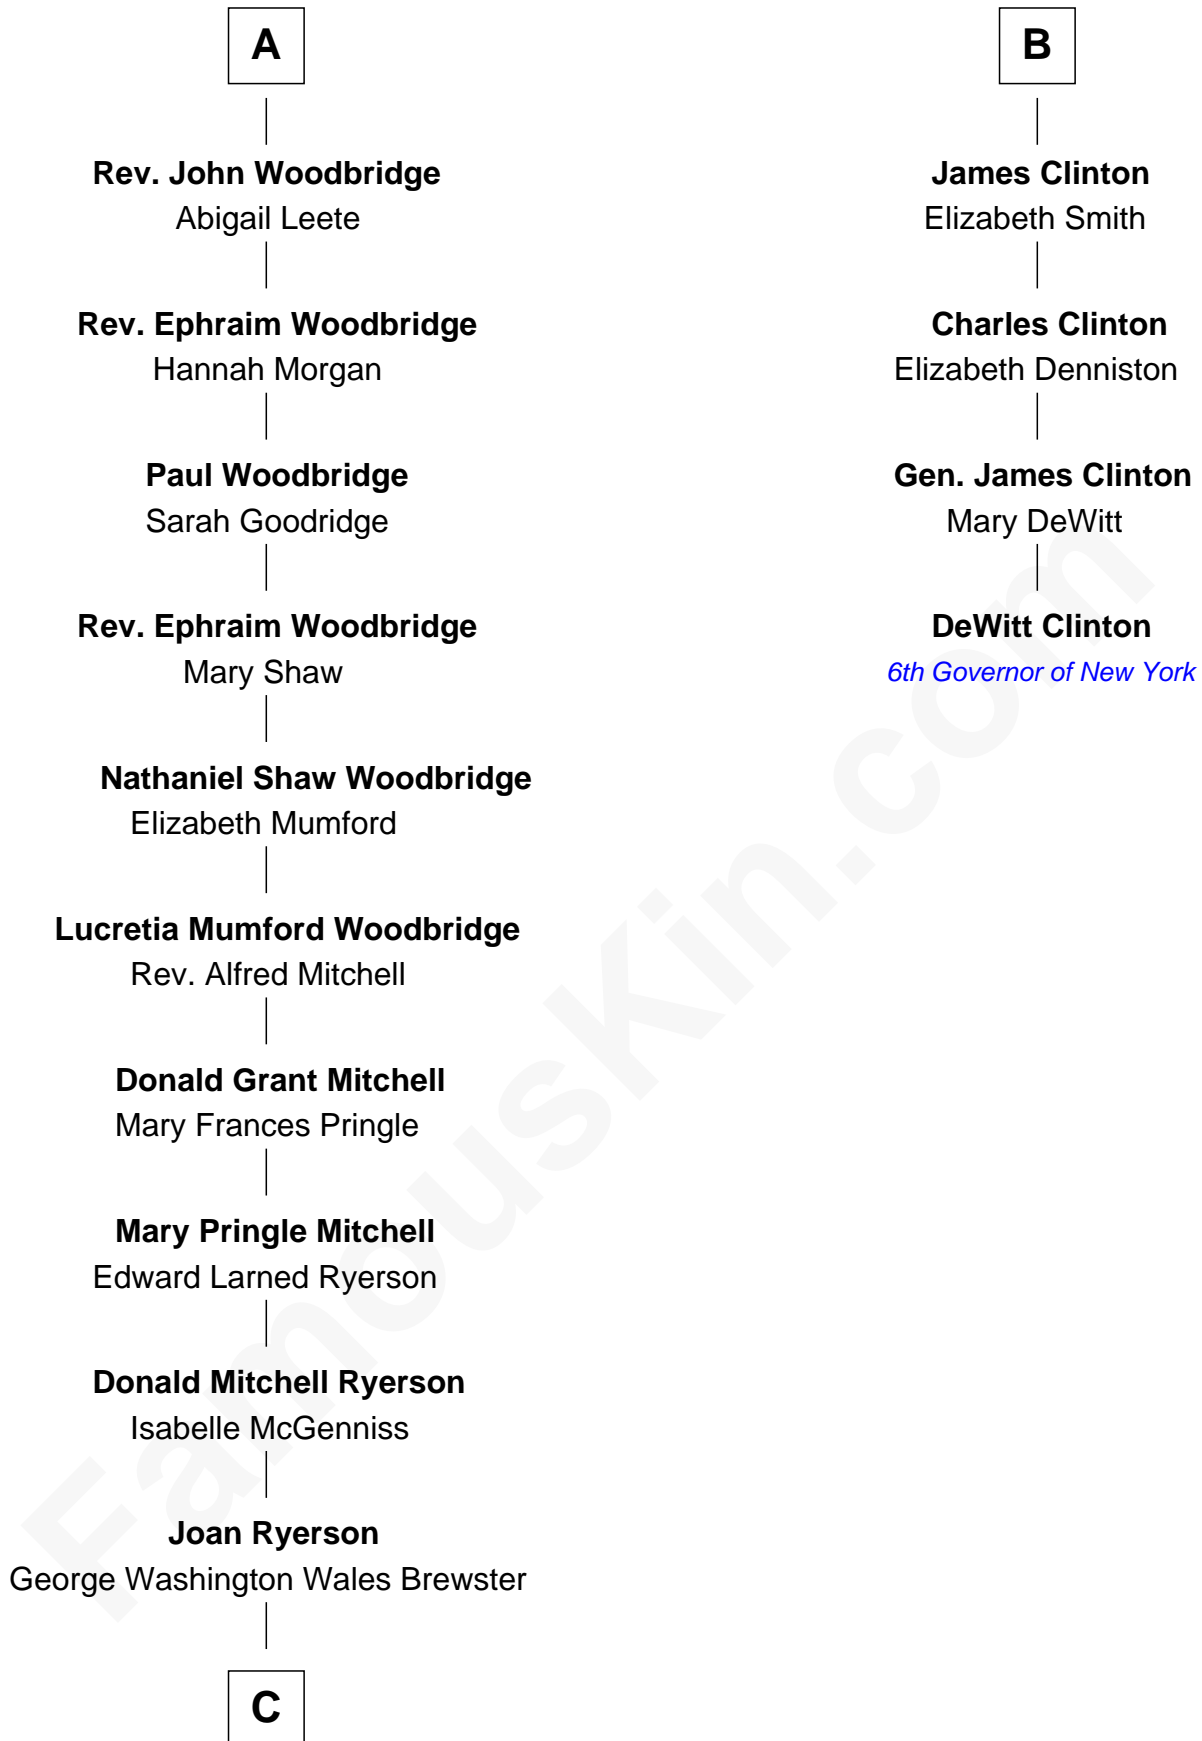

FamousKin.com Relationship Chart of

Paget Brewster

TV Actress

10th cousin 8 times removed of

DeWitt Clinton

6th Governor of New York

C

—
Galen Brewster
Hathaway Tew

—
Paget Brewster
TV Actress

FamousKin.com