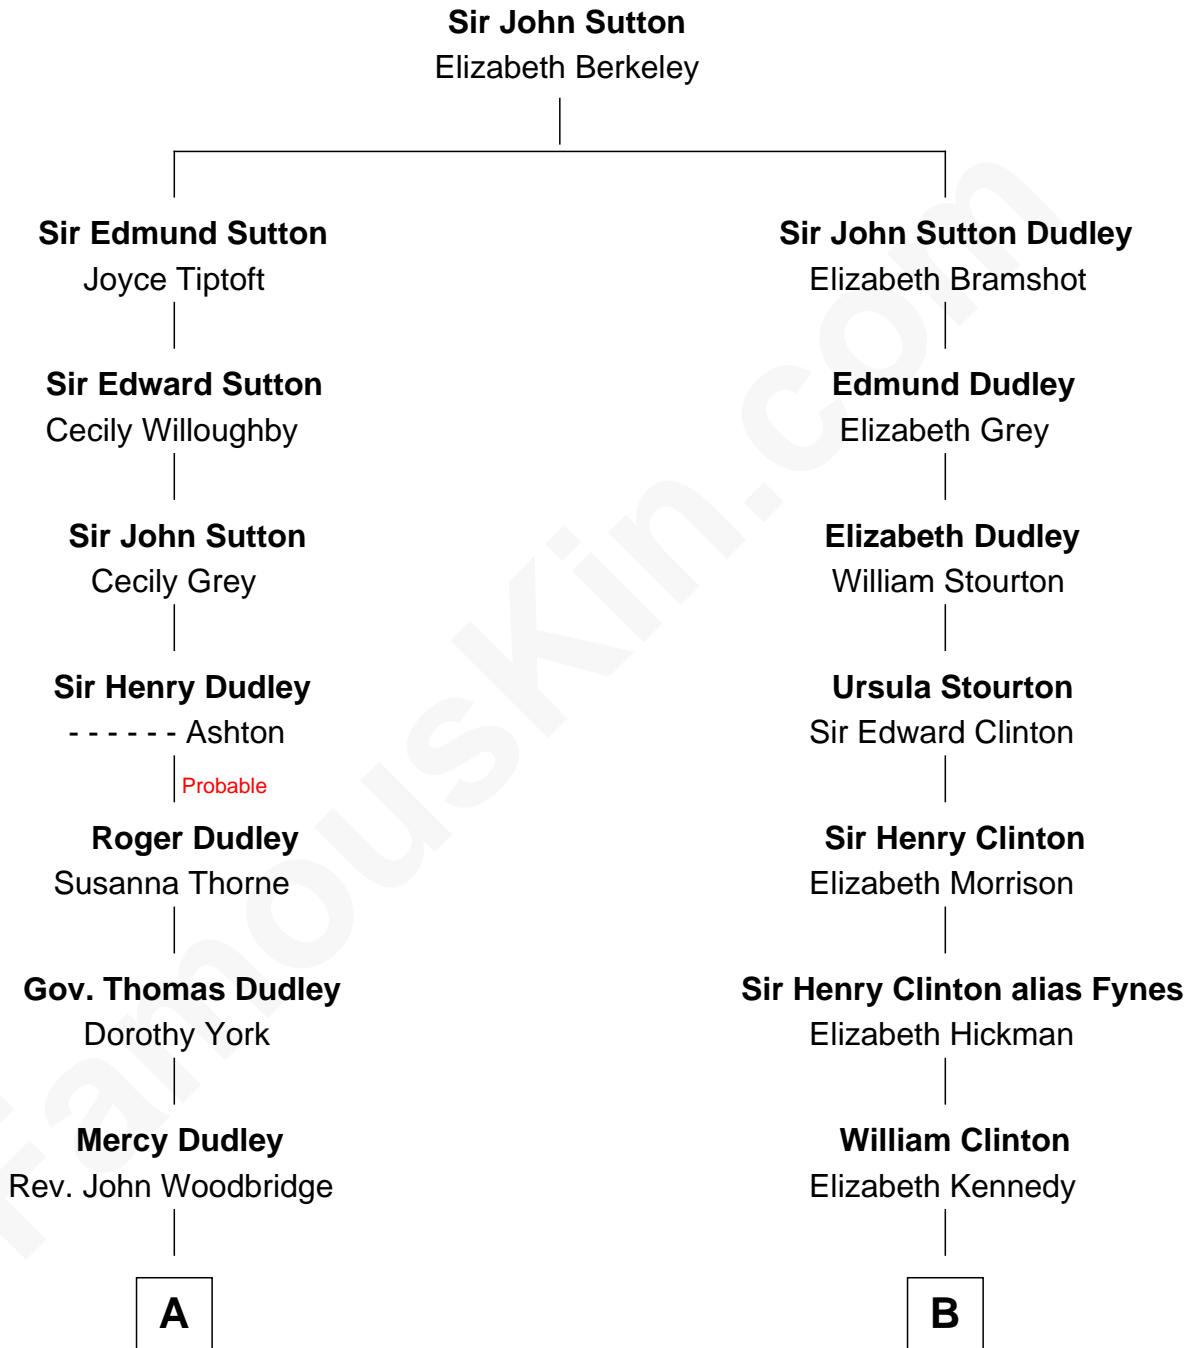

FamousKin.com Relationship Chart of

Paget Brewster

TV Actress

10th cousin 8 times removed of

DeWitt Clinton

6th Governor of New York

C

—
Galen Brewster
Hathaway Tew

—
Paget Brewster
TV Actress

FamousKin.com