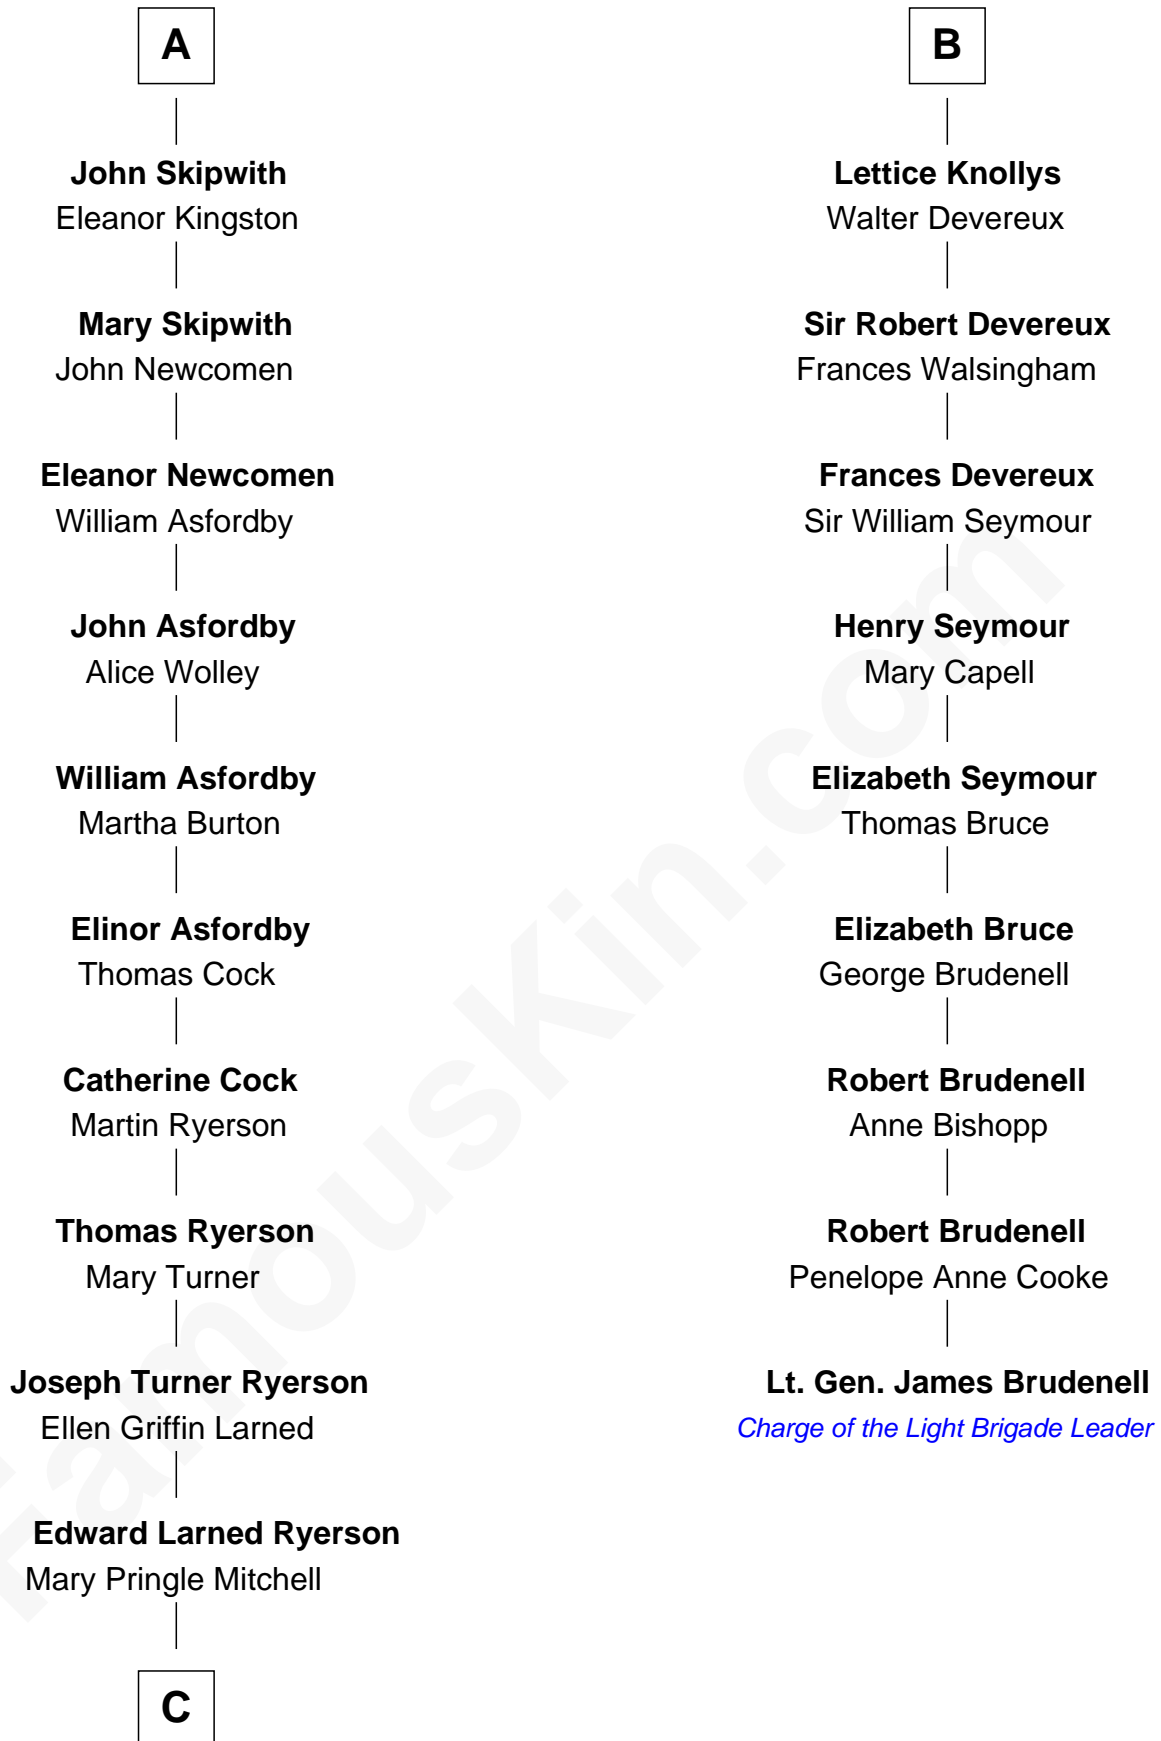

FamousKin.com
Relationship Chart of
Paget Brewster
TV Actress

15th cousin 5 times removed of
Lt. Gen. James Brudenell
Leader of the "Charge of the Light Brigade"

C

—
Donald Mitchell Ryerson

Isabelle McGenniss

—
Joan Ryerson

George Washington Wales Brewster

—
Galen Brewster

Hathaway Tew

—
Paget Brewster

TV Actress

FamousKin.com