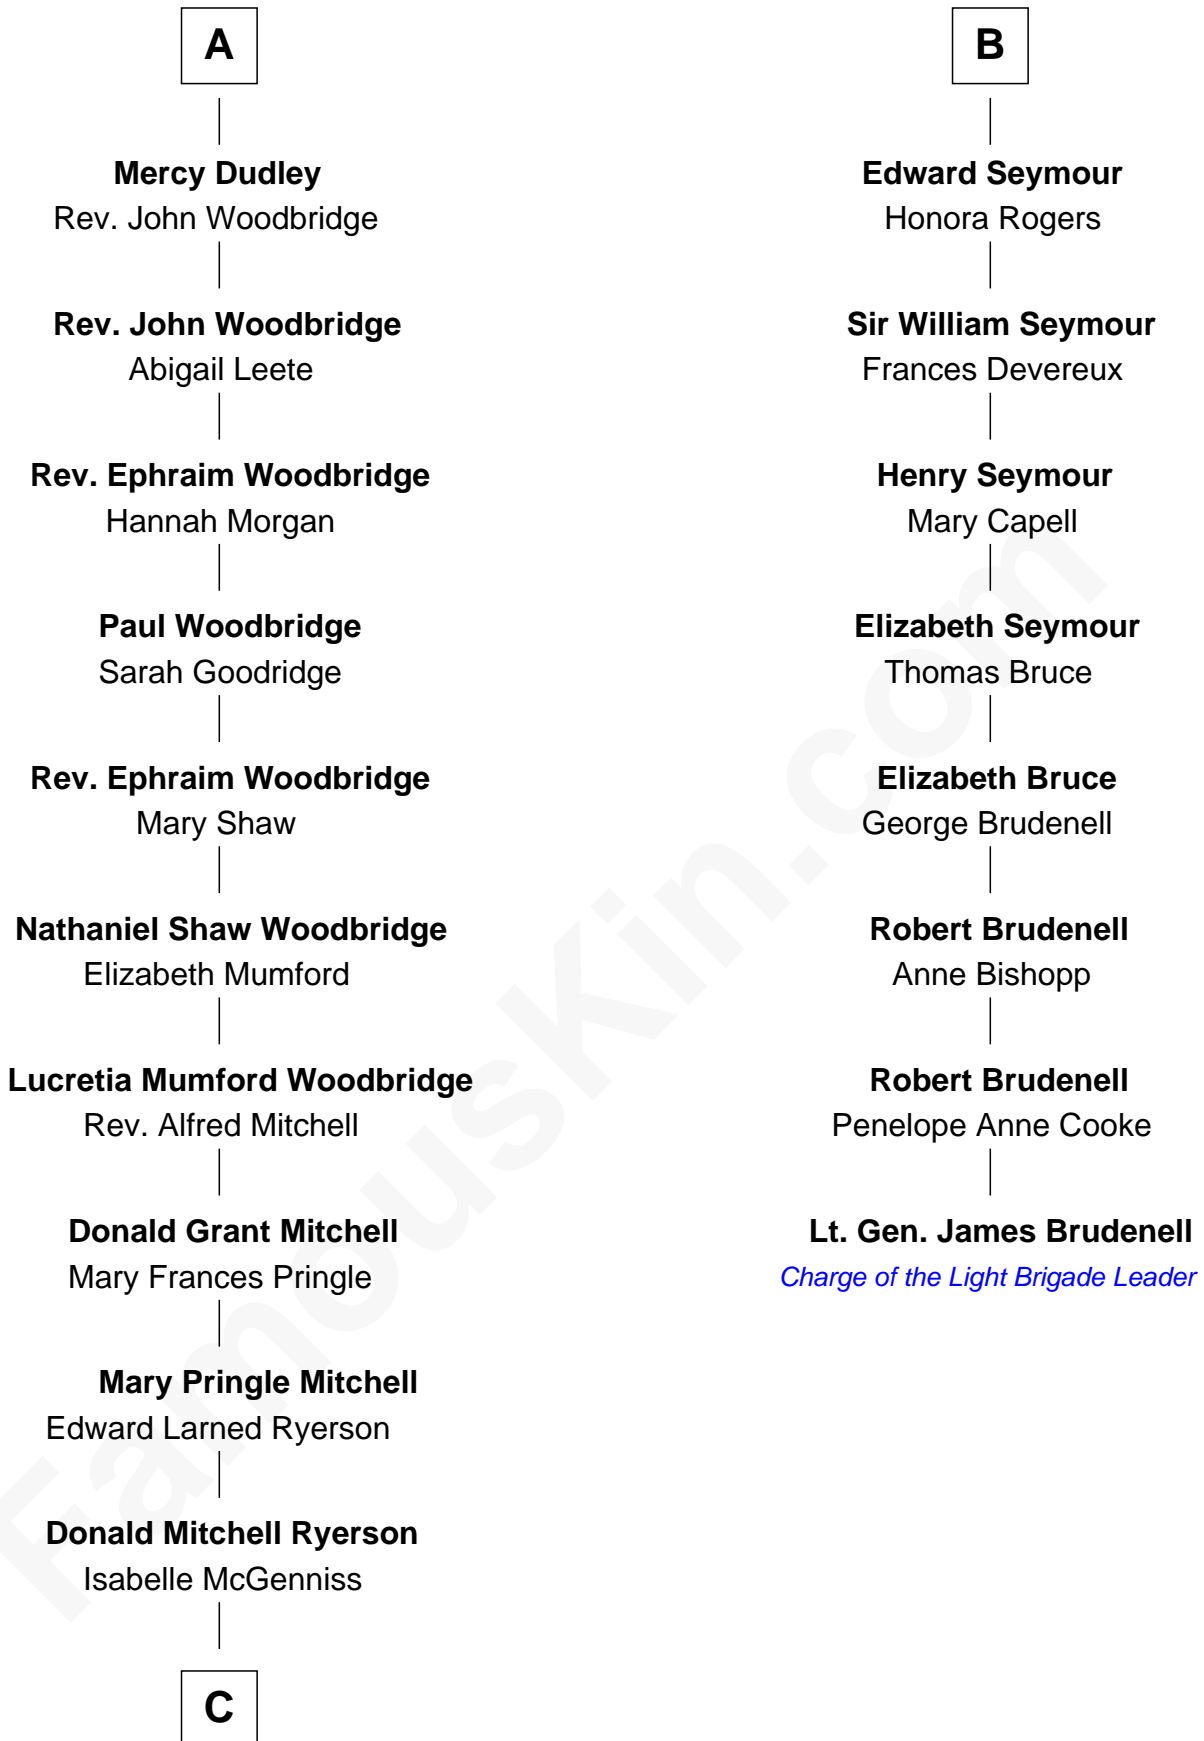

## Relationship Chart of

### Paget Brewster

TV Actress

14th cousin 5 times removed of

**Lt. Gen. James Brudenell**  
 Leader of the "Charge of the Light Brigade"

**C**

—  
**Joan Ryerson**

George Washington Wales Brewster

—  
**Galen Brewster**

Hathaway Tew

—  
**Paget Brewster**

*TV Actress*

FamousKin.com