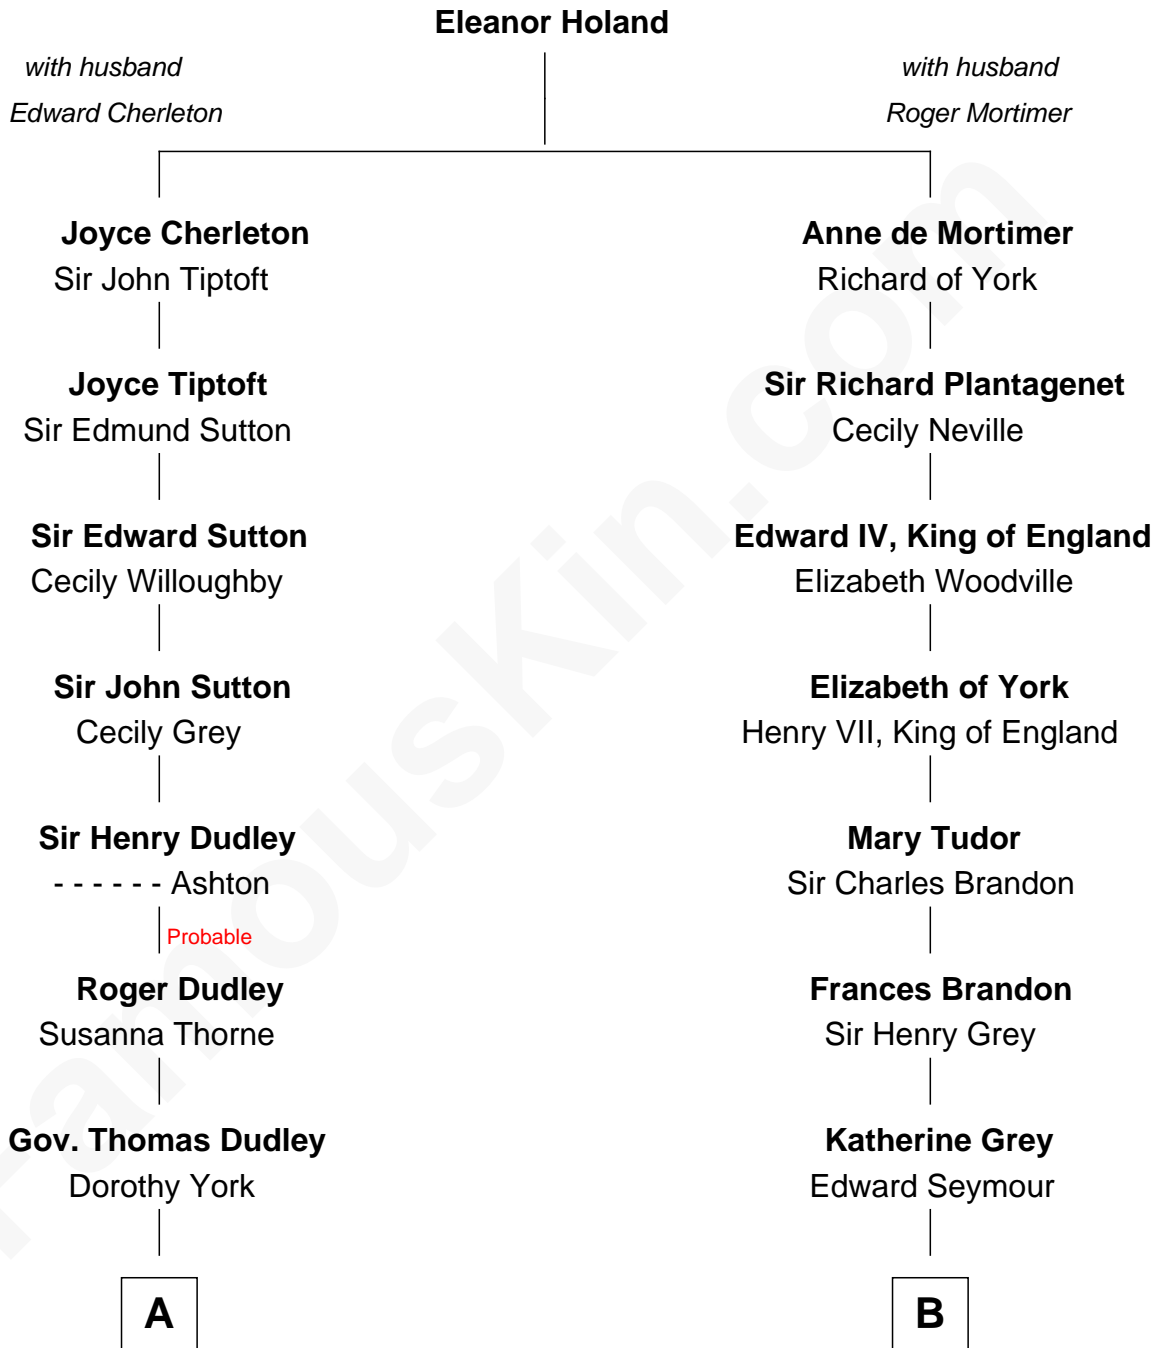

## Relationship Chart of

### Paget Brewster

TV Actress

14th cousin 5 times removed of

**Lt. Gen. James Brudenell**  
 Leader of the "Charge of the Light Brigade"

**C**

—  
**Joan Ryerson**

George Washington Wales Brewster

—  
**Galen Brewster**

Hathaway Tew

—  
**Paget Brewster**

*TV Actress*

FamousKin.com