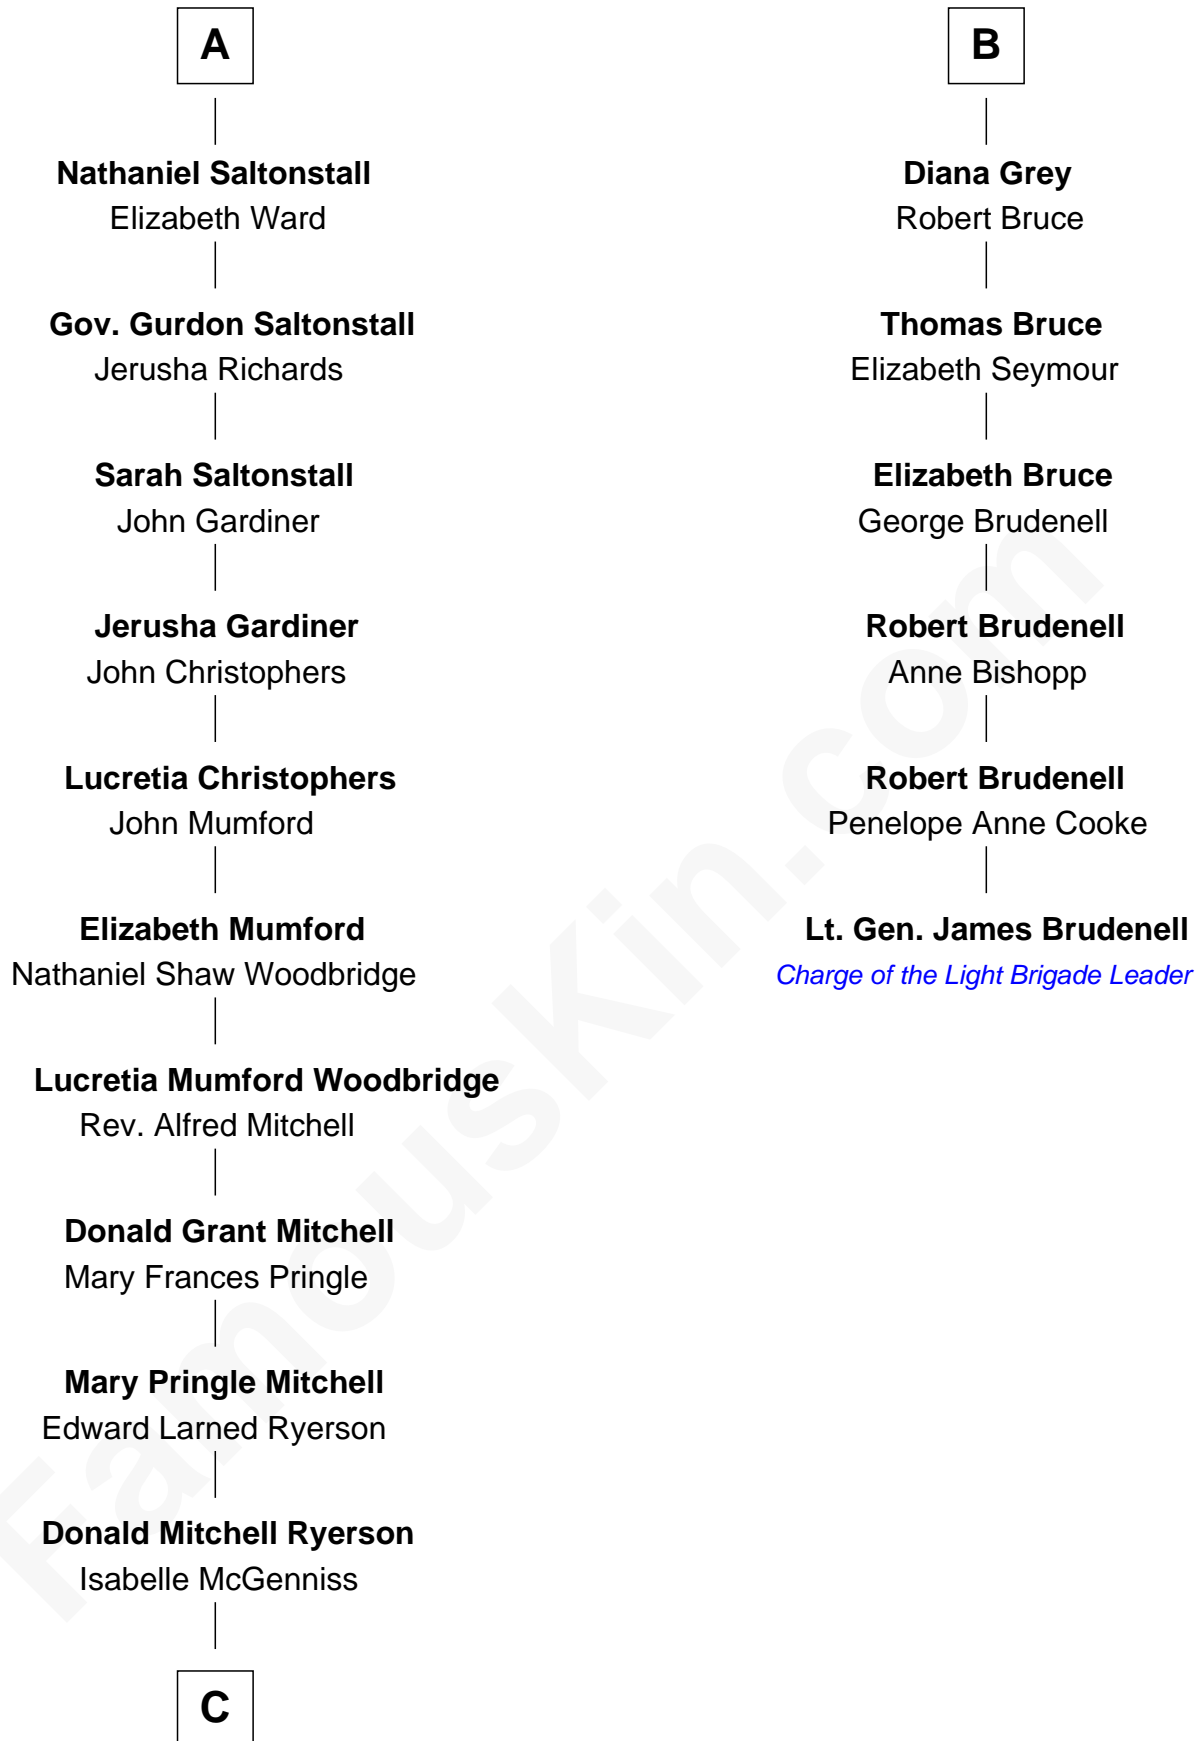

FamousKin.com Relationship Chart of

Paget Brewster

TV Actress

12th cousin 7 times removed of

Lt. Gen. James Brudenell

Leader of the "Charge of the Light Brigade"

C

—
Joan Ryerson

George Washington Wales Brewster

—
Galen Brewster

Hathaway Tew

—
Paget Brewster

TV Actress

FamousKin.com