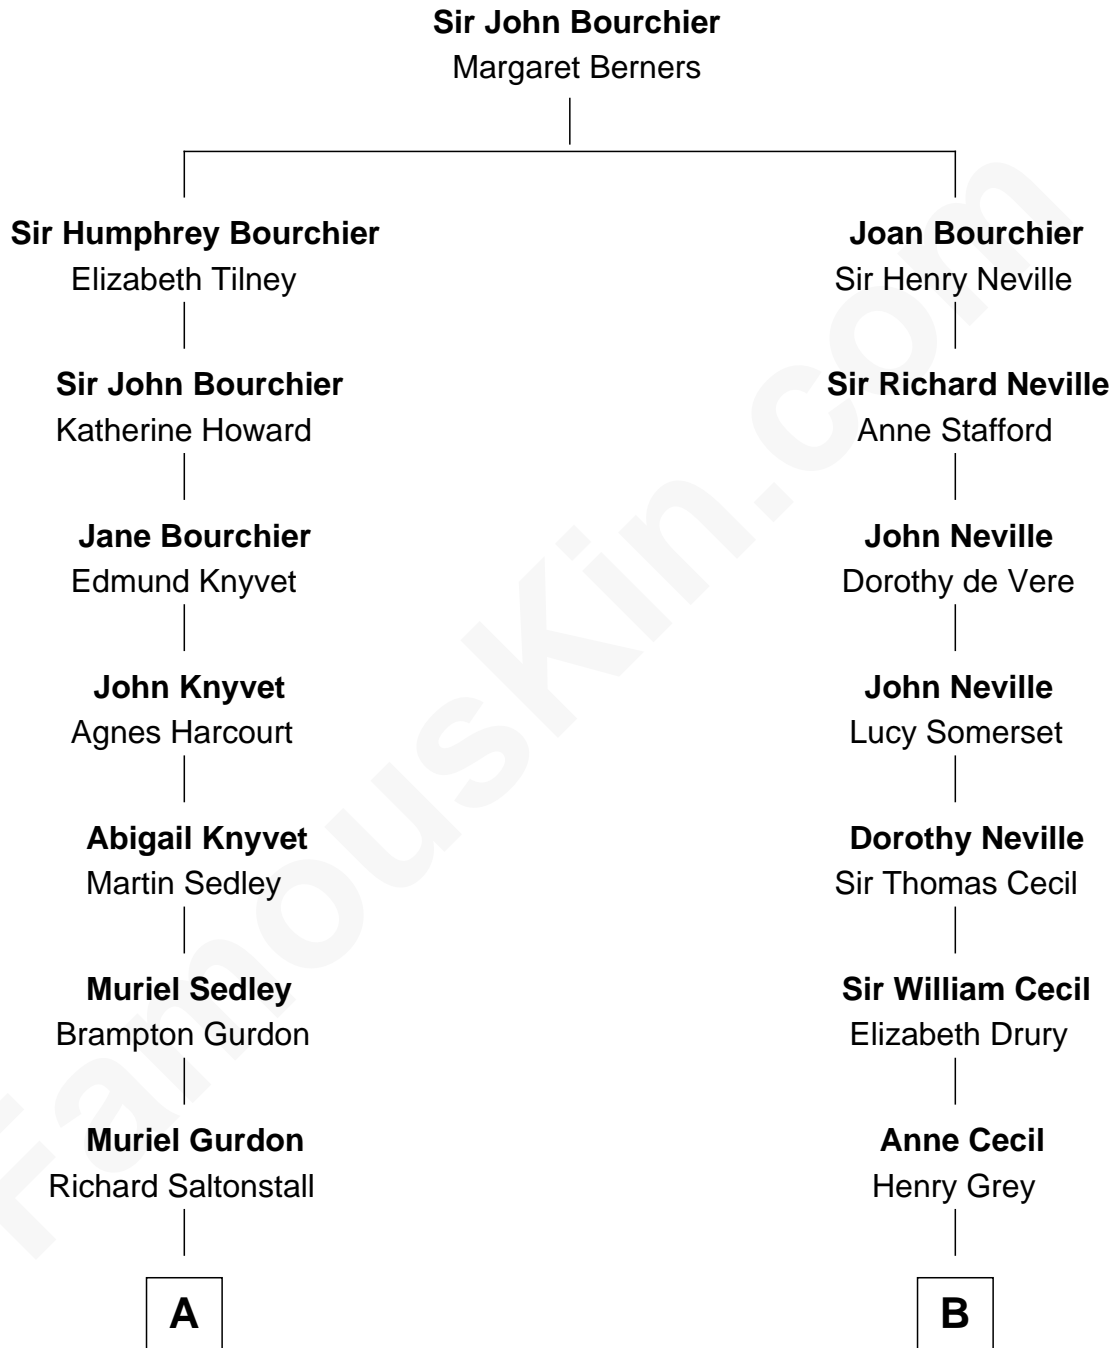

FamousKin.com Relationship Chart of

Paget Brewster

TV Actress

12th cousin 7 times removed of

Lt. Gen. James Brudenell

Leader of the "Charge of the Light Brigade"

C

—
Joan Ryerson

George Washington Wales Brewster

—
Galen Brewster

Hathaway Tew

—
Paget Brewster

TV Actress

FamousKin.com