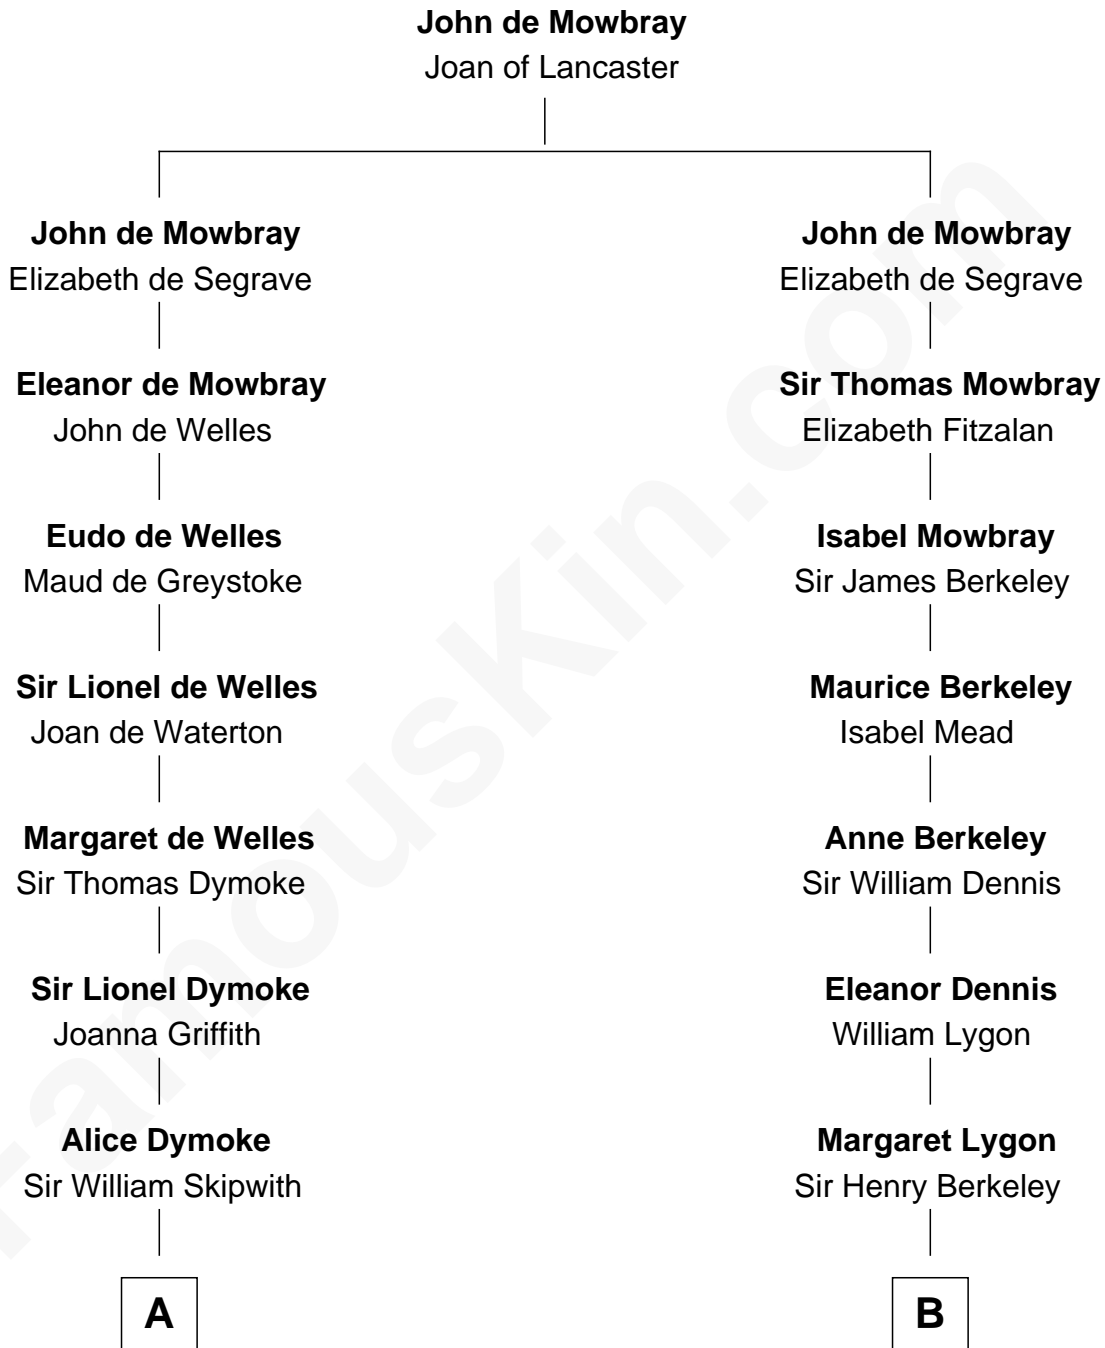

FamousKin.com
Relationship Chart of
Paget Brewster
TV Actress

14th cousin 6 times removed of
Lt. Gen. James Brudenell
Leader of the "Charge of the Light Brigade"

C

—
Donald Mitchell Ryerson

Isabelle McGenniss

—
Joan Ryerson

George Washington Wales Brewster

—
Galen Brewster

Hathaway Tew

—
Paget Brewster

TV Actress

FamousKin.com