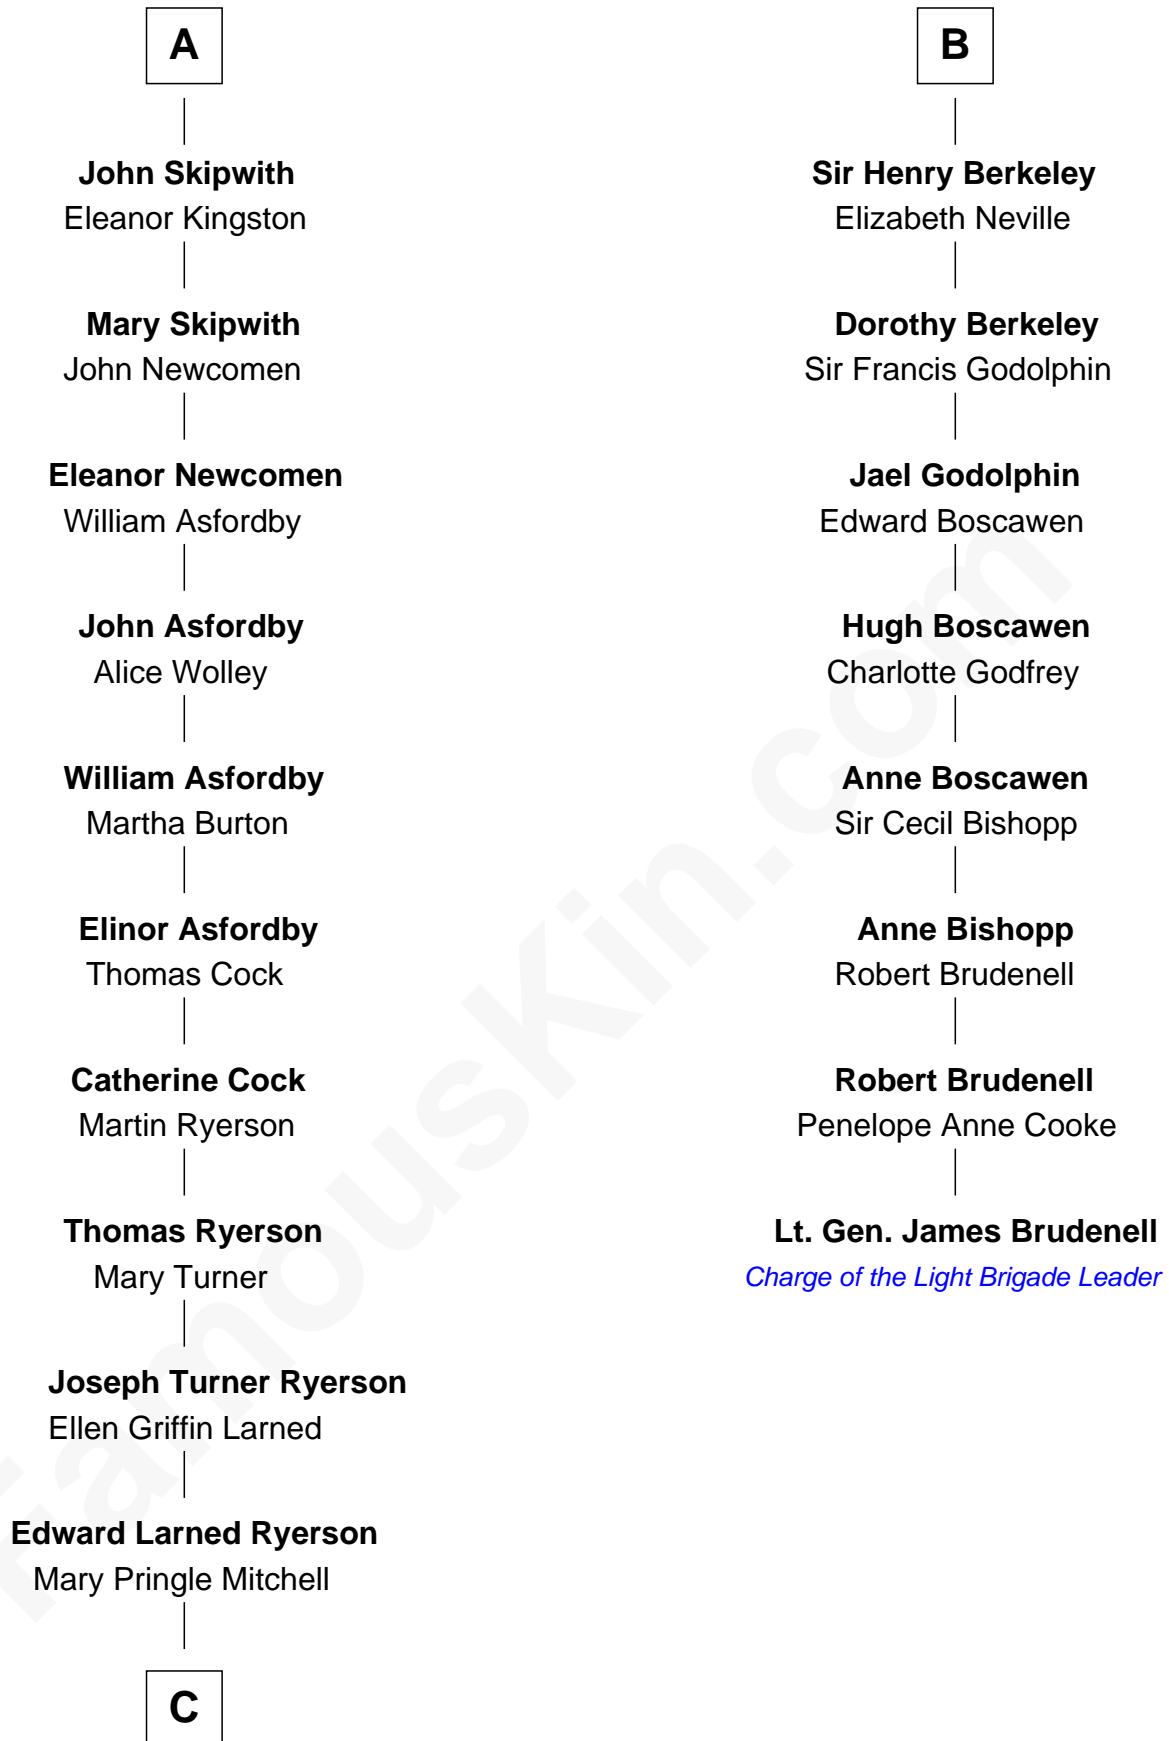

FamousKin.com
Relationship Chart of
Paget Brewster
TV Actress

14th cousin 6 times removed of
Lt. Gen. James Brudenell
Leader of the "Charge of the Light Brigade"

C

—
Donald Mitchell Ryerson

Isabelle McGenniss

—
Joan Ryerson

George Washington Wales Brewster

—
Galen Brewster

Hathaway Tew

—
Paget Brewster

TV Actress

FamousKin.com