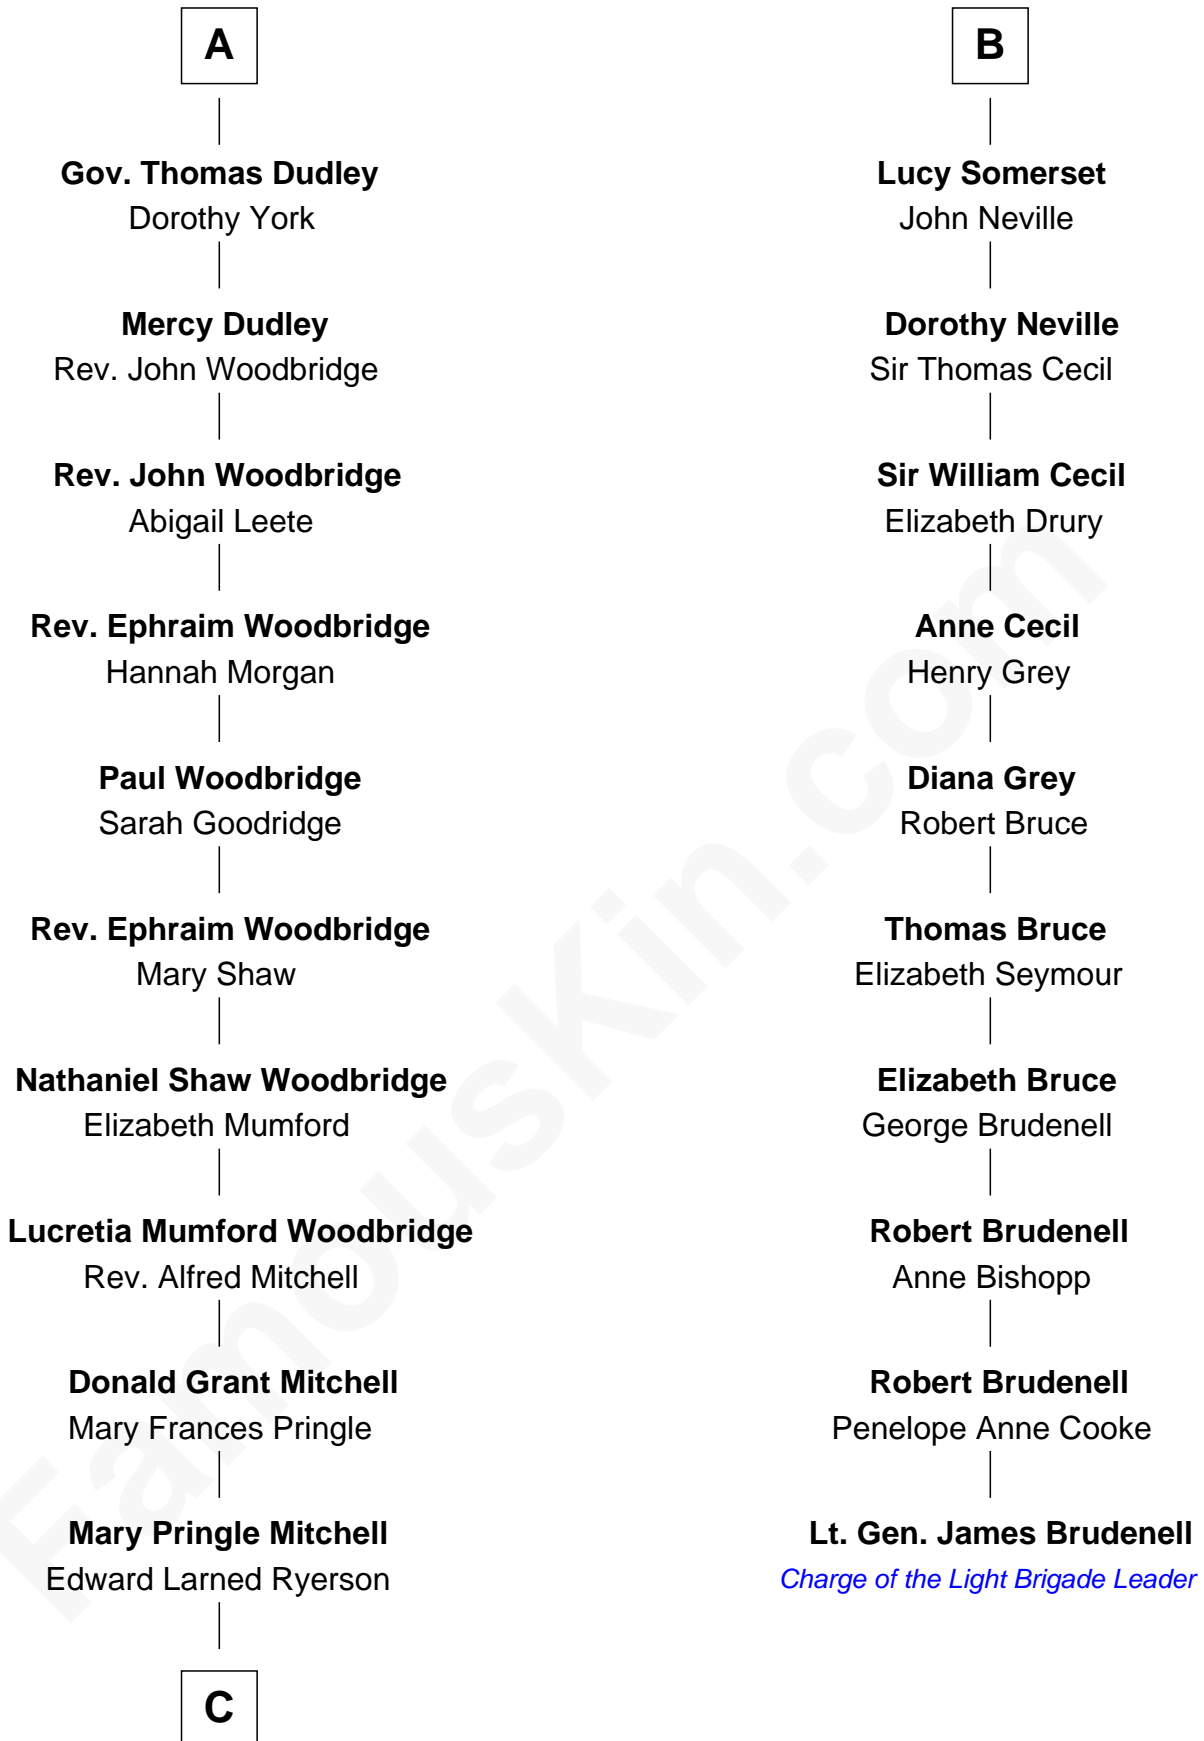

FamousKin.com
Relationship Chart of
Paget Brewster
TV Actress

16th cousin 4 times removed of
Lt. Gen. James Brudenell
Leader of the "Charge of the Light Brigade"

C

—
Donald Mitchell Ryerson

Isabelle McGenniss

—
Joan Ryerson

George Washington Wales Brewster

—
Galen Brewster

Hathaway Tew

—
Paget Brewster

TV Actress

FamousKin.com