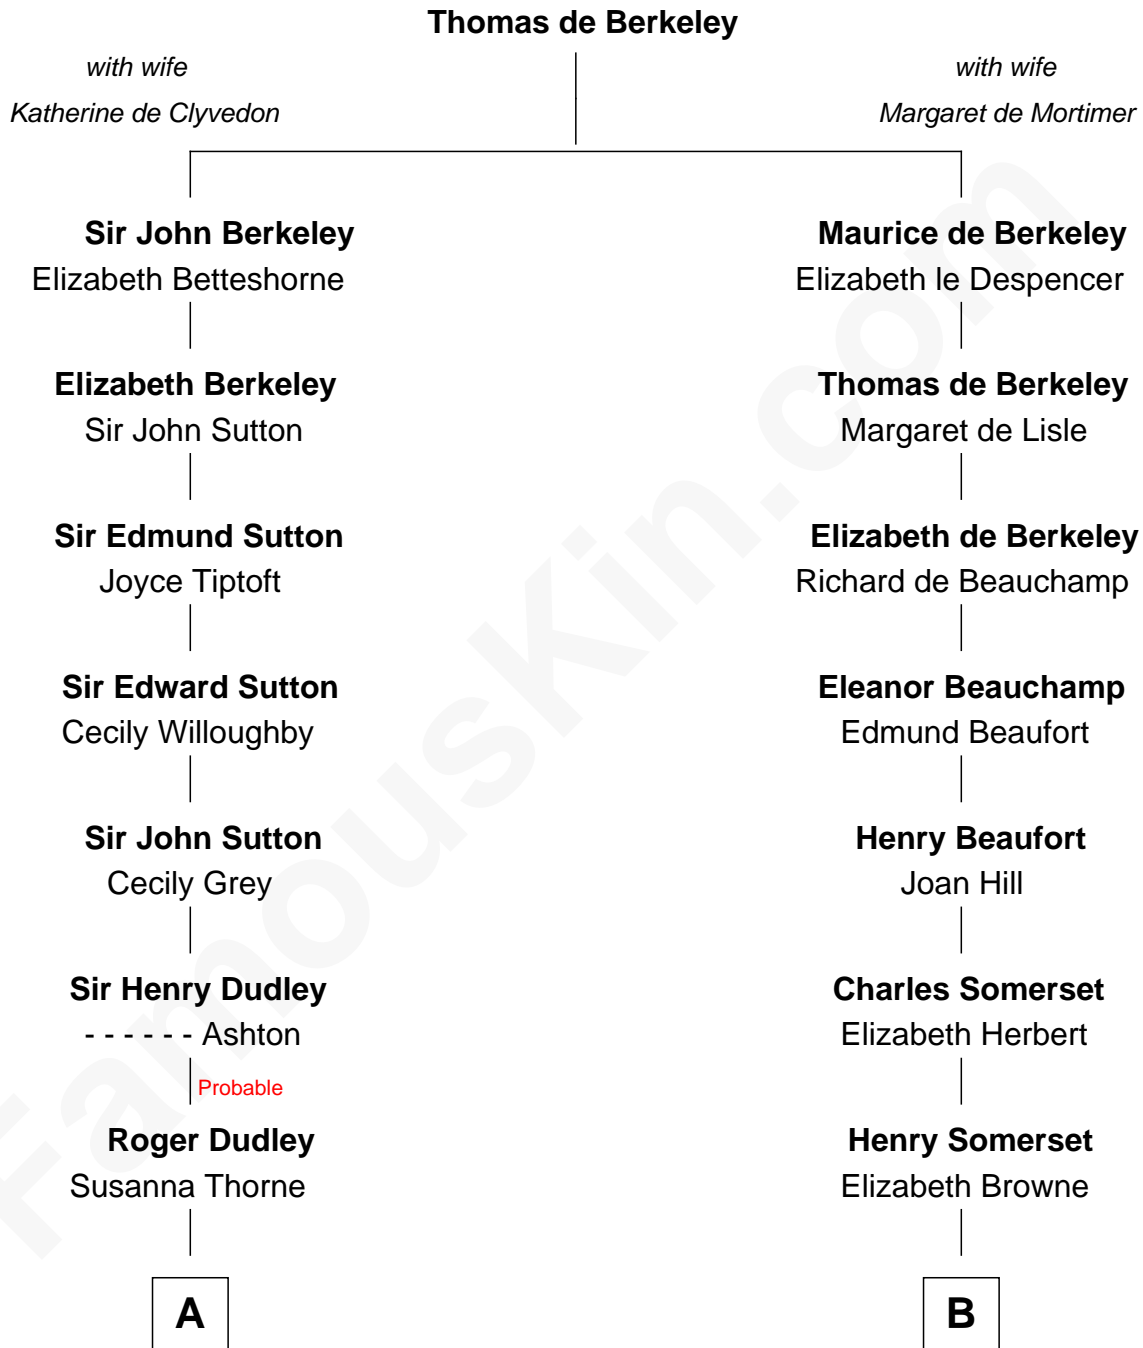

FamousKin.com
Relationship Chart of
Paget Brewster
TV Actress

16th cousin 4 times removed of
Lt. Gen. James Brudenell
Leader of the "Charge of the Light Brigade"

C

—
Donald Mitchell Ryerson

Isabelle McGenniss

—
Joan Ryerson

George Washington Wales Brewster

—
Galen Brewster

Hathaway Tew

—
Paget Brewster

TV Actress

FamousKin.com