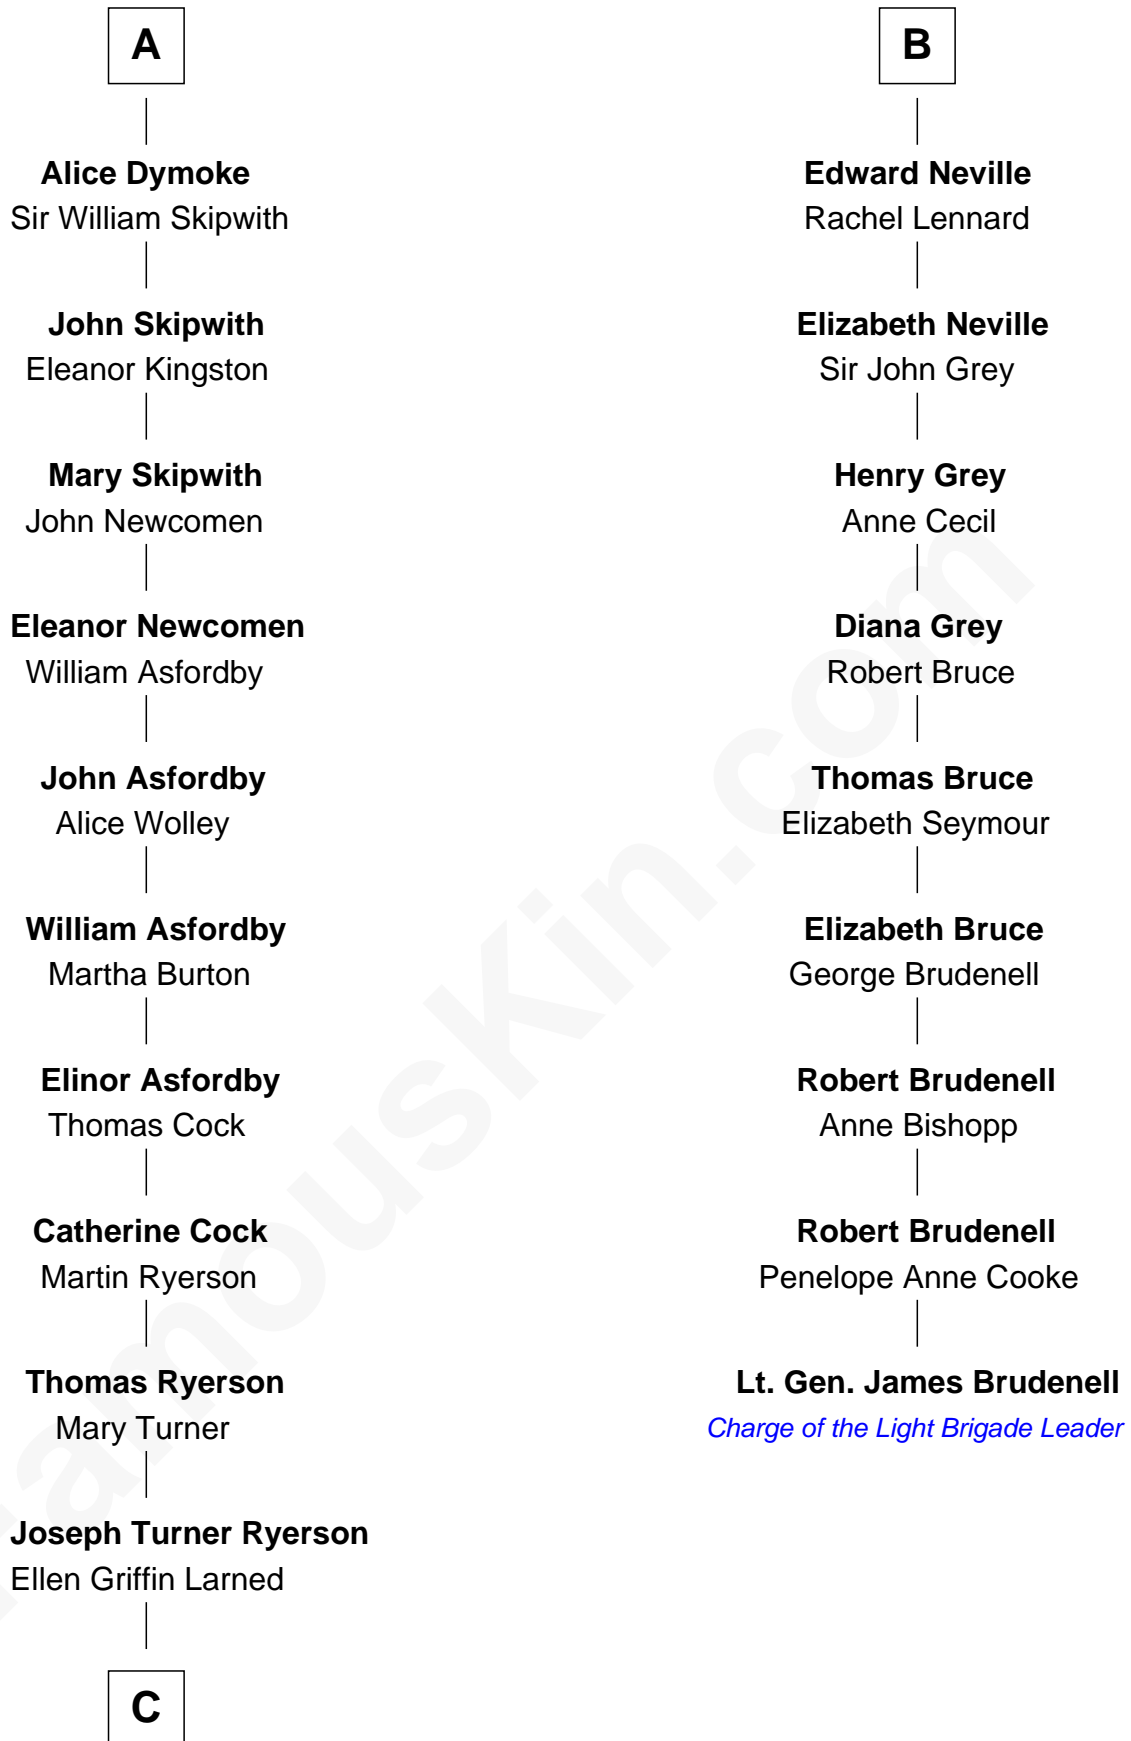

FamousKin.com
Relationship Chart of
Paget Brewster
TV Actress

15th cousin 6 times removed of
Lt. Gen. James Brudenell
Leader of the "Charge of the Light Brigade"

C

Edward Larned Ryerson

Mary Pringle Mitchell

Donald Mitchell Ryerson

Isabelle McGenniss

Joan Ryerson

George Washington Wales Brewster

Galen Brewster

Hathaway Tew

Paget Brewster

TV Actress