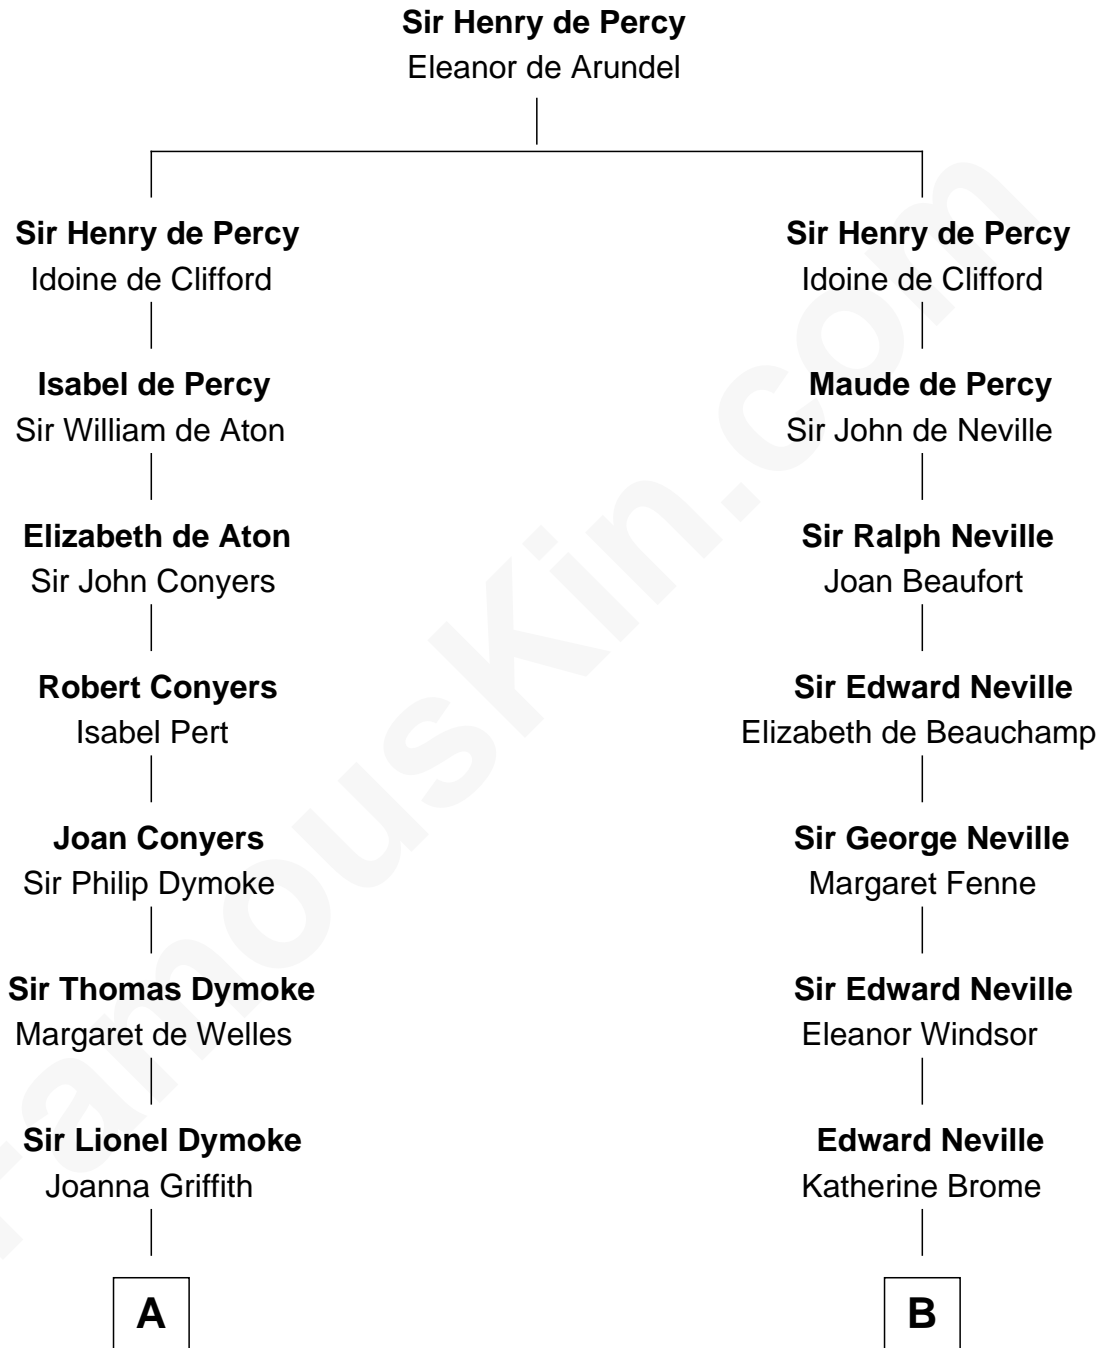

FamousKin.com
Relationship Chart of
Paget Brewster
TV Actress

15th cousin 6 times removed of
Lt. Gen. James Brudenell
Leader of the "Charge of the Light Brigade"

C

Edward Larned Ryerson

Mary Pringle Mitchell

Donald Mitchell Ryerson

Isabelle McGenniss

Joan Ryerson

George Washington Wales Brewster

Galen Brewster

Hathaway Tew

Paget Brewster

TV Actress