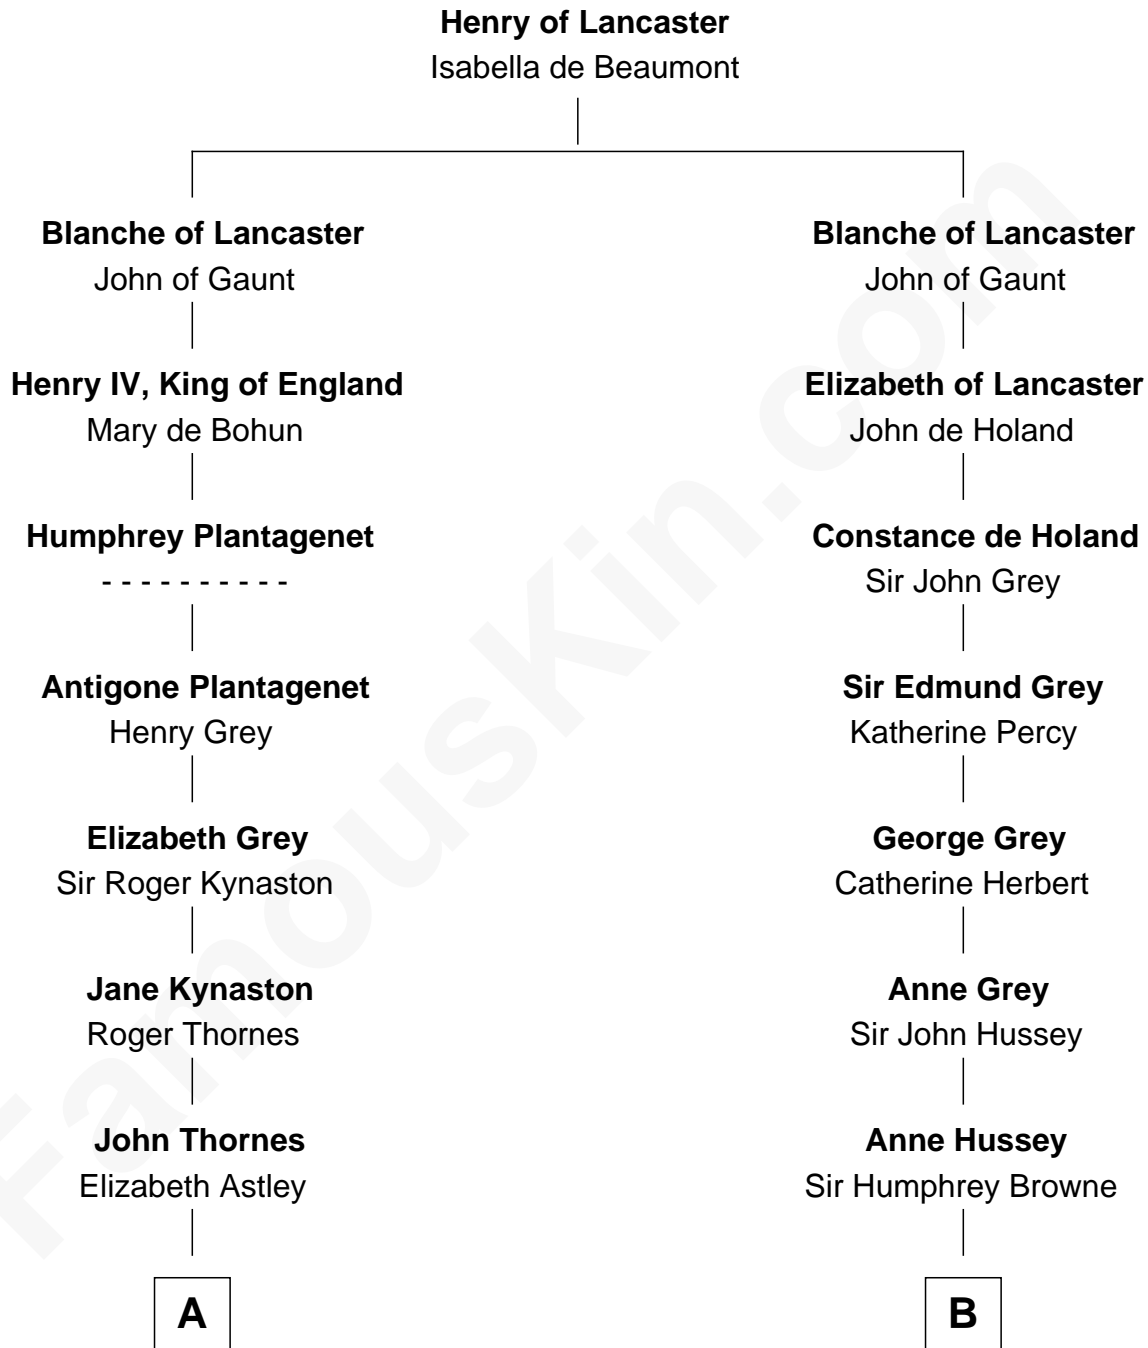

**FamousKin.com**  
**Relationship Chart of**  
**Paget Brewster**  
*TV Actress*

15th cousin 6 times removed of  
**Lt. Gen. James Brudenell**  
*Leader of the "Charge of the Light Brigade"*

**C**

—  
**Susan Savage Wilson**

John Ledyard Hodge

—  
**Ellen Mackenzie Hodge**

Dr. George Washington Wales Brewster

—  
**George Washington Wales Brewster**

Joan Ryerson

—  
**Galen Brewster**

Hathaway Tew

—  
**Paget Brewster**

*TV Actress*