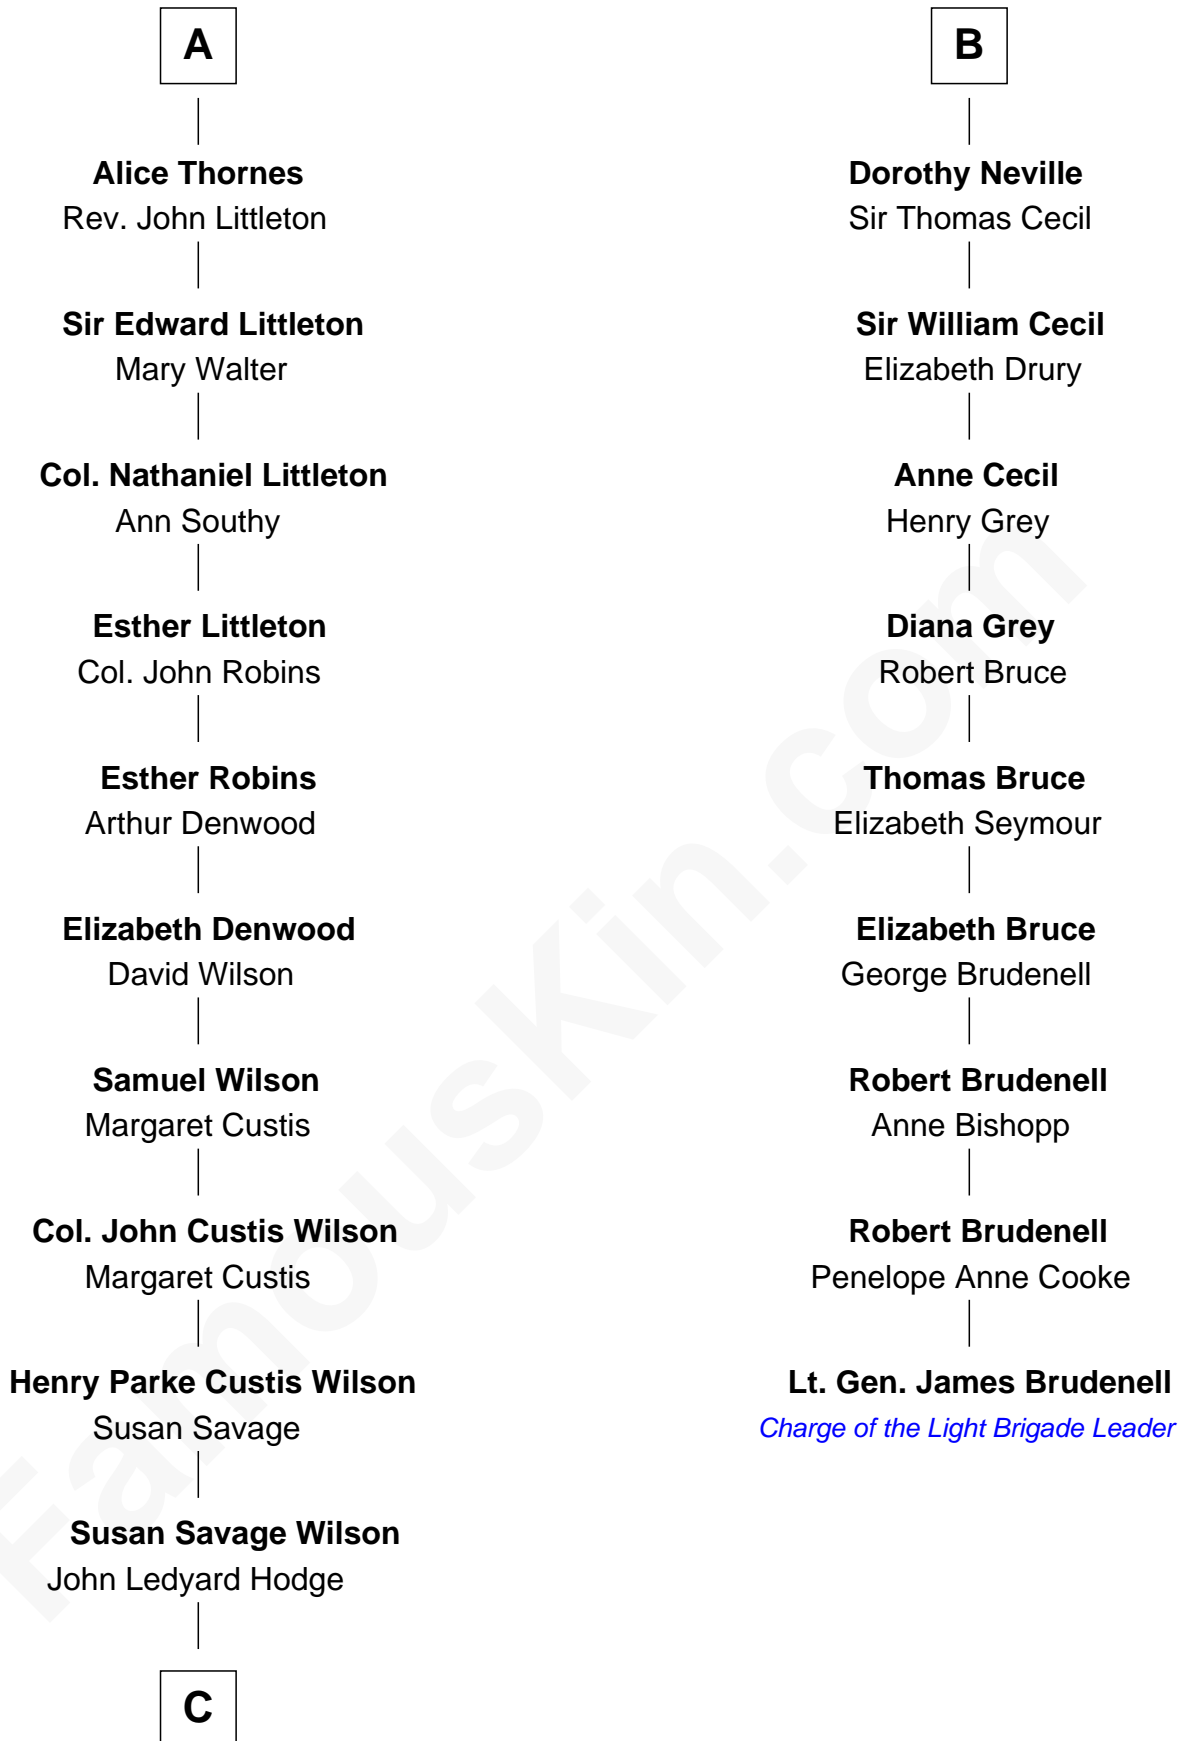

FamousKin.com Relationship Chart of

Paget Brewster

TV Actress

15th cousin 5 times removed of

Lt. Gen. James Brudenell

Leader of the "Charge of the Light Brigade"

C

—
Ellen Mackenzie Hodge

Dr. George Washington Wales Brewster

—
George Washington Wales Brewster

Joan Ryerson

—
Galen Brewster

Hathaway Tew

—
Paget Brewster

TV Actress

FamousKin.com