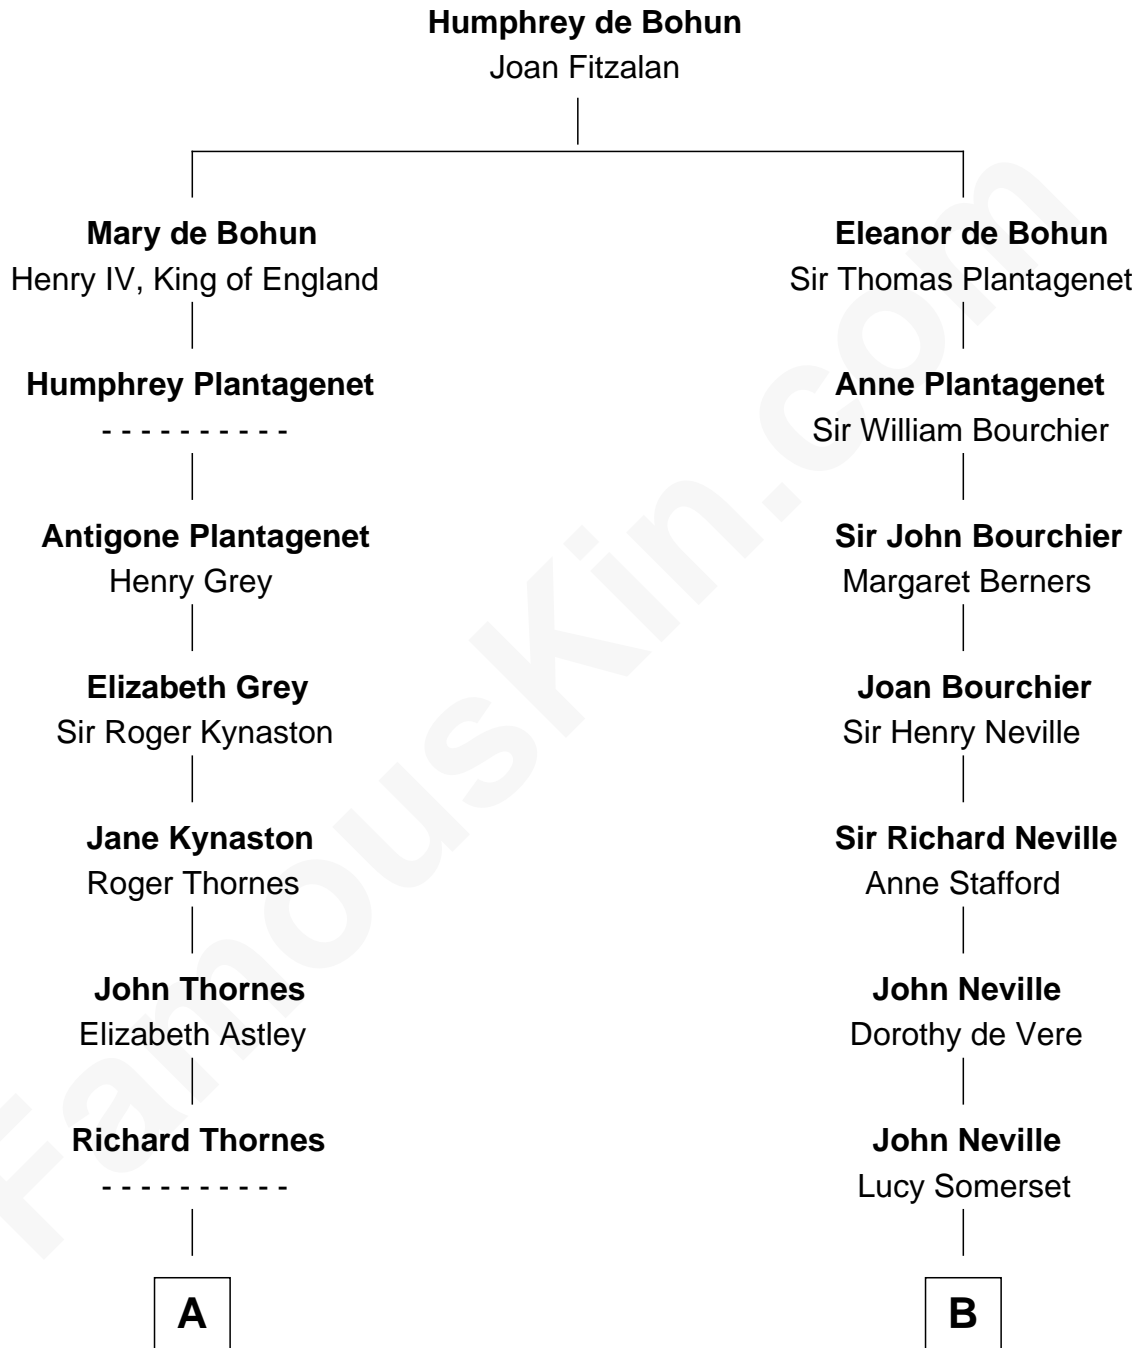

FamousKin.com Relationship Chart of

Paget Brewster

TV Actress

15th cousin 5 times removed of

Lt. Gen. James Brudenell

Leader of the "Charge of the Light Brigade"

C

—
Ellen Mackenzie Hodge

Dr. George Washington Wales Brewster

—
George Washington Wales Brewster

Joan Ryerson

—
Galen Brewster

Hathaway Tew

—
Paget Brewster

TV Actress

FamousKin.com