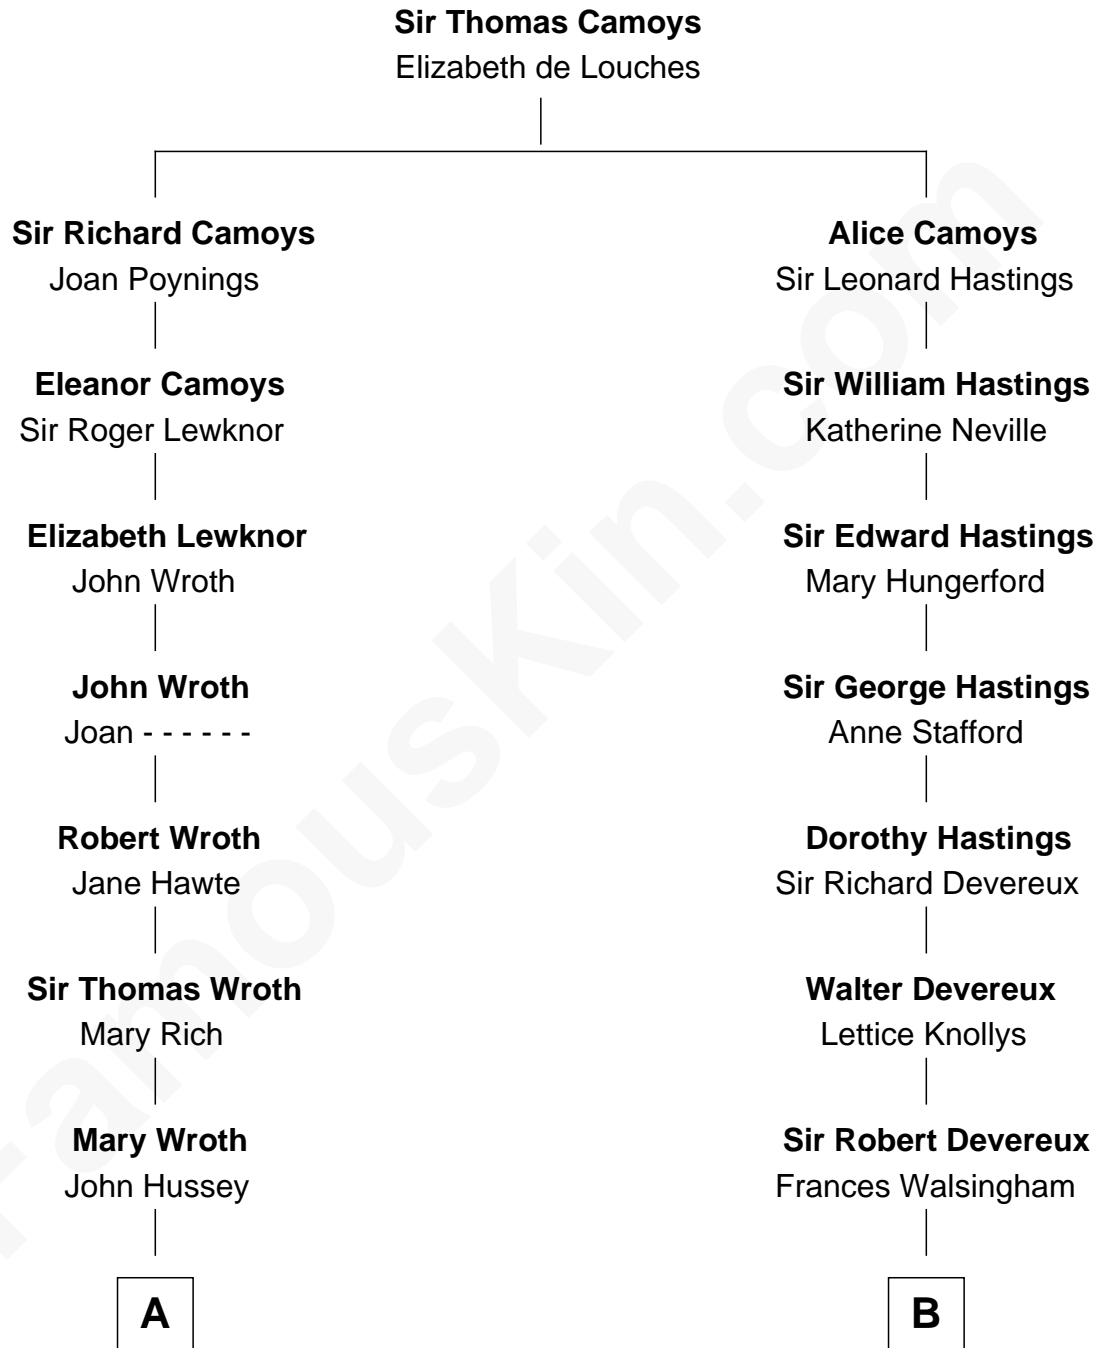

FamousKin.com
Relationship Chart of
Paget Brewster
TV Actress

13th cousin 6 times removed of
Lt. Gen. James Brudenell
Leader of the "Charge of the Light Brigade"

A

Nathaniel Hussey

Mary Catlyn

Elizabeth Hussey