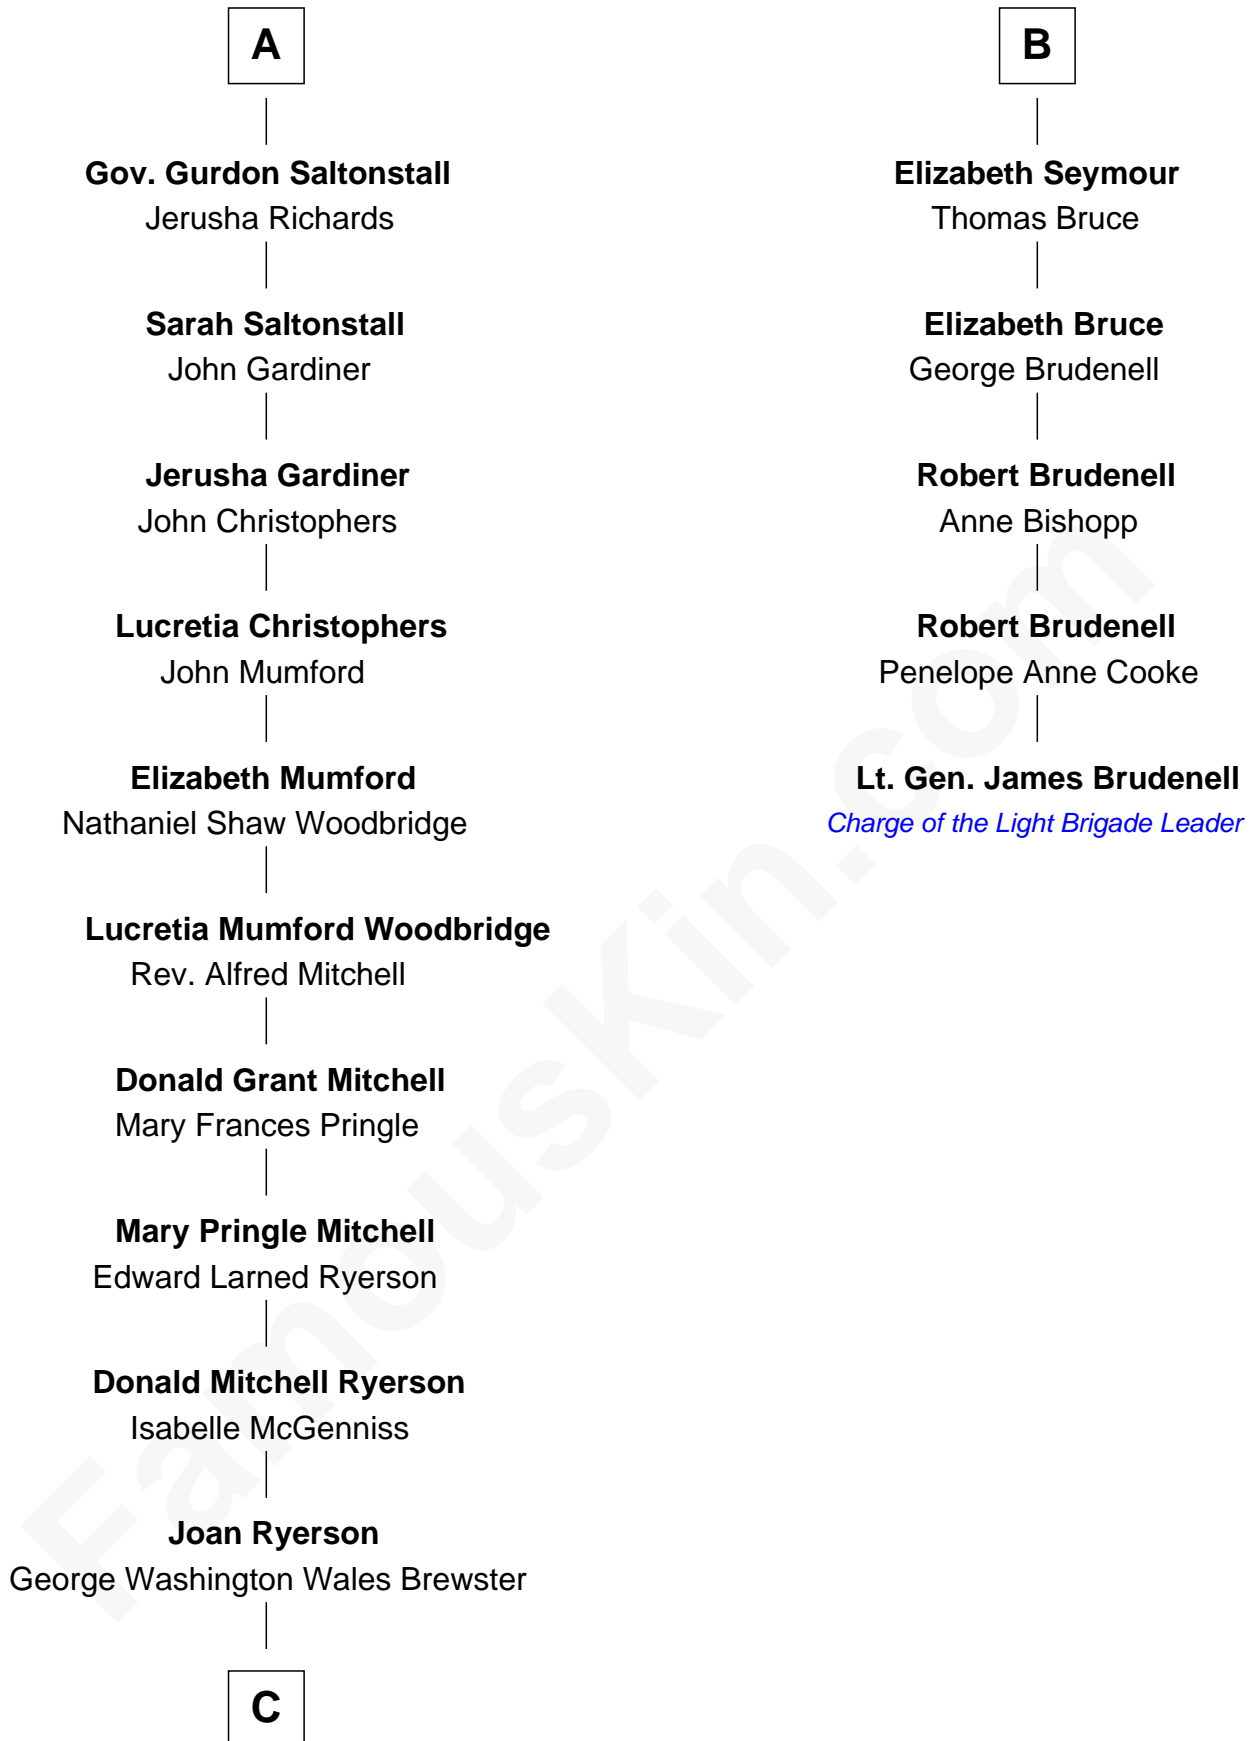

FamousKin.com
Relationship Chart of
Paget Brewster
TV Actress

11th cousin 7 times removed of

Lt. Gen. James Brudenell
Leader of the "Charge of the Light Brigade"

C

Galen Brewster
Hathaway Tew

Paget Brewster
TV Actress

FamousKin.com