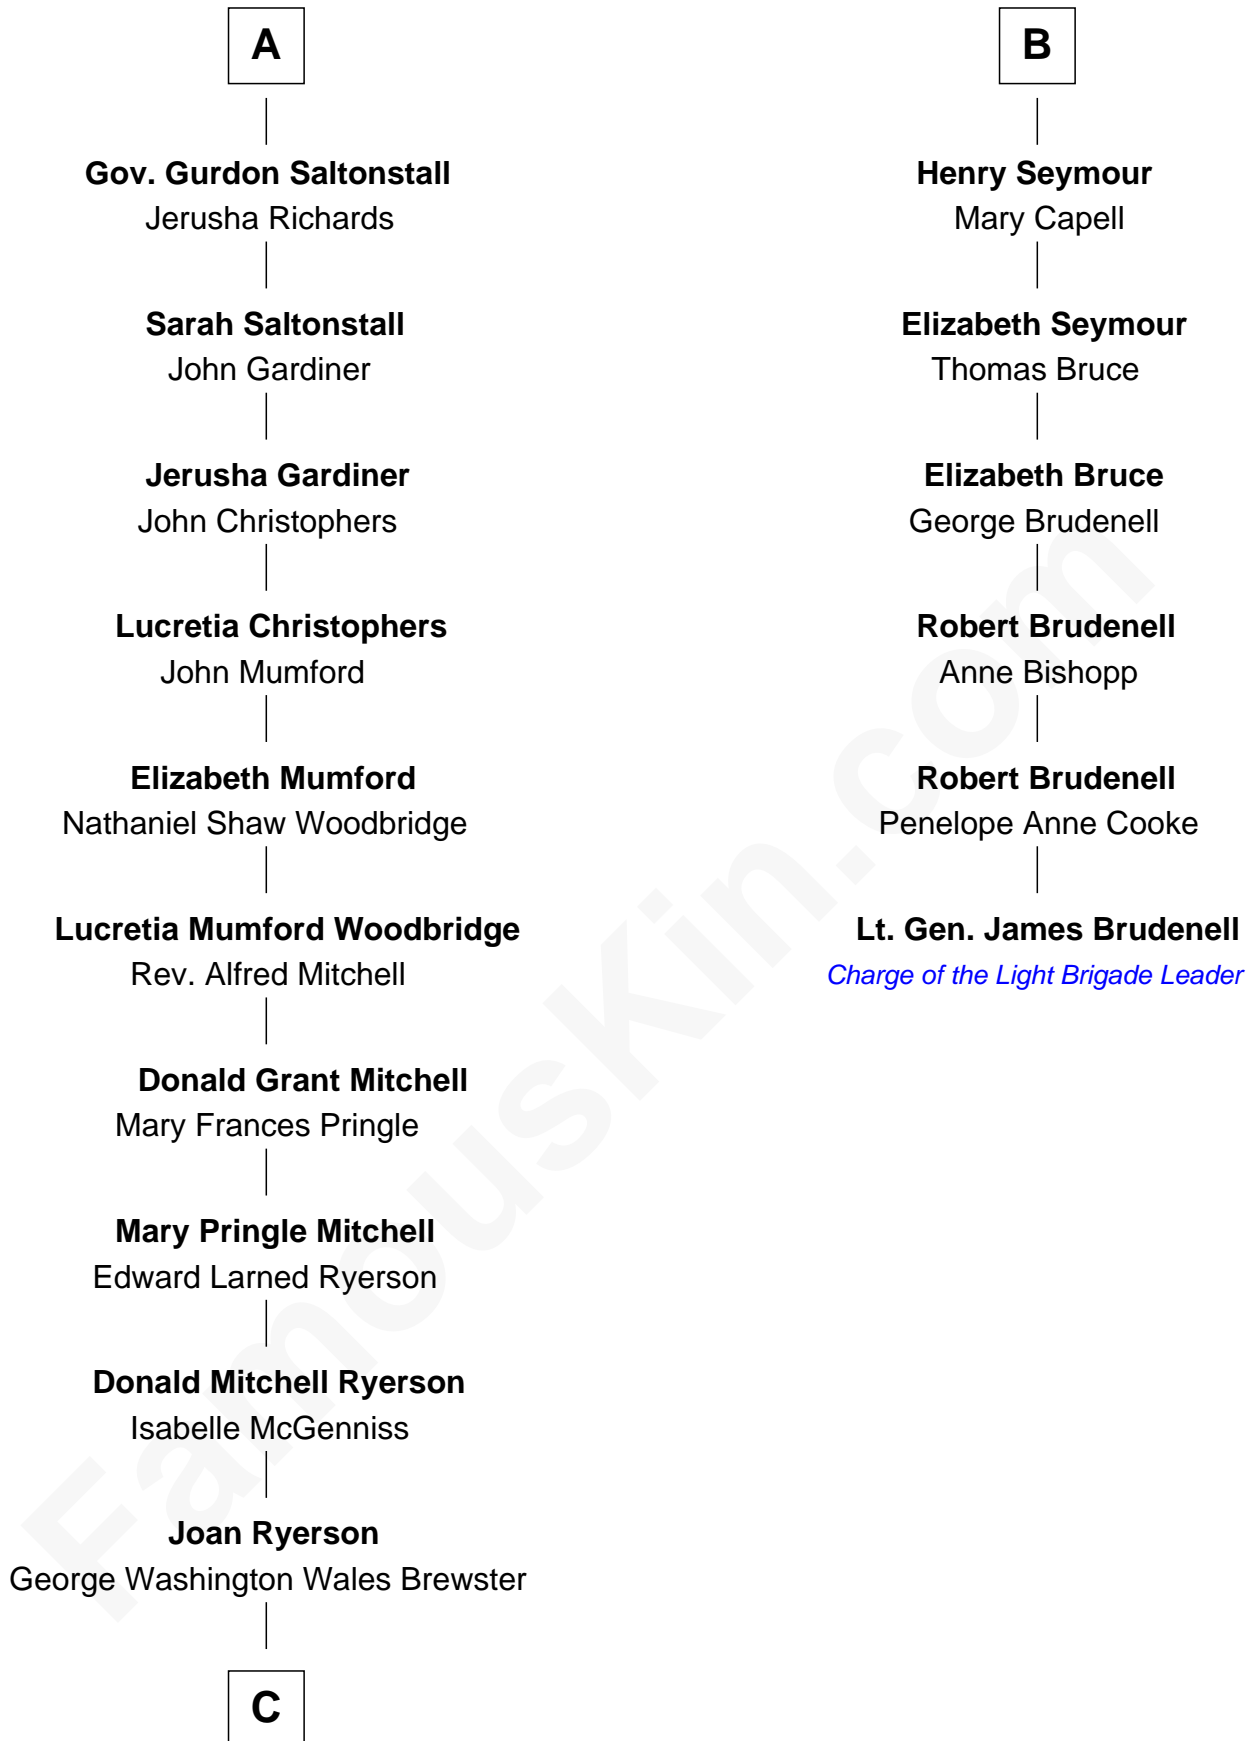

FamousKin.com
Relationship Chart of
Paget Brewster
TV Actress

12th cousin 6 times removed of
Lt. Gen. James Brudenell
Leader of the "Charge of the Light Brigade"

C

|
Galen Brewster
Hathaway Tew

|
Paget Brewster
TV Actress