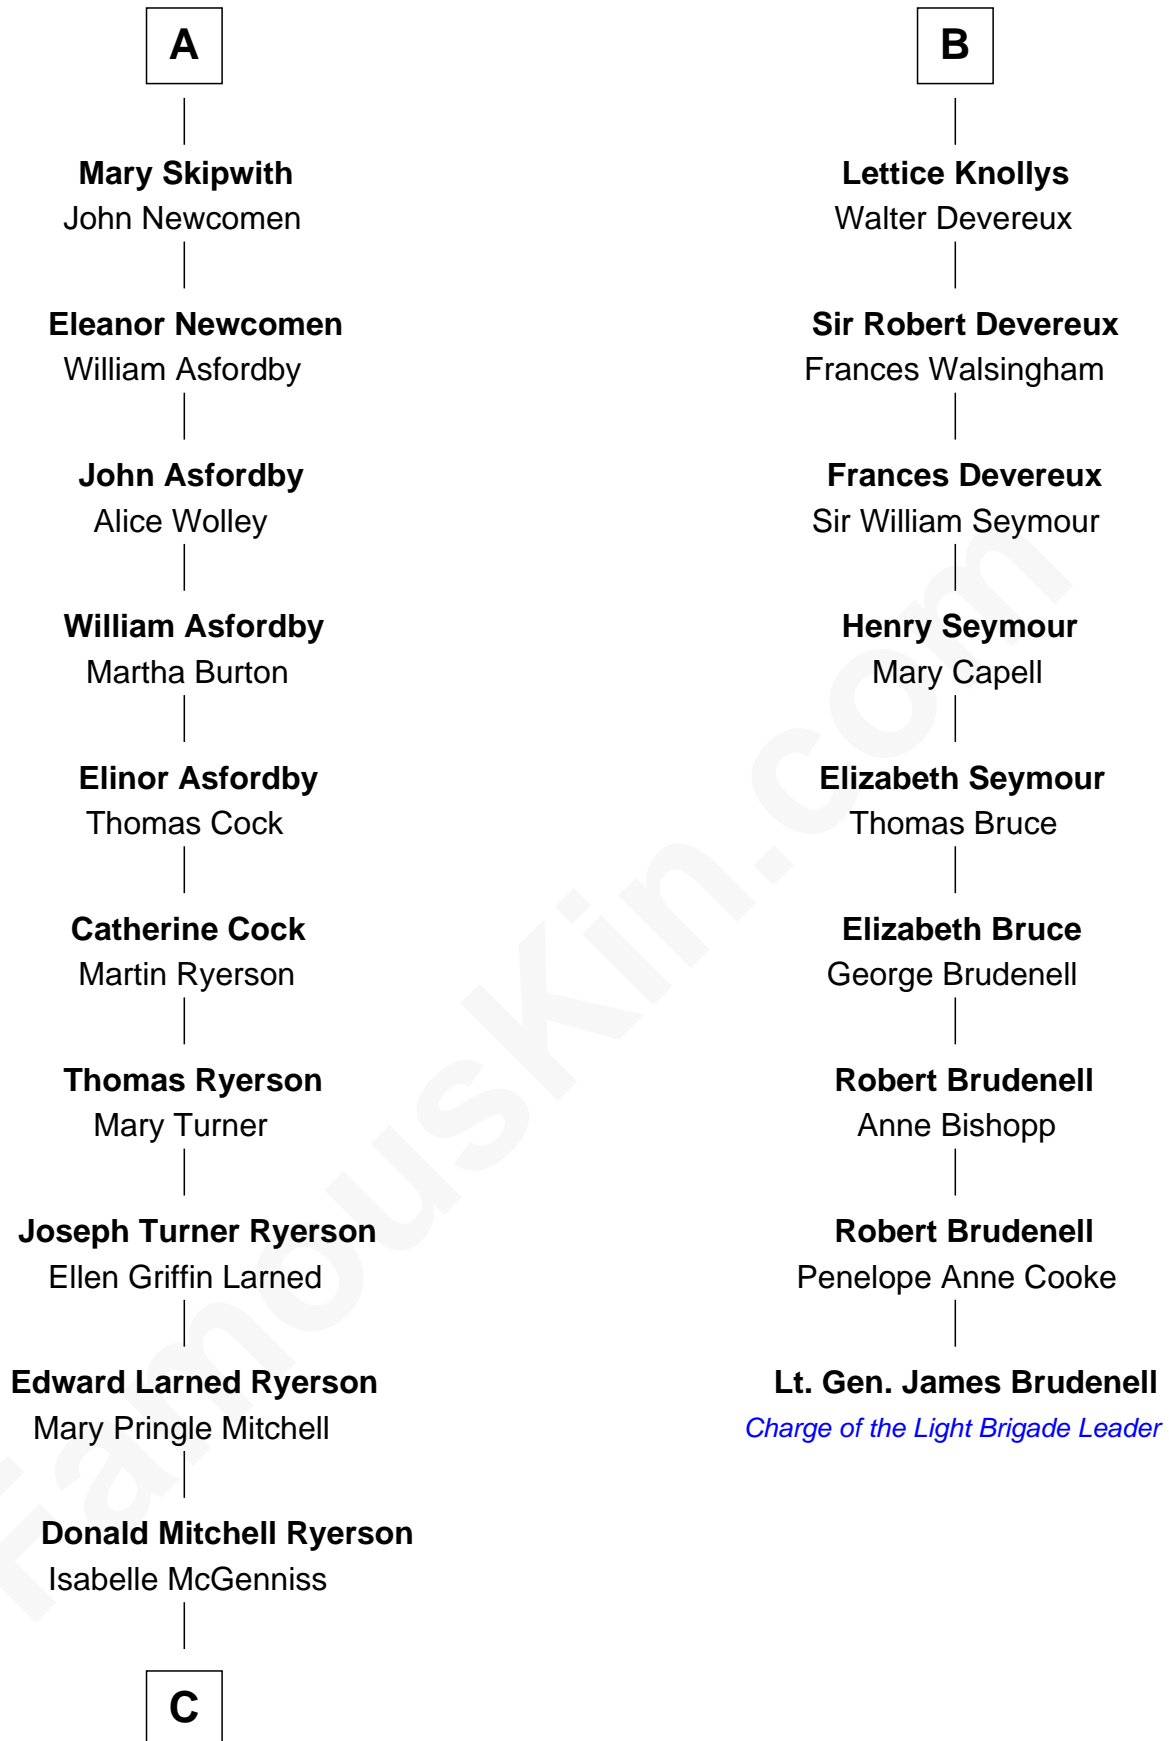

**FamousKin.com**  
**Relationship Chart of**  
**Paget Brewster**  
*TV Actress*

15th cousin 4 times removed of

**Lt. Gen. James Brudenell**  
*Leader of the "Charge of the Light Brigade"*

**John de Welles**  
Maud de Roos

**C**

—  
**Joan Ryerson**

George Washington Wales Brewster

—  
**Galen Brewster**

Hathaway Tew

—  
**Paget Brewster**

*TV Actress*

FamousKin.com