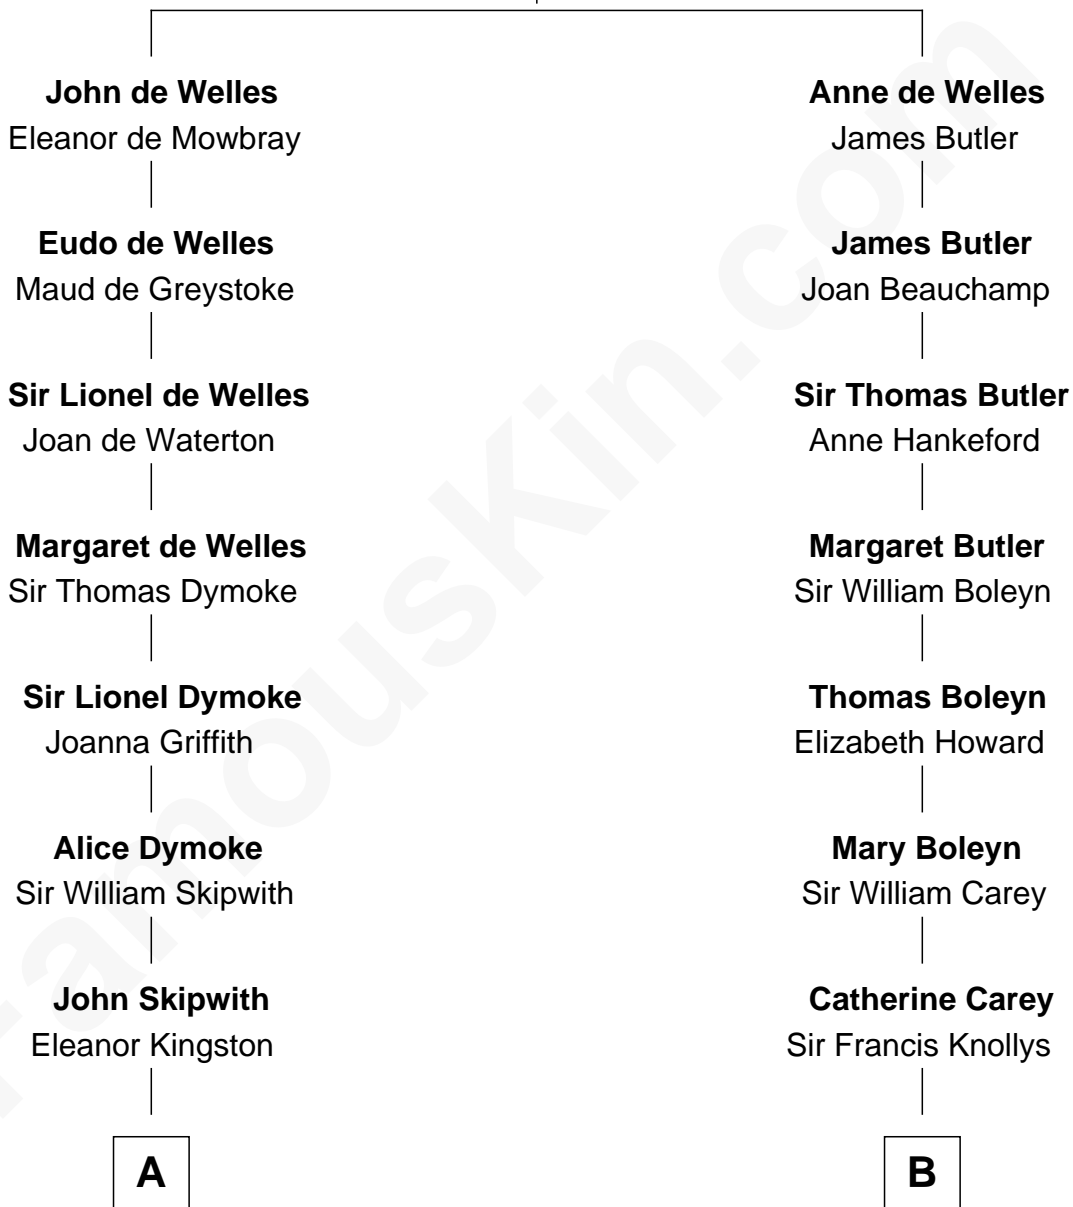

**FamousKin.com**  
**Relationship Chart of**  
**Paget Brewster**  
*TV Actress*

15th cousin 4 times removed of

**Lt. Gen. James Brudenell**  
*Leader of the "Charge of the Light Brigade"*

**John de Welles**  
Maud de Roos

**C**

—  
**Joan Ryerson**

George Washington Wales Brewster

—  
**Galen Brewster**

Hathaway Tew

—  
**Paget Brewster**

*TV Actress*

FamousKin.com